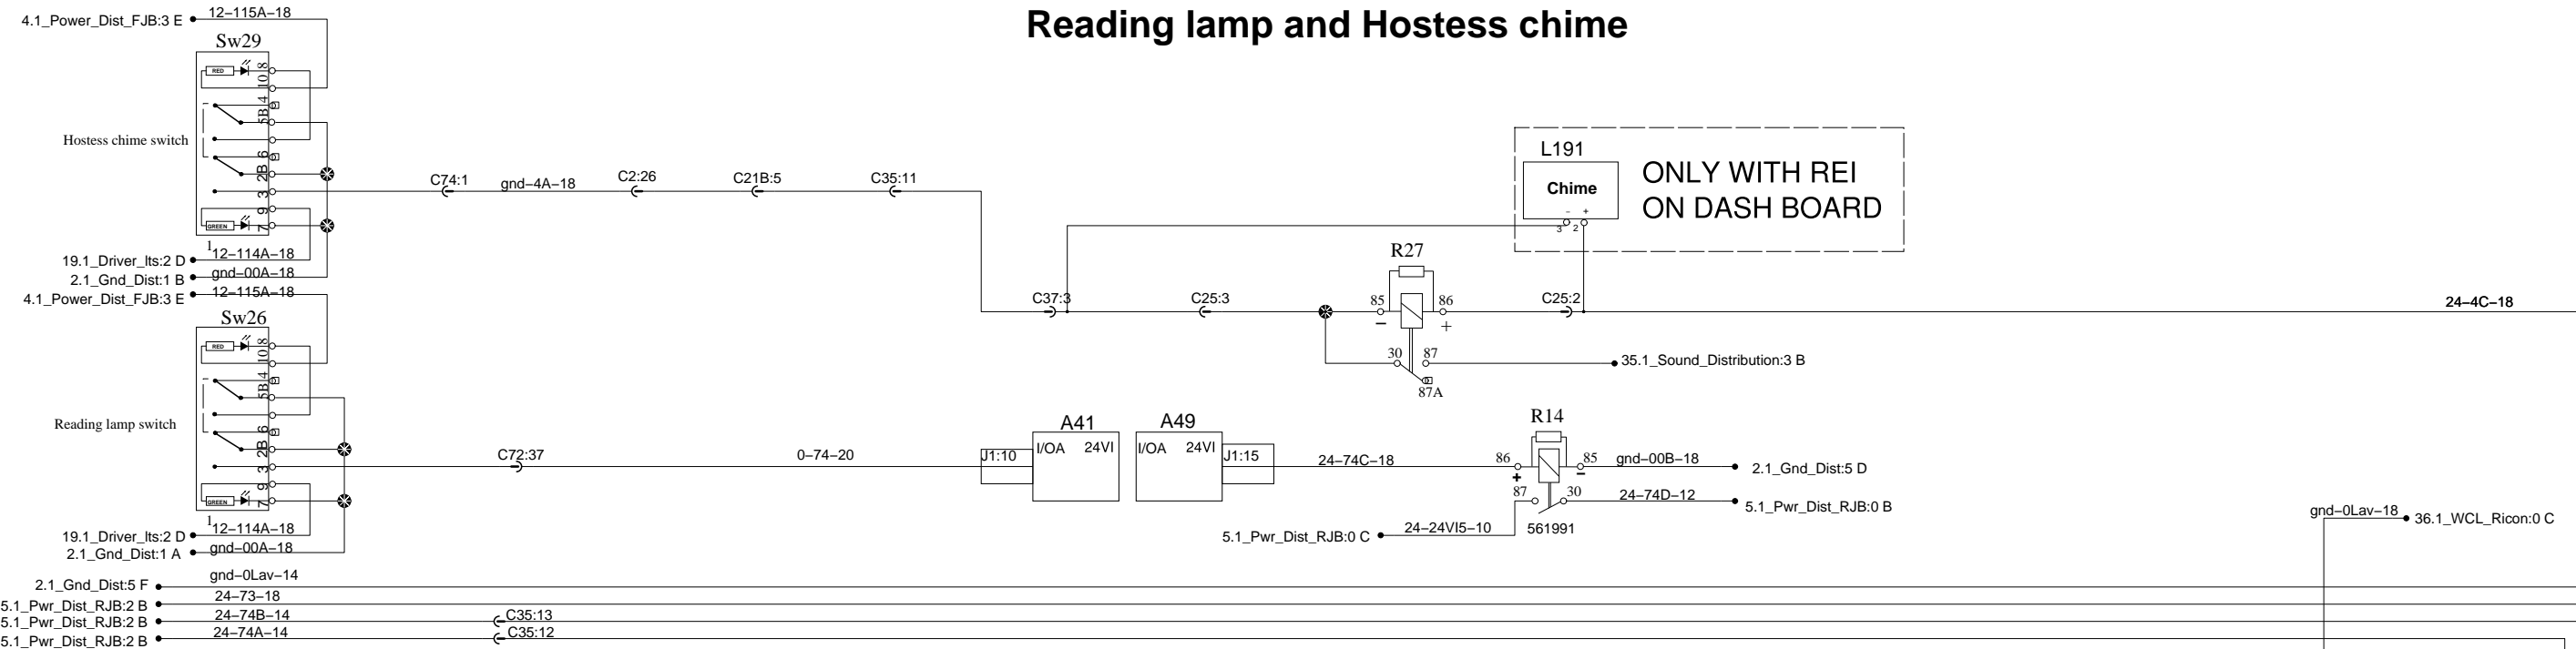

Reading lamp and Hostess chime