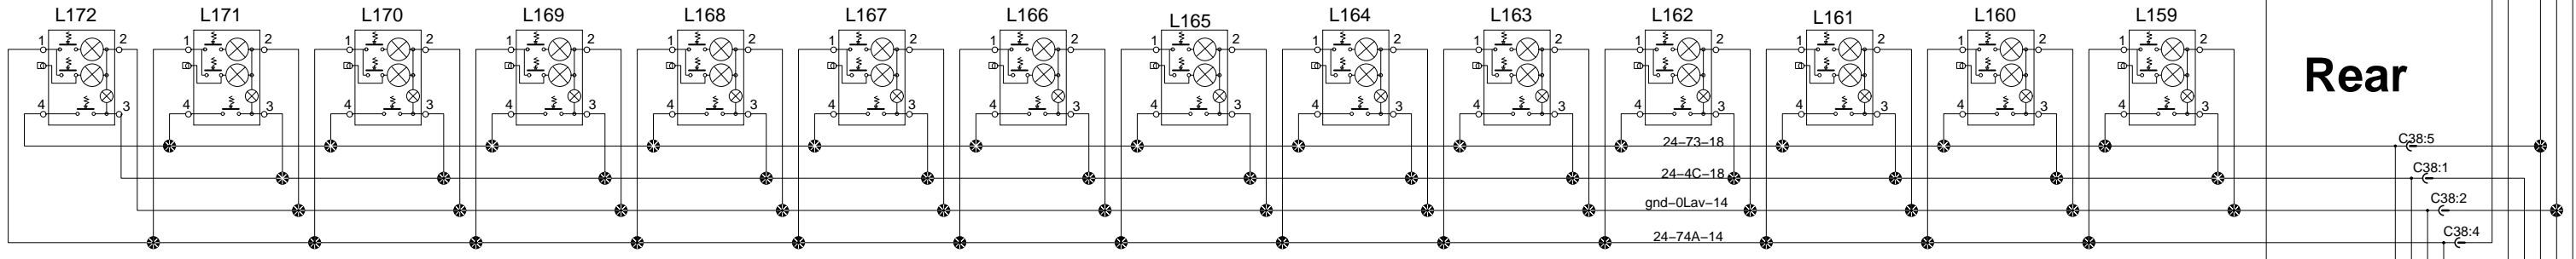

Reading lamp and Hostess Chime 45' RH