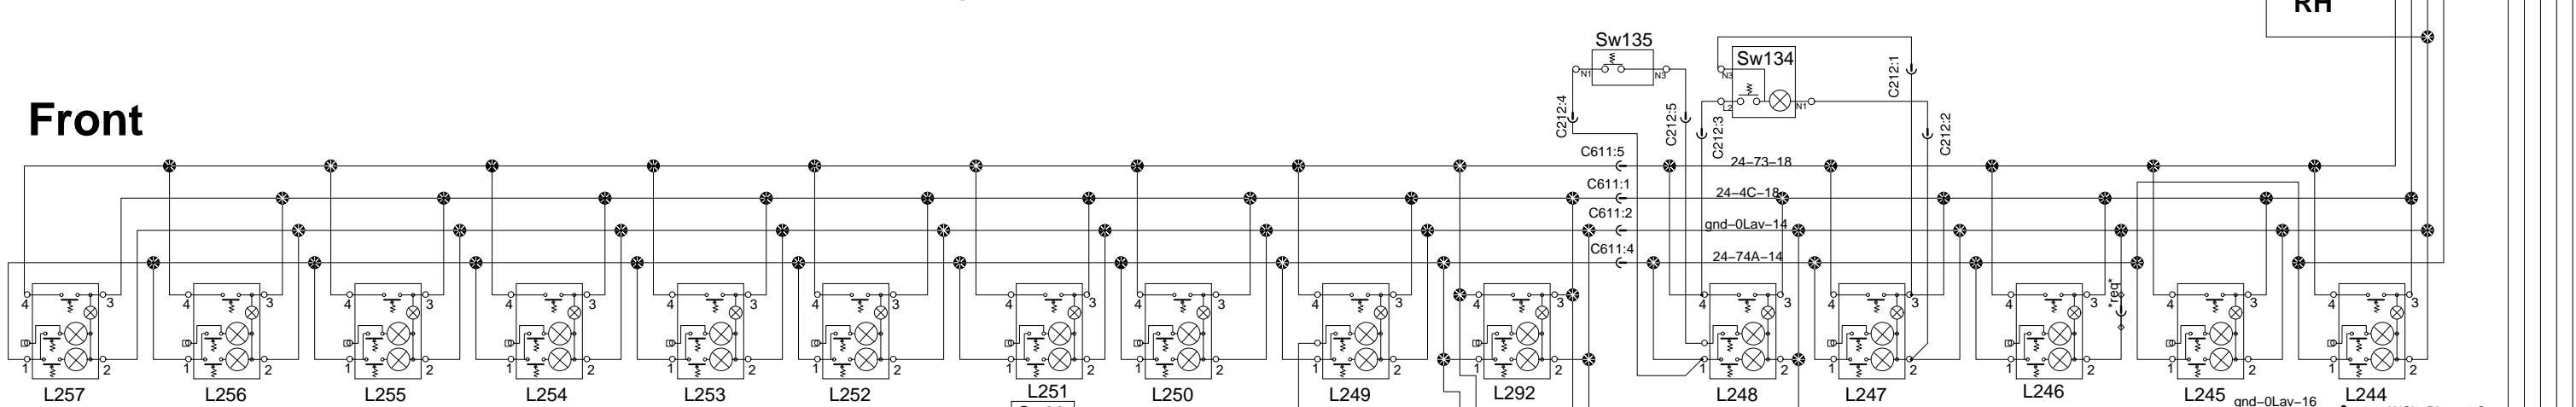

## Reading lamp and Hostess Chime 45' RH

## Front Reading lamp and Hostess Chime 45' LH