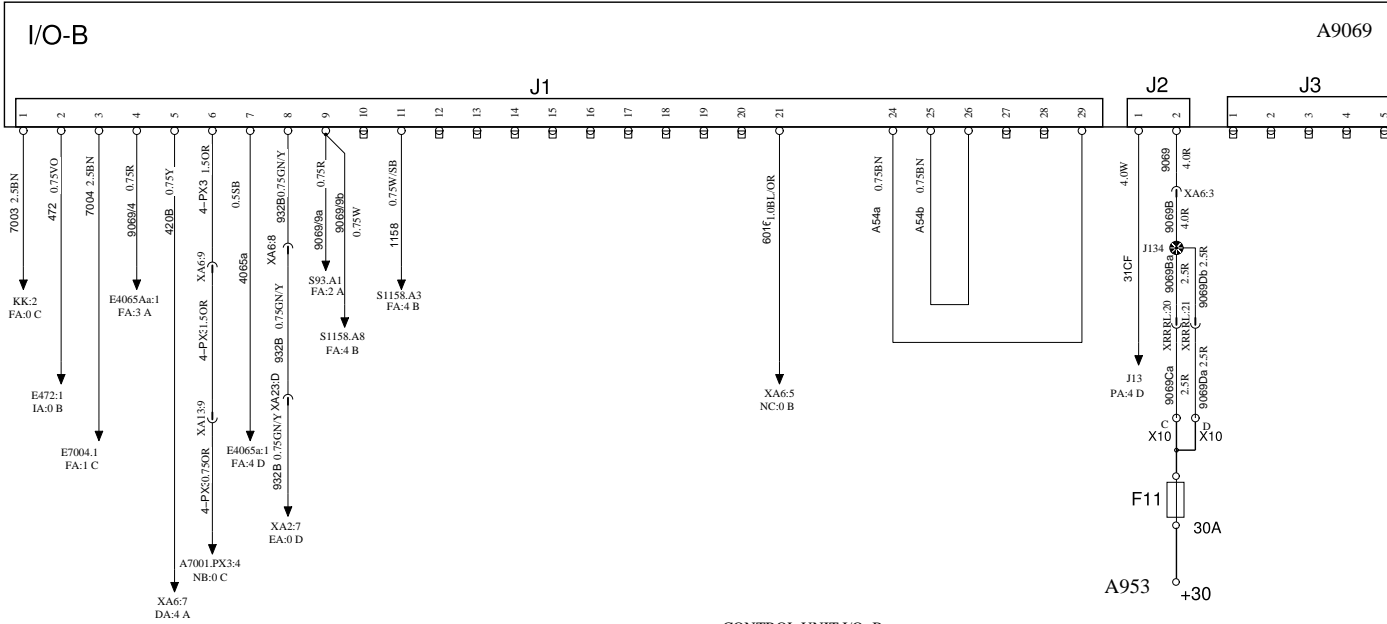

CONTROL MODULES

BE

WIRING DIAGRAM

CONTROL UNIT I/O-B
KITCHEN

CONTROL UNIT I/O-B
TOILET

Volvo Bus Corporation

Document title
WIRING DIAGRAM

Document type
PRODUCT SCHEMATIC