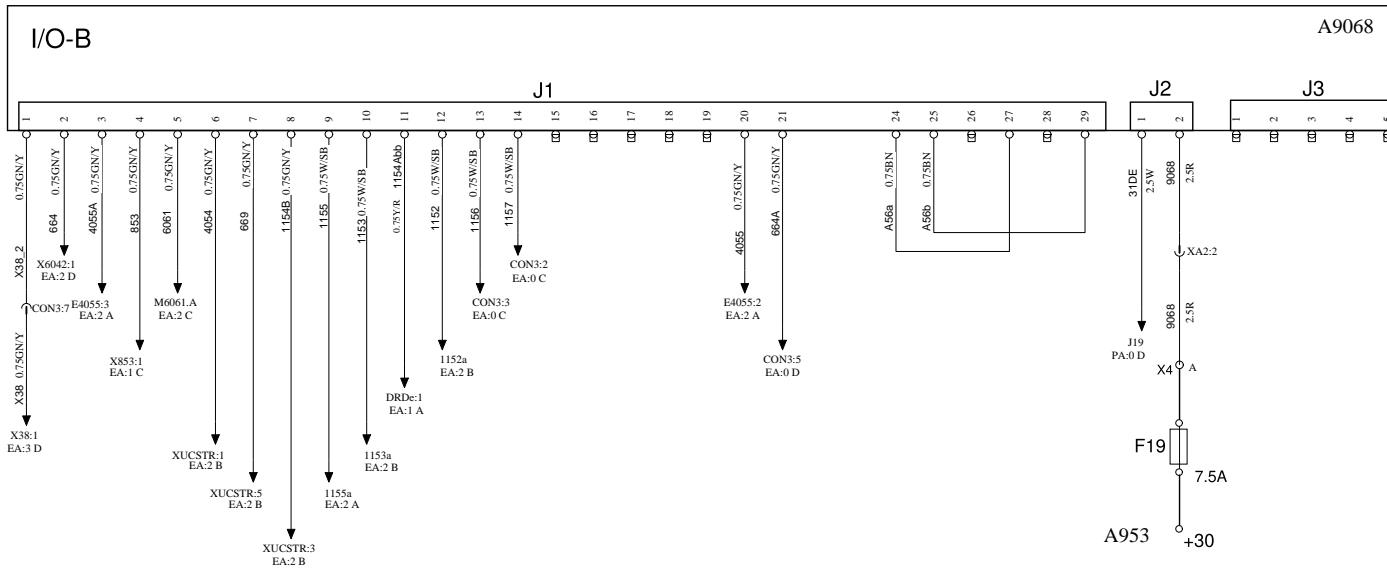

CONTROL MODULES

BE

WIRING DIAGRAM

CONTROL UNIT I/O-B
KITCHEN

CONTROL UNIT I/O-B
TOILET

Volvo Bus Corporation

Document title
WIRING DIAGRAM

Document type
PRODUCT SCHEMATIC