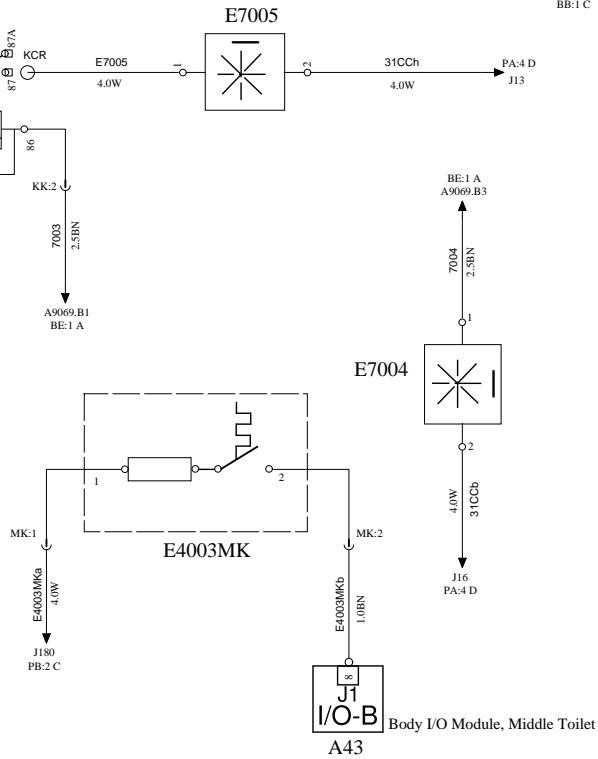

KITCHEN

FA

WIRING DIAGRAM

KITCHEN LIGHT

SWITCH, INTERIOR LIGHT IN KITCHEN CA