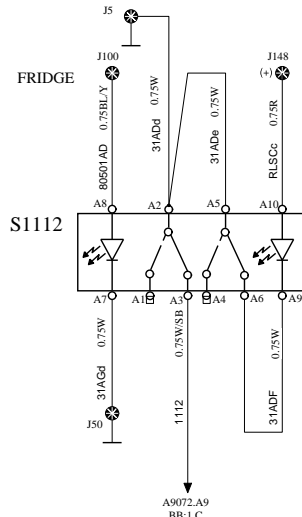

KITCHEN

FA

WIRING DIAGRAM

KITCHEN LIGHT

SWITCH, INTERIOR LIGHT IN KITCHEN CA