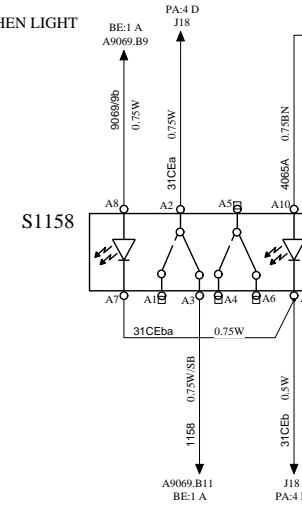

KITCHEN

FA

WIRING DIAGRAM

KITCHEN LIGHT

SWITCH, INTERIOR LIGHT IN KITCHEN CA