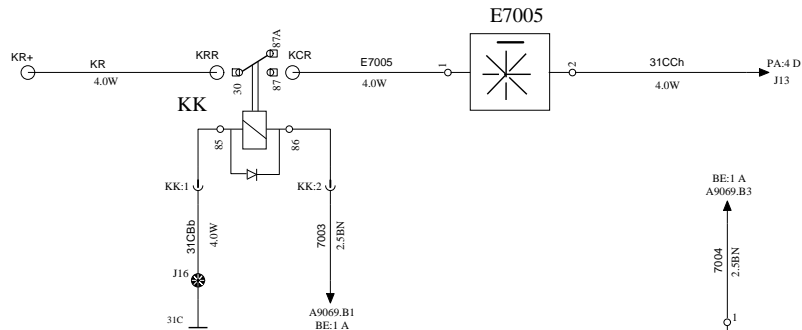

KITCHEN

FA

WIRING DIAGRAM

KITCHEN LIGHT

SWITCH, INTERIOR LIGHT IN KITCHEN CA