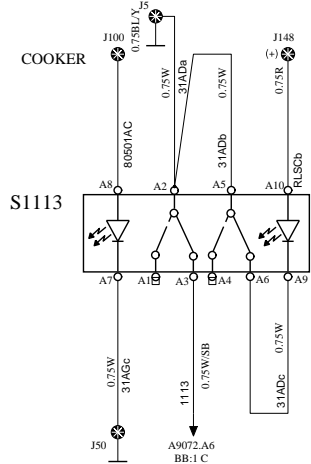

KITCHEN

FA

WIRING DIAGRAM

KITCHEN LIGHT

SWITCH, INTERIOR LIGHT IN KITCHEN CA