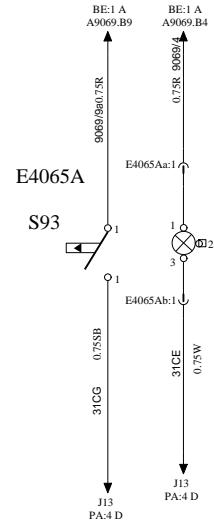

KITCHEN

FA

WIRING DIAGRAM

KITCHEN LIGHT

SWITCH, INTERIOR LIGHT IN KITCHEN CA