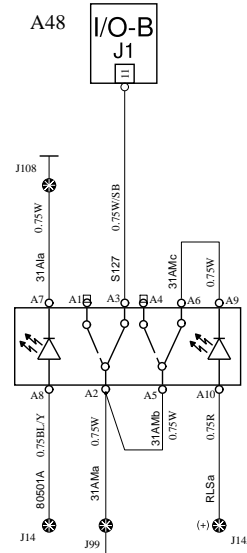

ELECTRIC WINDOW & ROOF HATCHES

JB

WIRING DIAGRAM

S127 SWITCH, WINDOW HEATER

S126 SWITCH, DRIVER WINDOW