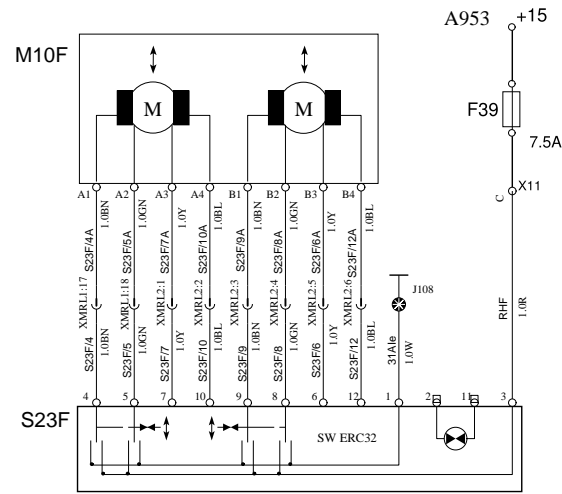

ELECTRIC WINDOW & ROOF HATCHES

JB

WIRING DIAGRAM

S127 SWITCH, WINDOW HEATER

S126 SWITCH, DRIVER WINDOW