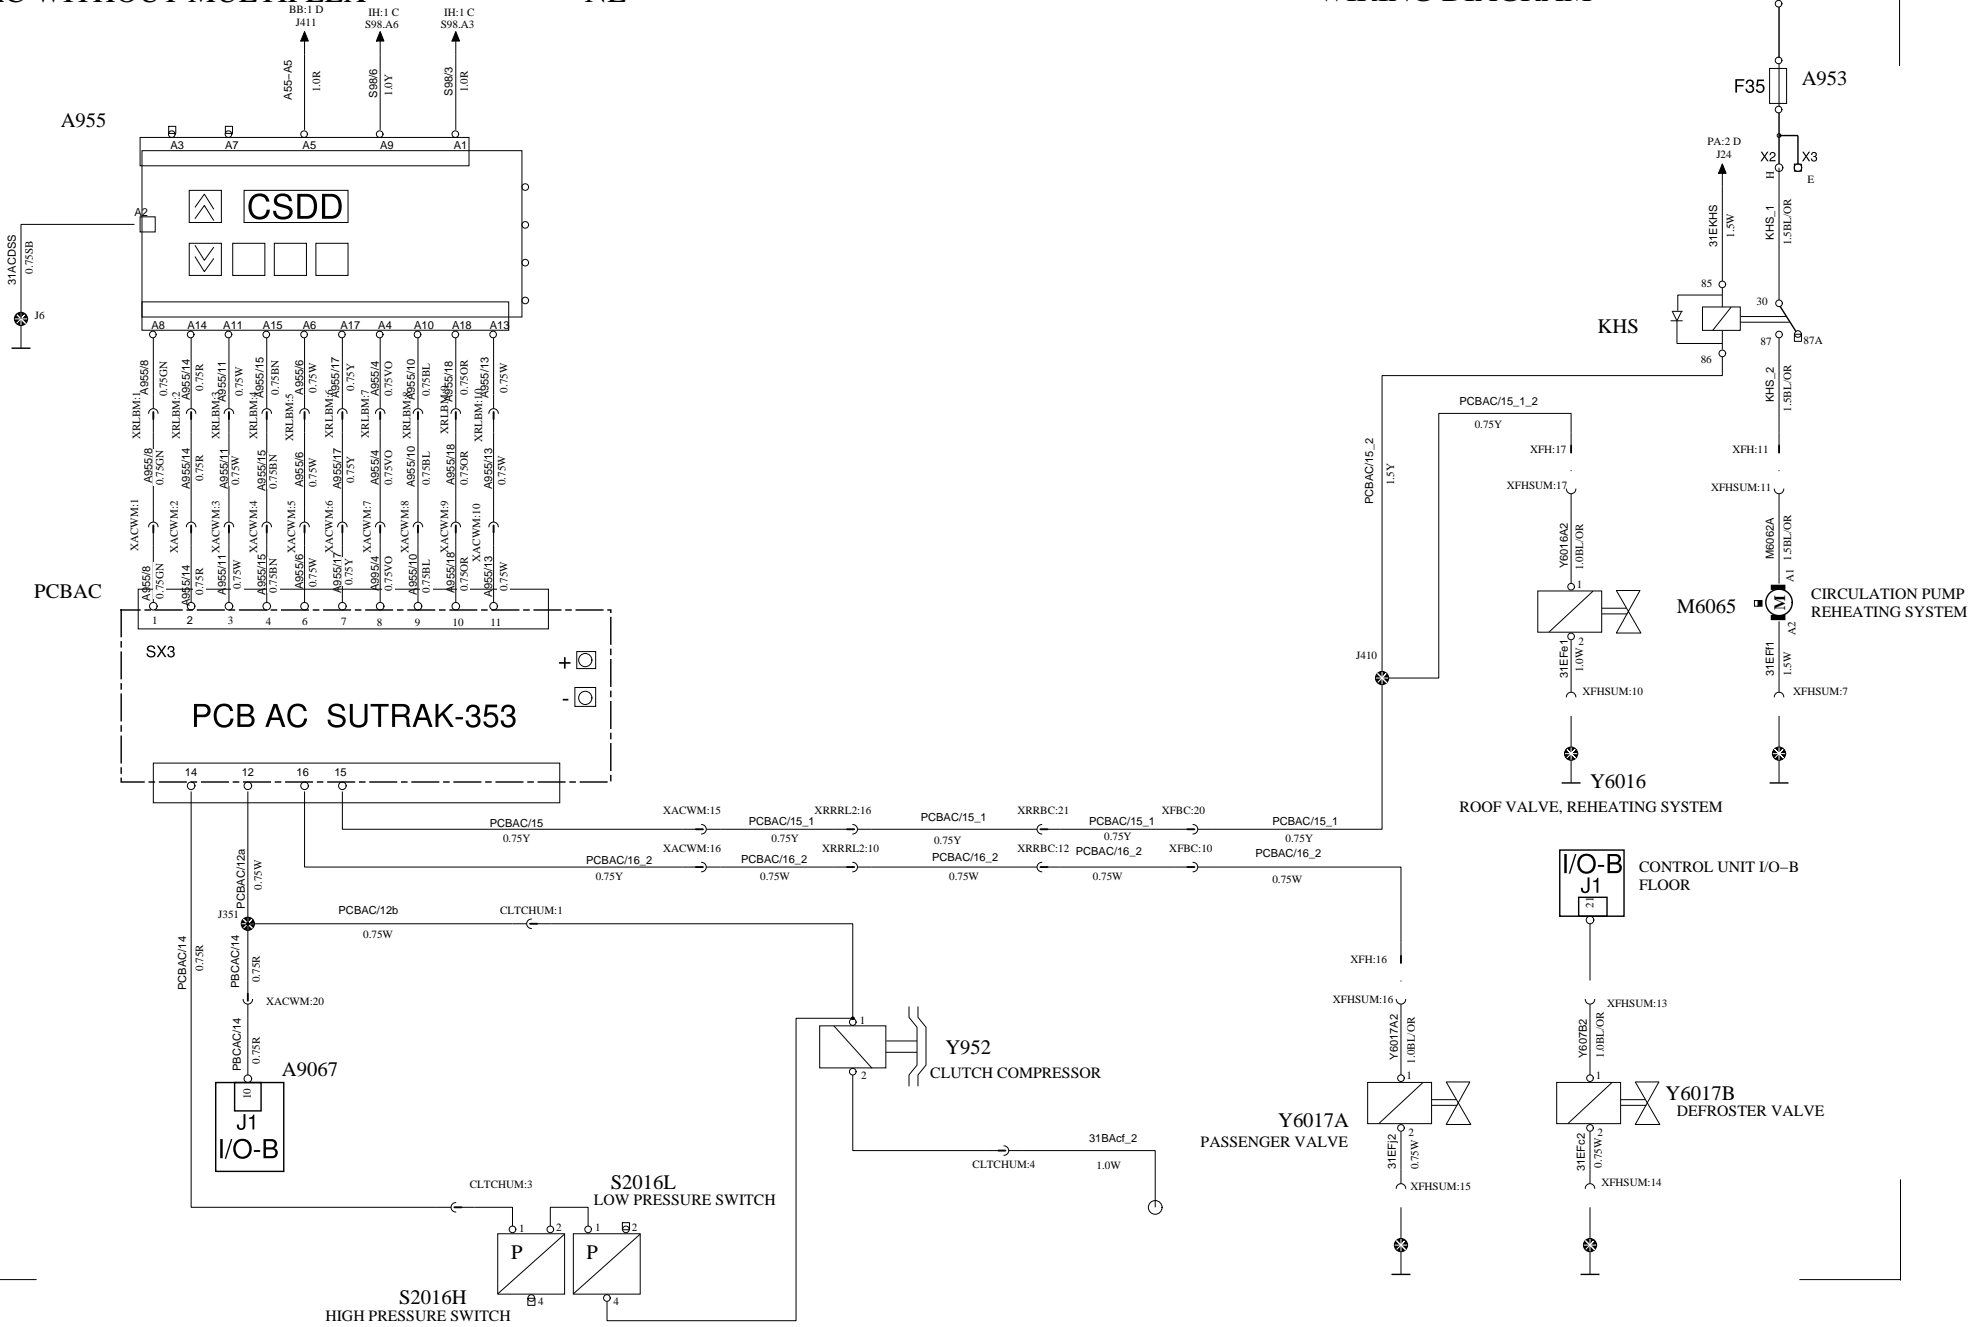

AC WITHOUT MULTIPLEX

NE

WIRING DIAGRAM

Volvo Bus Corporation

Document title
WIRING DIAGRAM

Document type
PRODUCT SCHEMATIC

Document No
22600119

Issue
01