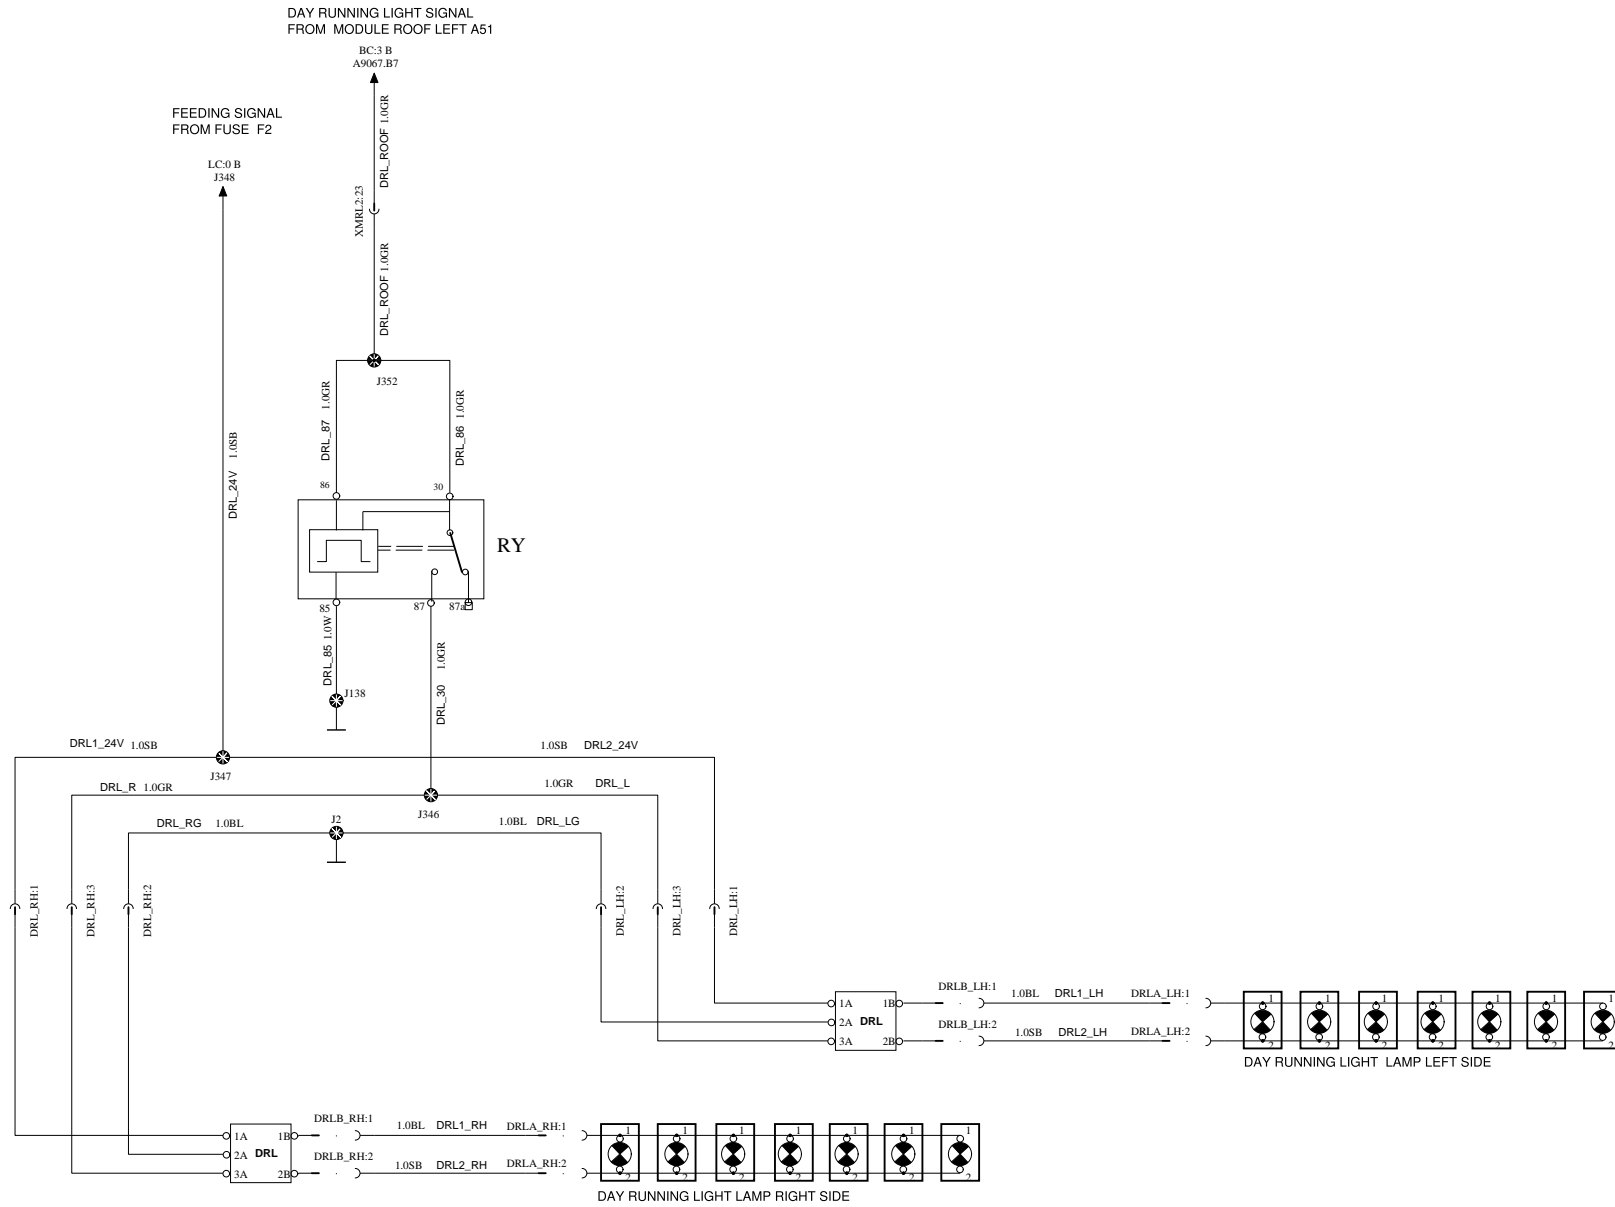

DAY RUNNING LIGHT

OD

WIRING DIAGRAM

Volvo Bus Corporation

Document title	WIRING DIAGRAM
Document type	PRODUCT SCHEMATIC

Document No	Issue	Volume	Page
22600119	01	01	70/74