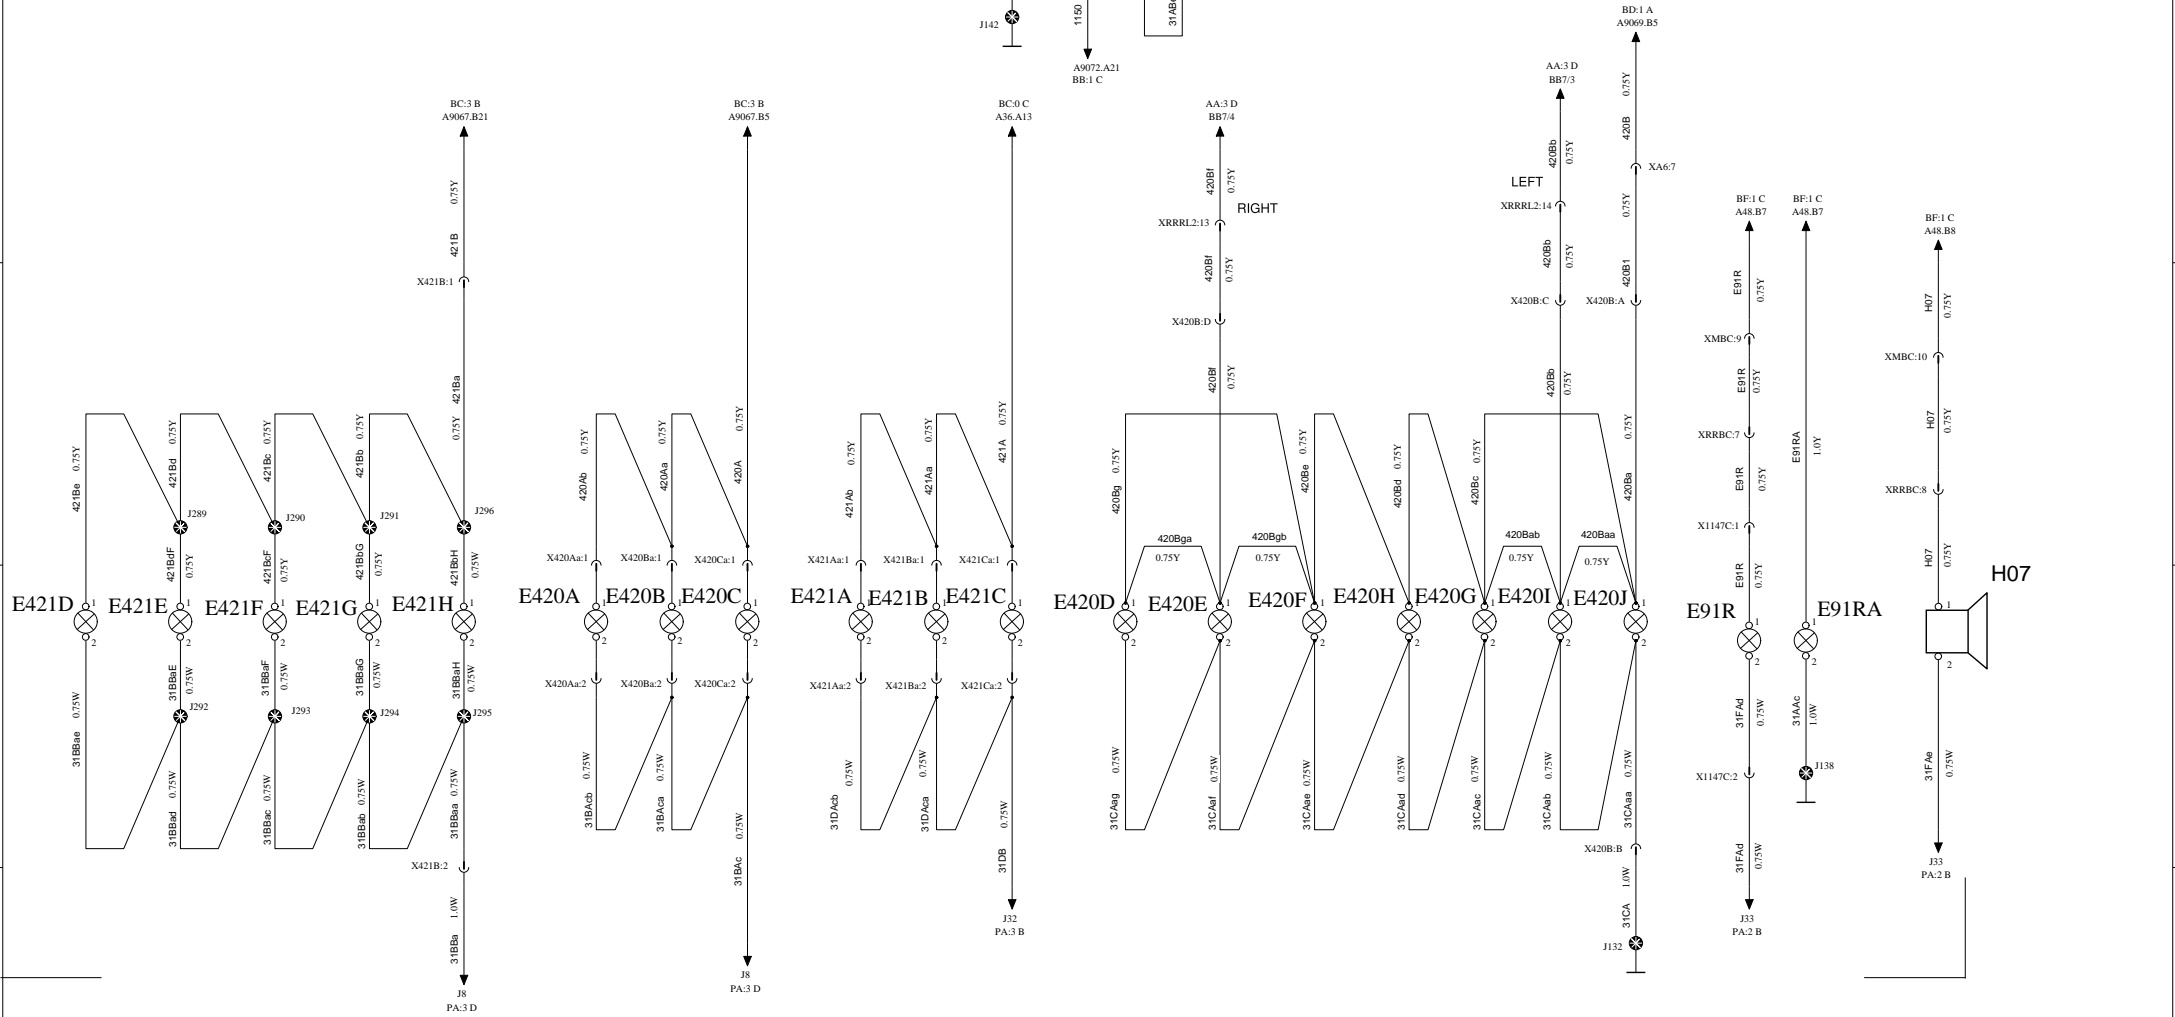

POSITION LIGHTS

DA

POSITION LIGHTS

WIRING DIAGRAM

Volvo Bus Corporation

Document title  
WIRING DIAGRAM  
Document type  
PRODUCT SCHEMATIC

Document No  
21894999

Issue	Volume	Page
02	01	18/65