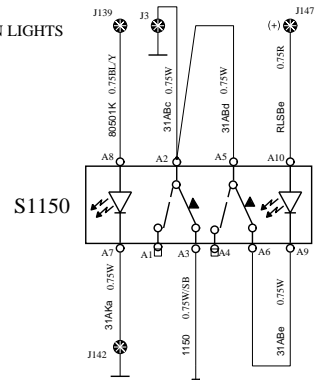

POSITION LIGHTS

DA

POSITION LIGHTS

WIRING DIAGRAM

Volvo Bus Corporation

Document title  
WIRING DIAGRAM  
Document type  
PRODUCT SCHEMATIC

Document No  
21894999

Issue	Volume	Page
02	01	18/65