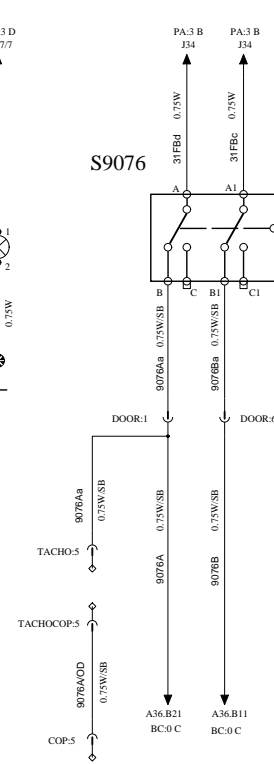

DOOR CONTROL

HA

WIRING DIAGRAM

SERVICE DOOR

DOOR LOCK

S9074

S9075

E4070

S9076

SWITCH DOOR BRAKE HIGH IDLE

S142

DOOR BRAKE

S141

Document title
WIRING DIAGRAM

Document type
PRODUCT SCHEMATIC

Document No