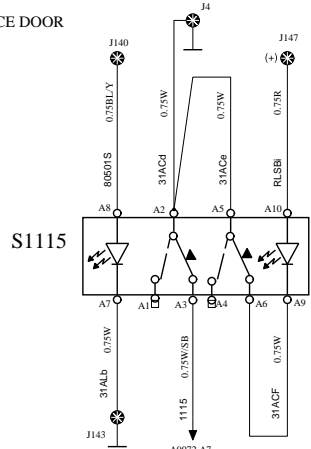

DOOR CONTROL

HA

WIRING DIAGRAM

SERVICE DOOR

DOOR LOCK

S9074

S9075

E4070

S9076

SWITCH DOOR BRAKE HIGH IDLE

S142

DOOR BRAKE

S141

Document title
WIRING DIAGRAM

Document type
PRODUCT SCHEMATIC

Document No