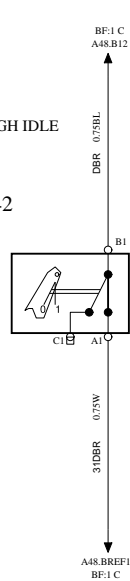

DOOR CONTROL

HA

WIRING DIAGRAM

SERVICE DOOR

DOOR LOCK

S9074

S9075

E4070

S9076

SWITCH DOOR BRAKE HIGH IDLE

S142

DOOR BRAKE

S141

Document title
WIRING DIAGRAM

Document type
PRODUCT SCHEMATIC

Document No