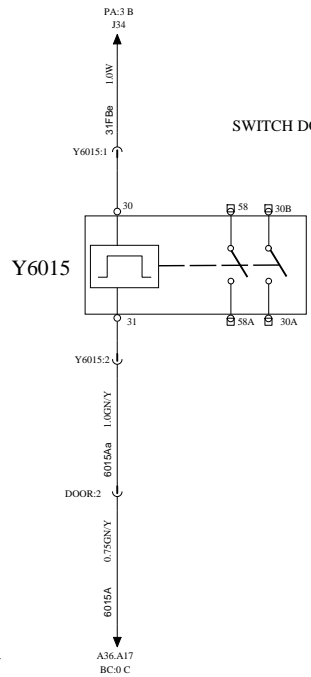

DOOR CONTROL

HA

WIRING DIAGRAM

SERVICE DOOR

DOOR LOCK

S9074

S9075

E4070

S9076

SWITCH DOOR BRAKE HIGH IDLE

S142

DOOR BRAKE

S141

Document title
WIRING DIAGRAM

Document type
PRODUCT SCHEMATIC

Document No