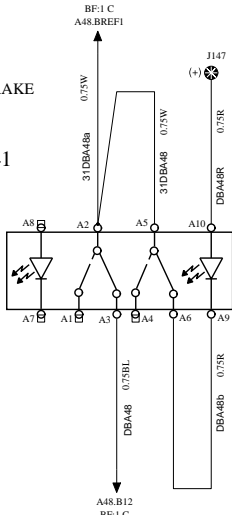

DOOR CONTROL

HA

WIRING DIAGRAM

SERVICE DOOR

DOOR LOCK

S9074

S9075

E4070

S9076

SWITCH DOOR BRAKE HIGH IDLE

S142

DOOR BRAKE

S141

Document title
WIRING DIAGRAM

Document type
PRODUCT SCHEMATIC

Document No