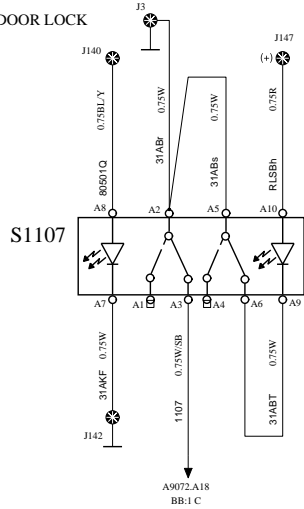

DOOR CONTROL

HA

WIRING DIAGRAM

SERVICE DOOR

DOOR LOCK

S9074

S9075

E4070

S9076

SWITCH DOOR BRAKE HIGH IDLE

S142

DOOR BRAKE

S141

Document title
WIRING DIAGRAM

Document type
PRODUCT SCHEMATIC

Document No