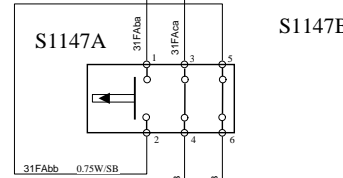

DOOR CONTROL

HA

WIRING DIAGRAM

SERVICE DOOR

DOOR LOCK

S9074

S9075

E4070

S9076

SWITCH DOOR BRAKE HIGH IDLE

S142

DOOR BRAKE

S141

Document title
WIRING DIAGRAM

Document type
PRODUCT SCHEMATIC

Document No