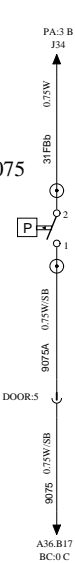

DOOR CONTROL

HA

WIRING DIAGRAM

SERVICE DOOR

DOOR LOCK

S9074

S9075

E4070

S9076

SWITCH DOOR BRAKE HIGH IDLE

S142

DOOR BRAKE

S141

Document title
WIRING DIAGRAM

Document type
PRODUCT SCHEMATIC

Document No