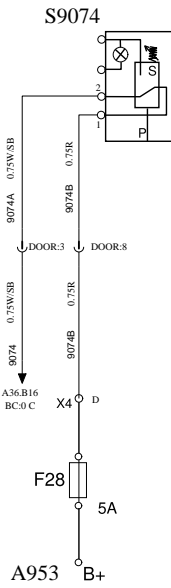

DOOR CONTROL

HA

WIRING DIAGRAM

SERVICE DOOR

DOOR LOCK

S9074

S9075

E4070

S9076

SWITCH DOOR BRAKE HIGH IDLE

S142

DOOR BRAKE

S141

Document title
WIRING DIAGRAM

Document type
PRODUCT SCHEMATIC

Document No