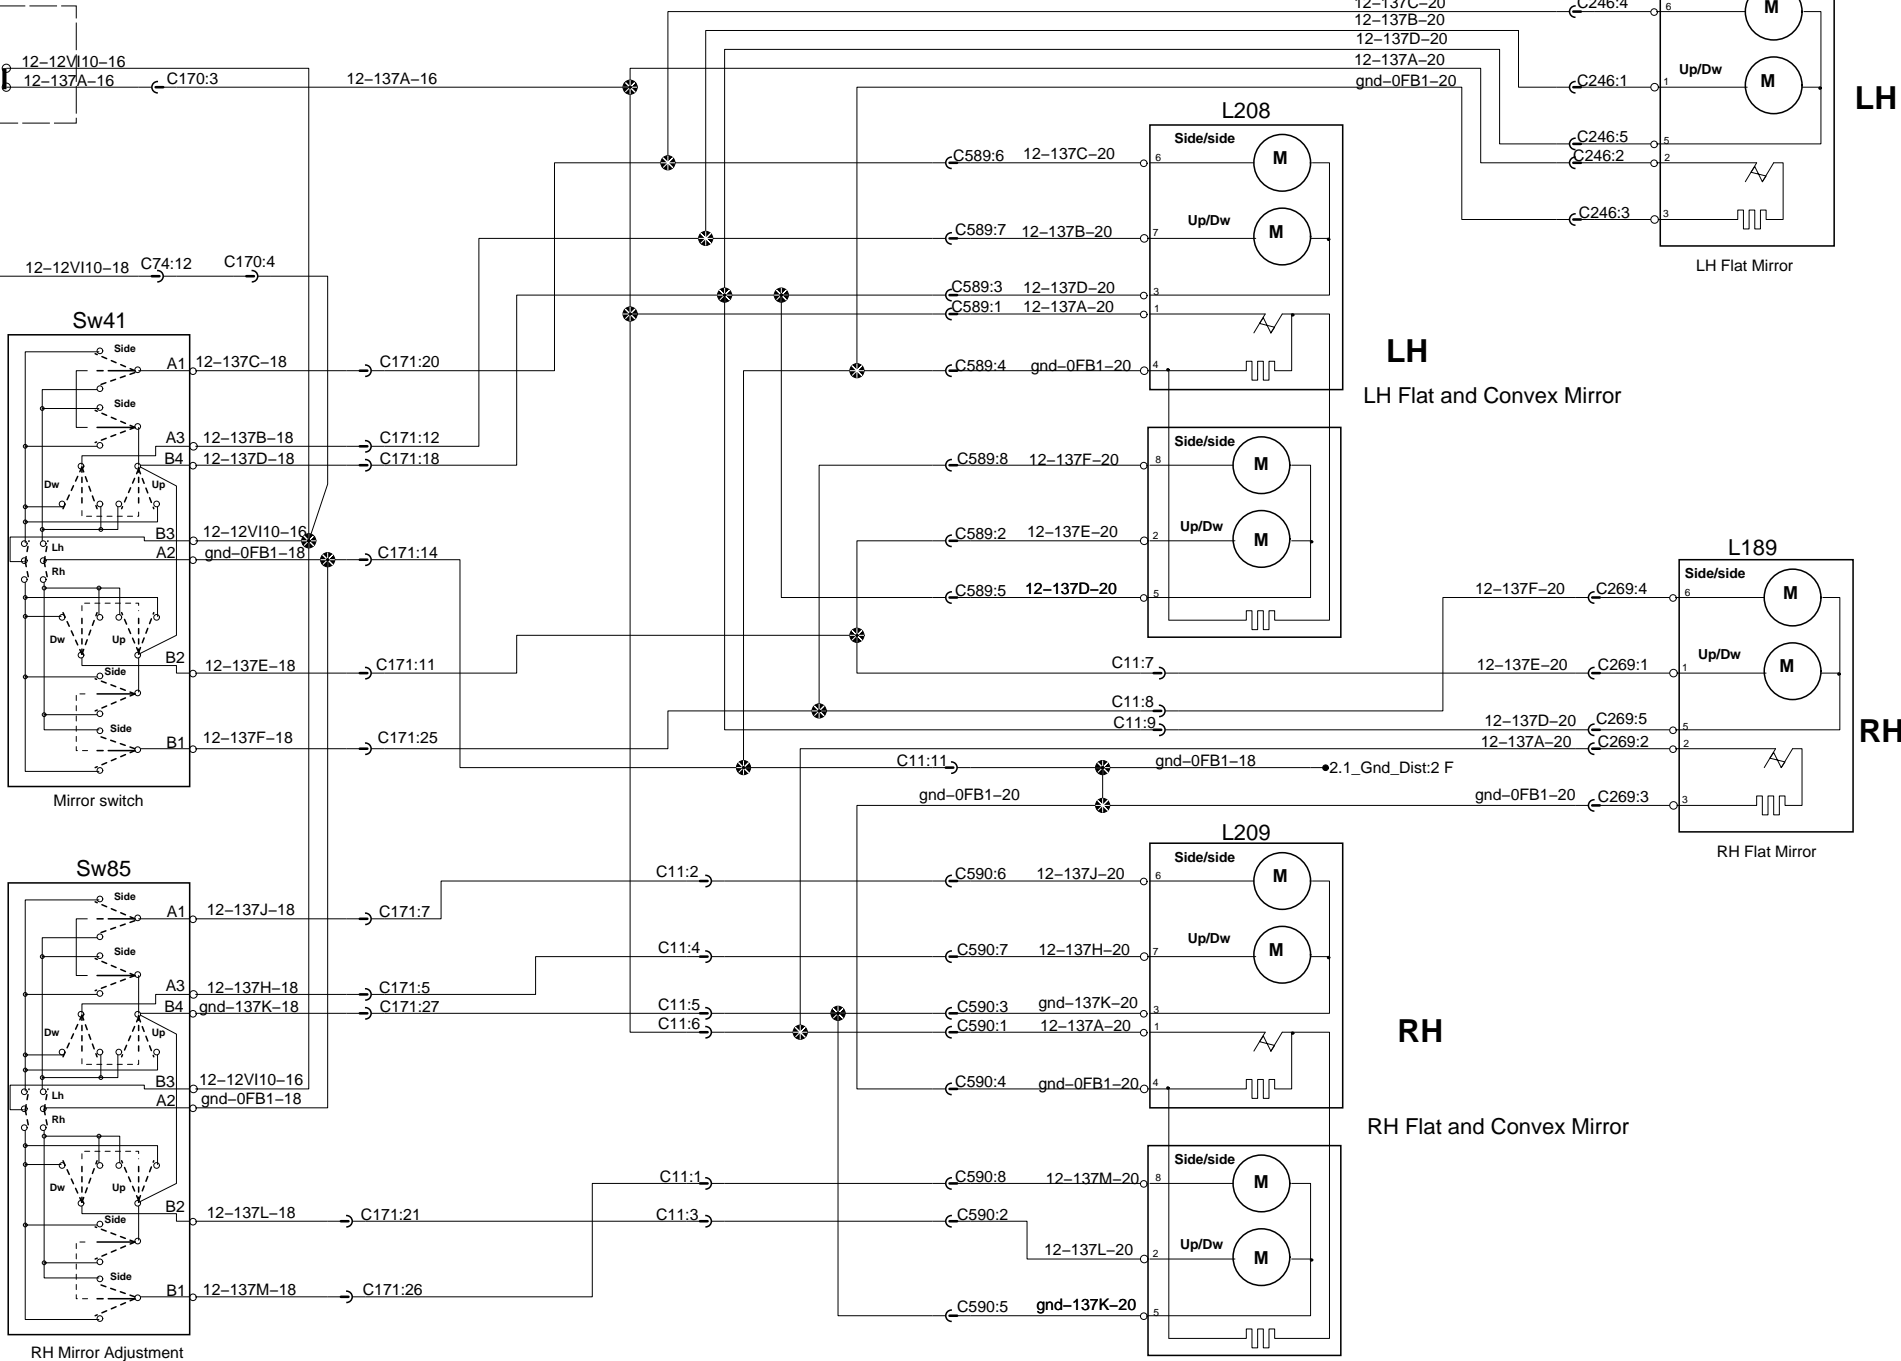

Ramco Mirror 2 Adjustment Switch and Heated

Option Orleans
 12-12V110-16
 12-137A-16

4.1_Power_Dist_FJB:2 D

Sw41

Mirror switch

Sw85

RH Mirror Adjustment

L208

LH

LH Flat and Convex Mirror

L209

RH

RH Flat and Convex Mirror

L190

LH

LH Flat Mirror

L189

RH

RH Flat Mirror