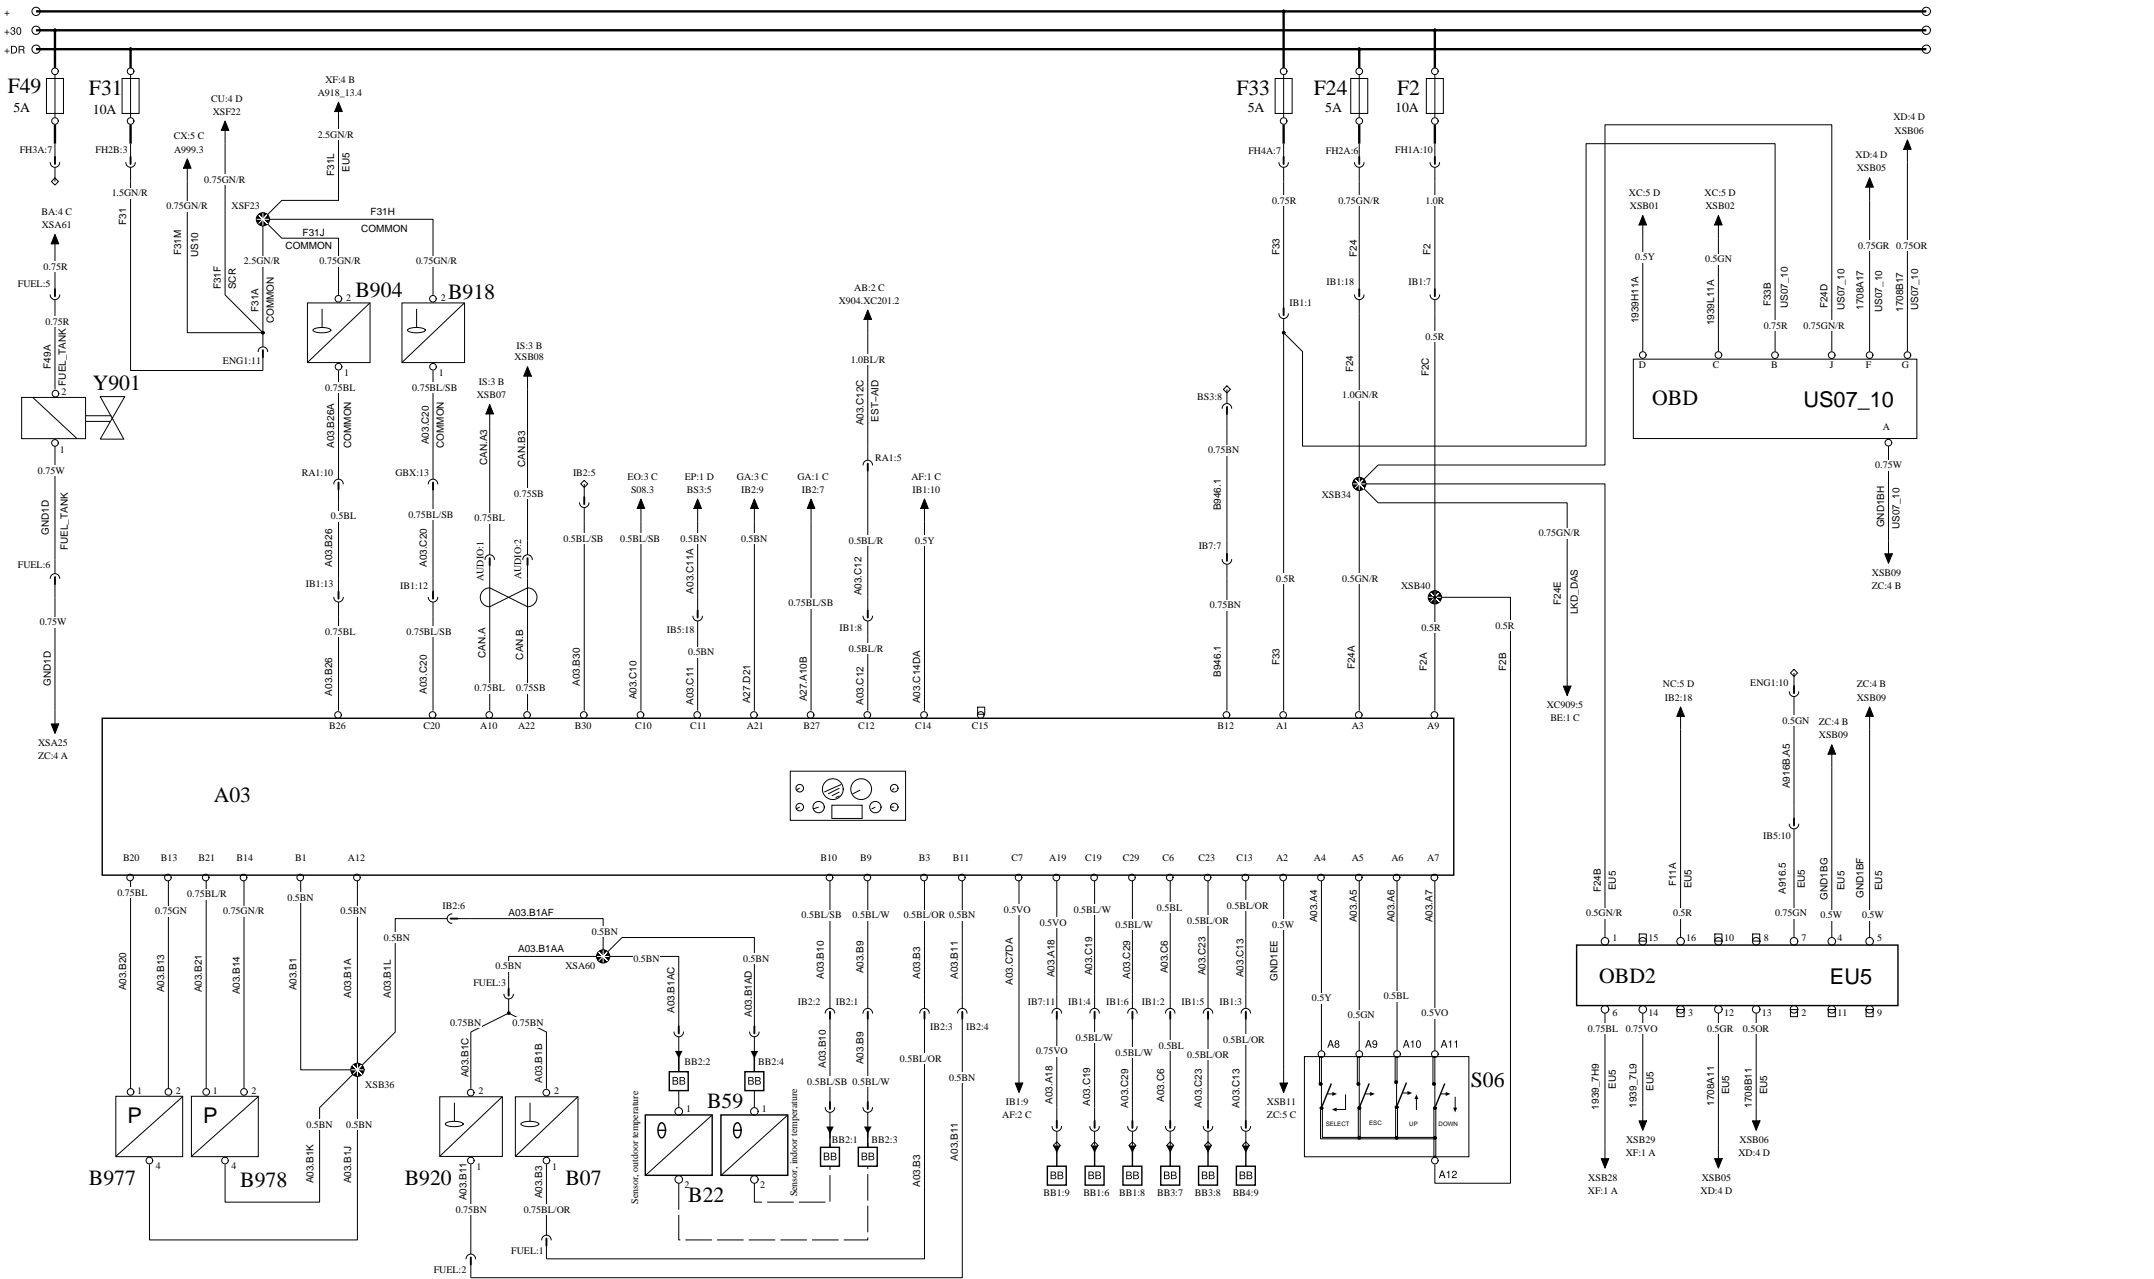

# BUS INSTRUMENT CLUSTER BIC2

# WIRING DIAGRAM NA

**VOLVO**  
Volvo Bus Corporation

Document title  
WIRING DIAGRAM NA  
Document type  
PRODUCT SCHEMATIC

Document No	Issue	Volume	Page
70396509	04	01(02)	26(33)