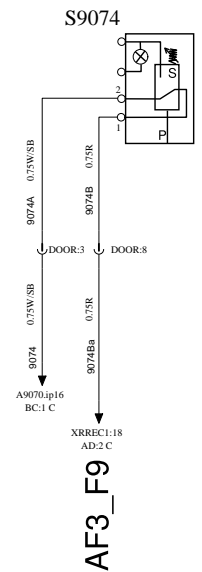

DOOR CONTROL

HA

WIRING DIAGRAM

SERVICE DOOR

Volvo Bus Corporation

Document title WIRING DIAGRAM
Document type PRODUCT SCHEMATIC

Document No 21250316	Issue 01	Volume 01	Page 24/47
--------------------------------	--------------------	---------------------	----------------------