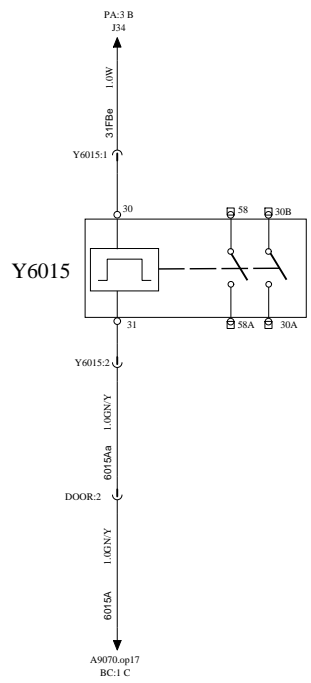

DOOR CONTROL

HA

WIRING DIAGRAM

SERVICE DOOR

Volvo Bus Corporation

Document title WIRING DIAGRAM
Document type PRODUCT SCHEMATIC

Document No 21250316	Issue 01	Volume 01	Page 24/47
--------------------------------	--------------------	---------------------	----------------------