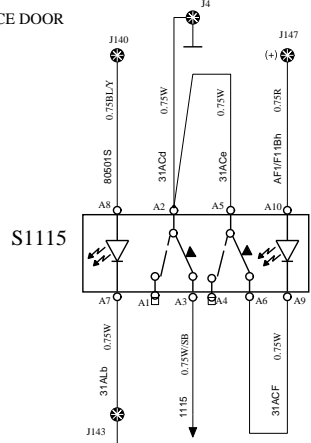

DOOR CONTROL

HA

WIRING DIAGRAM

SERVICE DOOR

Volvo Bus Corporation

Document title WIRING DIAGRAM
Document type PRODUCT SCHEMATIC

Document No 21250316	Issue 01	Volume 01	Page 24/47
--------------------------------	--------------------	---------------------	----------------------