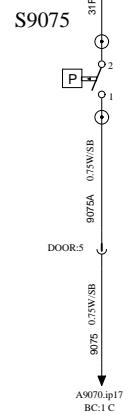

DOOR CONTROL

HA

WIRING DIAGRAM

SERVICE DOOR

Volvo Bus Corporation

Document title WIRING DIAGRAM
Document type PRODUCT SCHEMATIC

Document No 21250316	Issue 01	Volume 01	Page 24/47
--------------------------------	--------------------	---------------------	----------------------