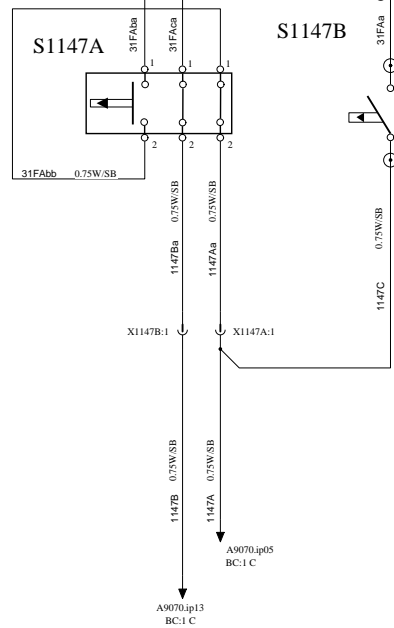

DOOR CONTROL

HA

WIRING DIAGRAM

SERVICE DOOR

Volvo Bus Corporation

Document title WIRING DIAGRAM
Document type PRODUCT SCHEMATIC

Document No 21250316	Issue 01	Volume 01	Page 24/47
--------------------------------	--------------------	---------------------	----------------------