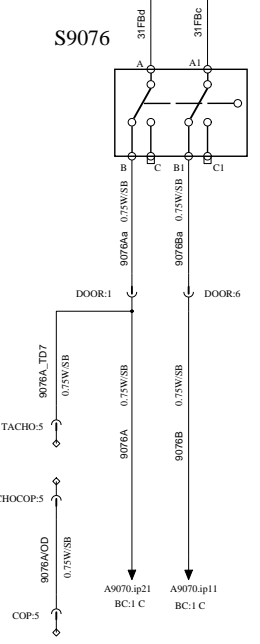

DOOR CONTROL

HA

WIRING DIAGRAM

SERVICE DOOR

Volvo Bus Corporation

Document title WIRING DIAGRAM
Document type PRODUCT SCHEMATIC

Document No 21250316	Issue 01	Volume 01	Page 24/47
--------------------------------	--------------------	---------------------	----------------------