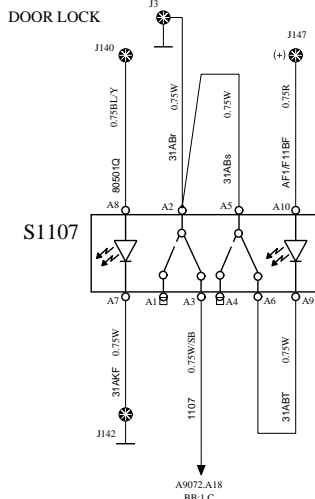

DOOR CONTROL

HA

WIRING DIAGRAM

SERVICE DOOR

Volvo Bus Corporation

Document title WIRING DIAGRAM
Document type PRODUCT SCHEMATIC

Document No 21250316	Issue 01	Volume 01	Page 24/47
--------------------------------	--------------------	---------------------	----------------------