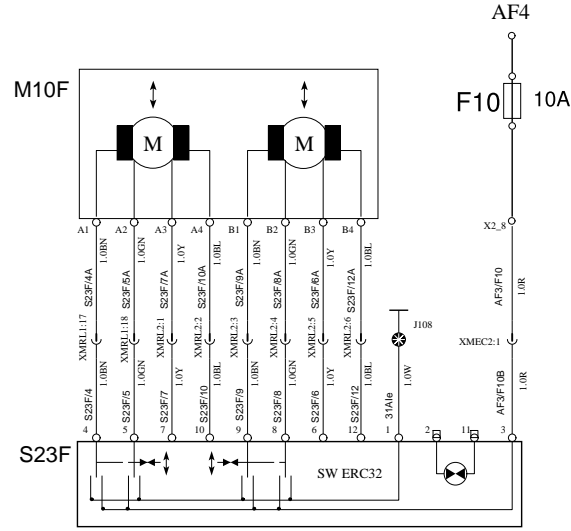

ELECTRIC WINDOW & ROOF HATCHES

JB

WIRING DIAGRAM

S127 SWITCH, WINDOW HEATER

S126 SWITCH, DRIVER WINDOW