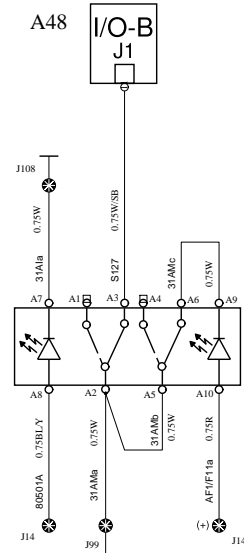

ELECTRIC WINDOW & ROOF HATCHES

JB

WIRING DIAGRAM

S127 SWITCH, WINDOW HEATER

S126 SWITCH, DRIVER WINDOW