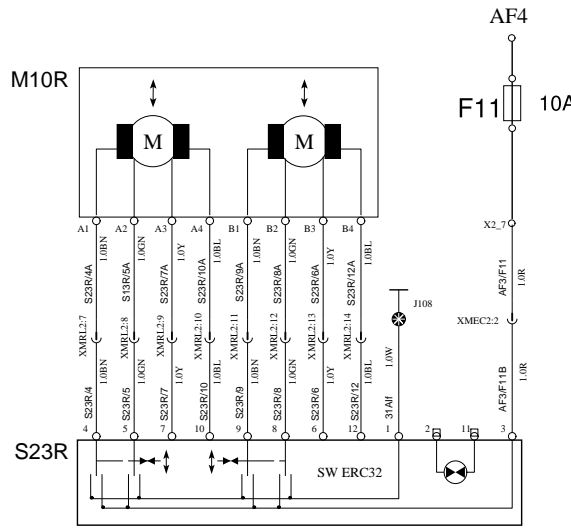

ELECTRIC WINDOW & ROOF HATCHES

JB

WIRING DIAGRAM

S127 SWITCH, WINDOW HEATER

S126 SWITCH, DRIVER WINDOW