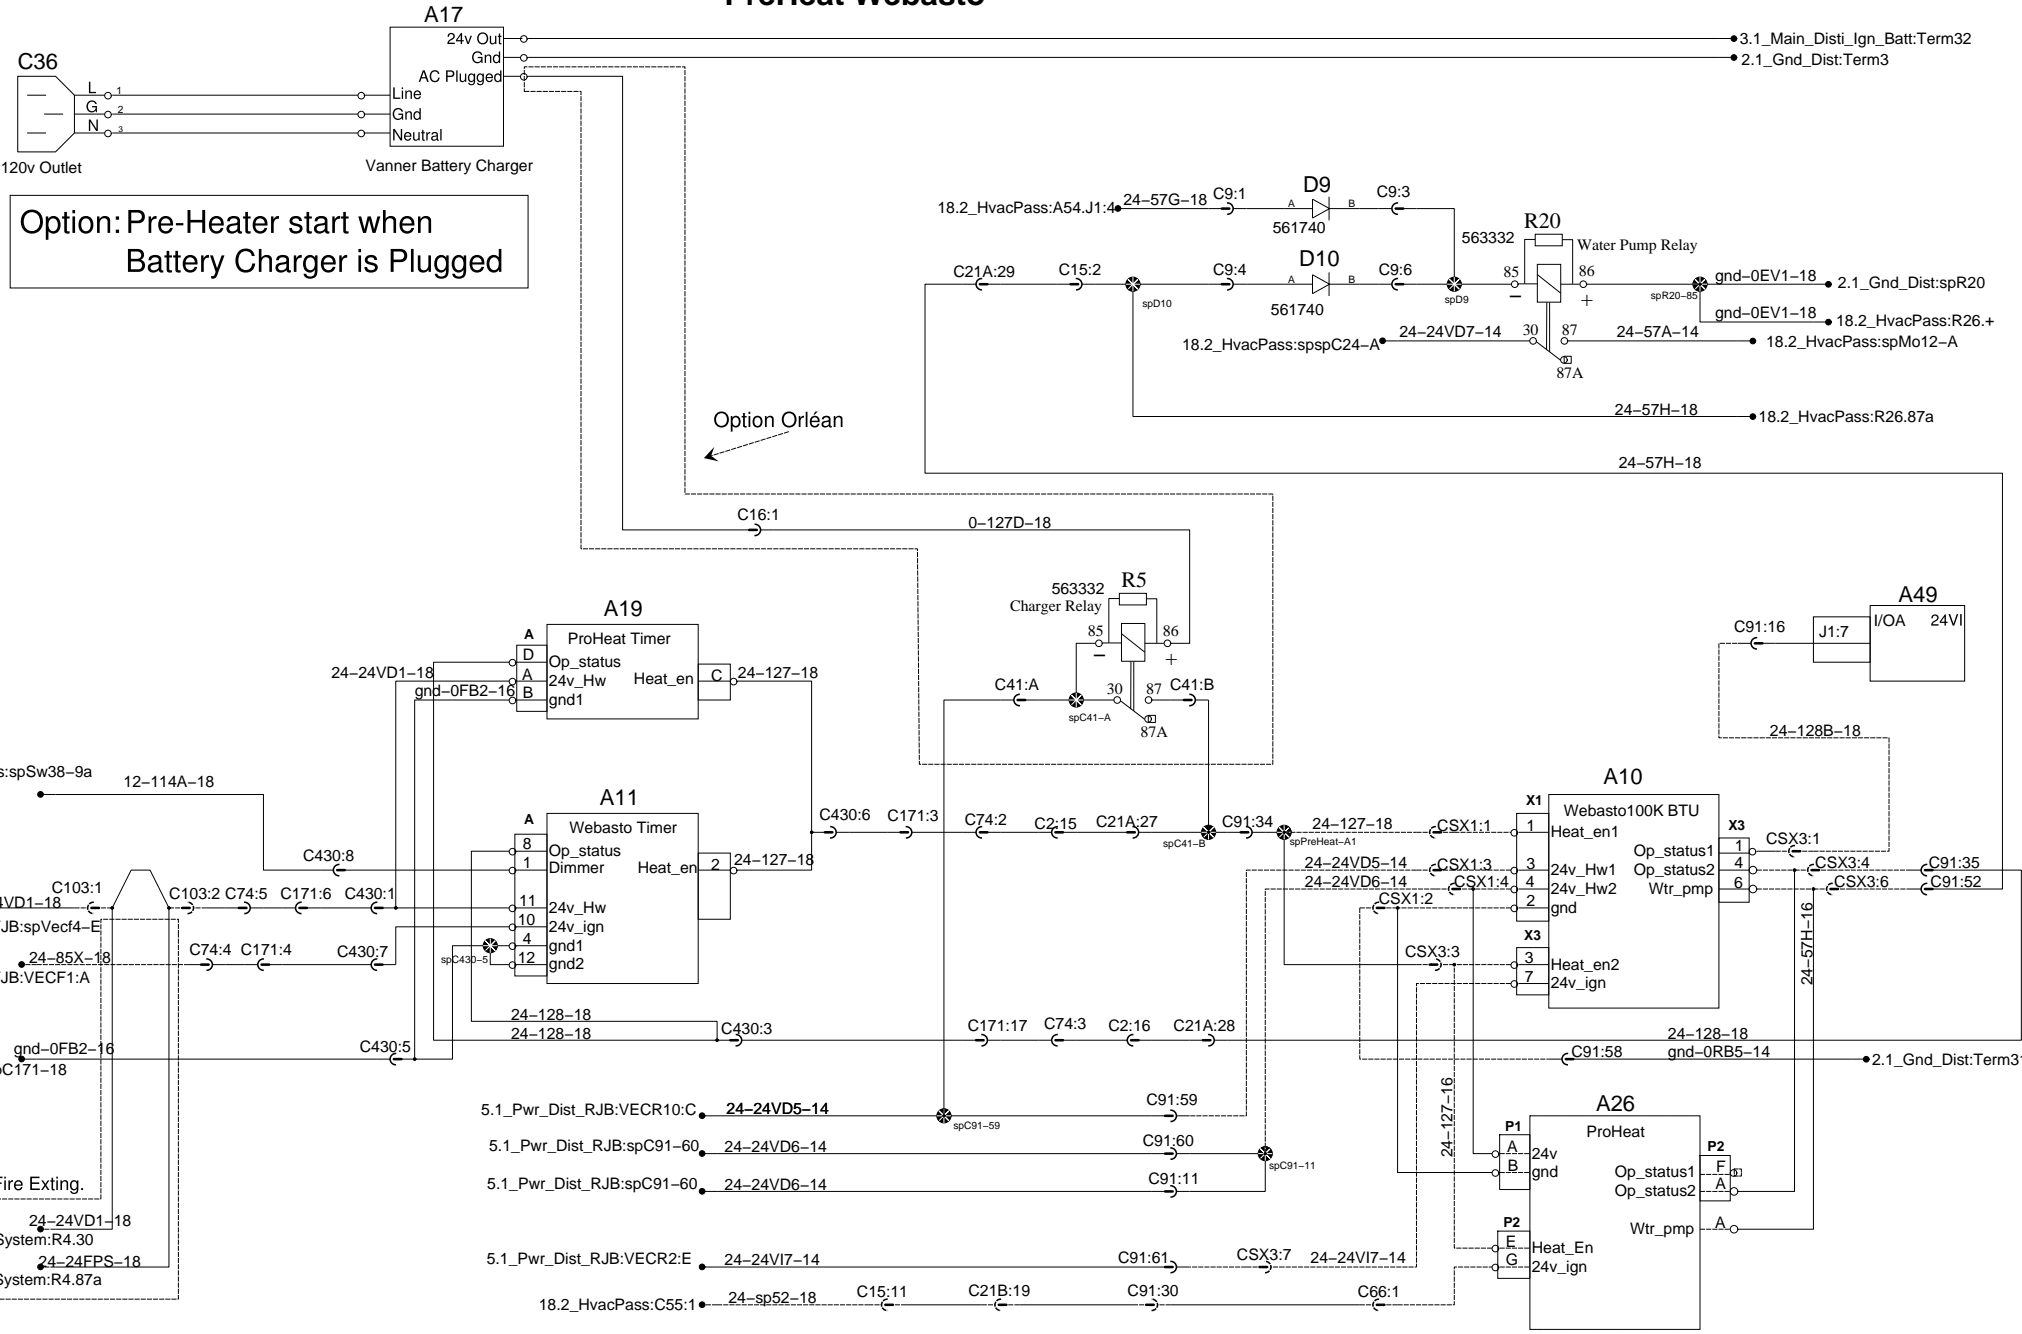

# PreHeat Webasto

Option: Pre-Heater start when Battery Charger is Plugged

Option Orléan

Option Fire Extng.  
 24-24VD1-18  
 38.1\_FPSsystem:R4.30  
 24-24FPS-18  
 38.1\_FPSsystem:R4.87a