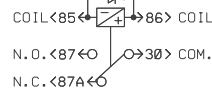

# WIRING DIAGRAM KEYS

- BLK BLACK
- YEL YELLOW
- RED RED
- WH WHITE
- GRY GREY
- ORA ORANGE
- BLU BLUE
- GRN GREEN
- BRN BROWN
- PUR PURPLE
- PK PINK