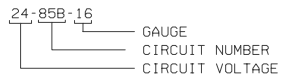

# WIRING DIAGRAM KEYS

- BLK BLACK
- YEL YELLOW
- RED RED
- WH WHITE
- GRY GREY
- ORA ORANGE
- BLU BLUE
- GRN GREEN
- BRN BROWN
- PUR PURPLE
- PK PINK