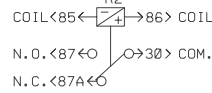

# WIRING DIAGRAM KEYS

- BLK BLACK
- YEL YELLOW
- RED RED
- WH WHITE
- GRY GREY
- ORA ORANGE
- BLU BLUE
- GRN GREEN
- BRN BROWN
- PUR PURPLE
- PK PINK