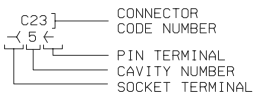

# WIRING DIAGRAM KEYS

- BLK BLACK
- YEL YELLOW
- RED RED
- WH WHITE
- GRY GREY
- ORA ORANGE
- BLU BLUE
- GRN GREEN
- BRN BROWN
- PUR PURPLE
- PK PINK