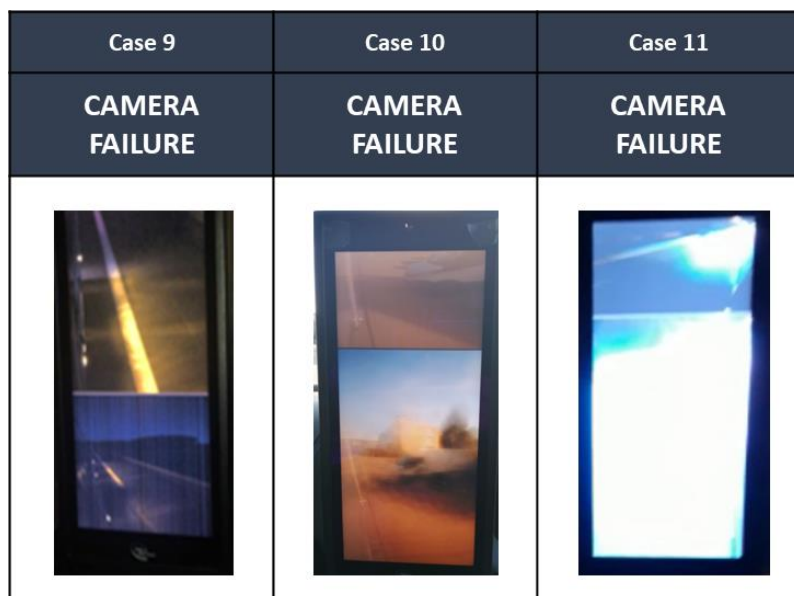

Case 9, Case 10 and Case 11

How performed an Ignition ?

1. 1 - Shut down your vehicle
2. 2 - Wait for 2s
3. 3 - Turn on your vehicle