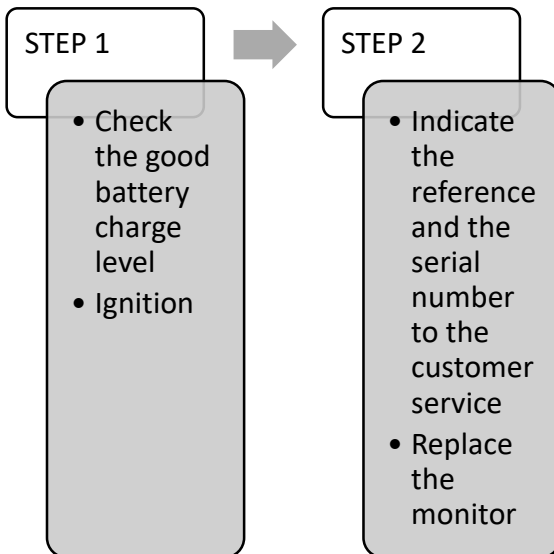

Case 7 and Case 8

How performed an Ignition ?

1. 1 - Shut down your vehicle
2. 2 - Wait for 2s
3. 3 - Turn on your vehicle