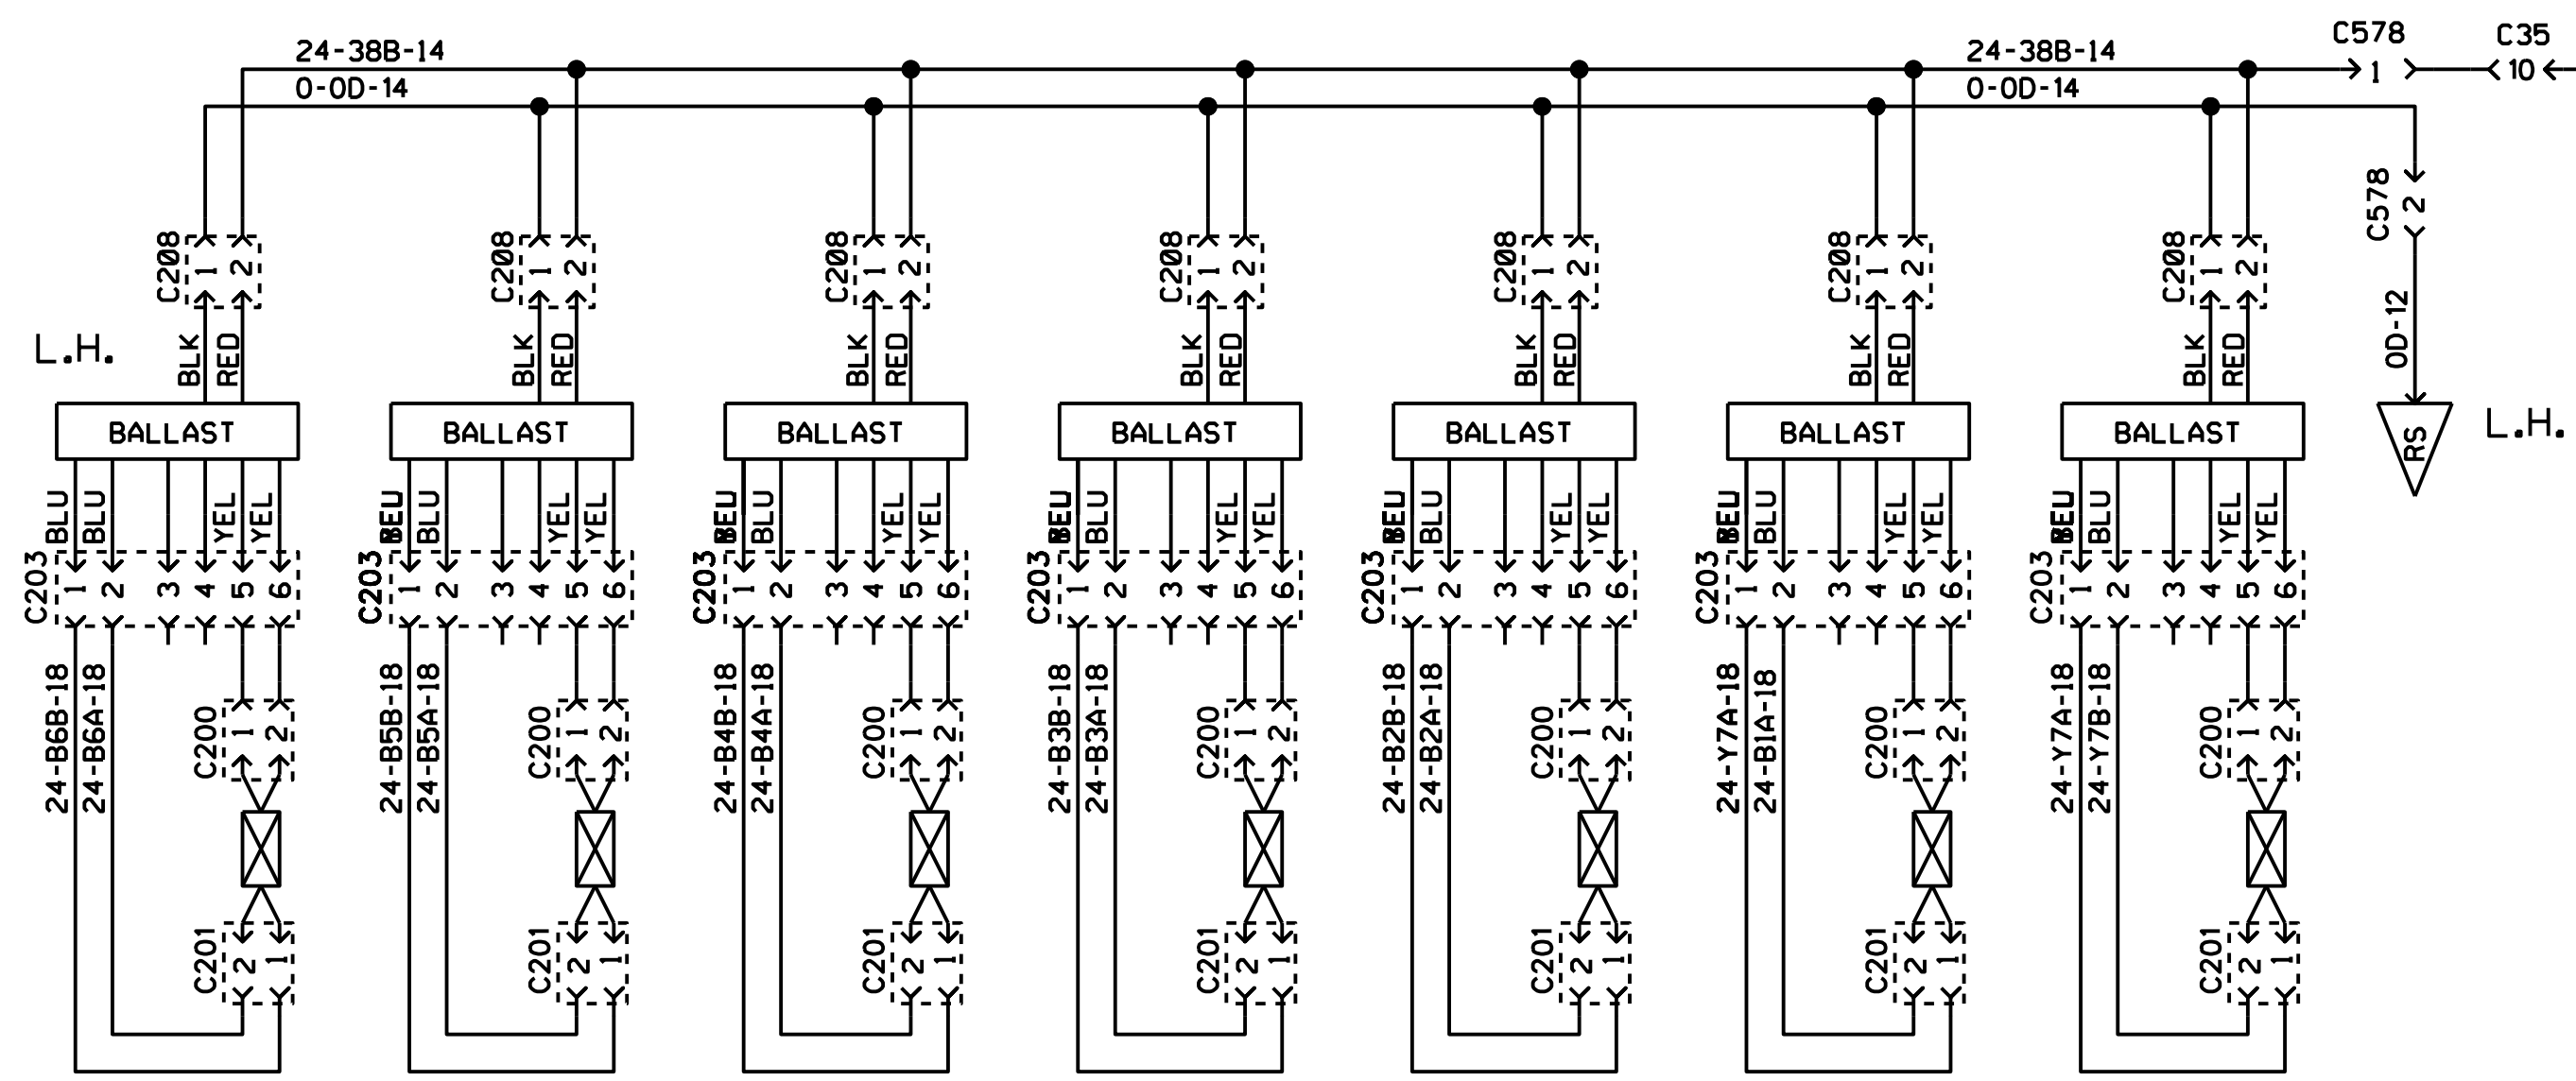

PLUG 110V

FROM ACCESSORIES
SEE P. 4.1
FROM MARKERS LTS
SEE P. 9.1

TO BATTERY
SEE PAGE 1.2

FROM GENERAL LTS
SWITCH SEE P 11.3
24V POWER
FROM RR.JCT.BOX
SEE P. 1.1

BATTERY CHARGER OR
IN-STATION LIGHTING

24V FLUORESCENT INTERIOR LIGHTING

H3-45