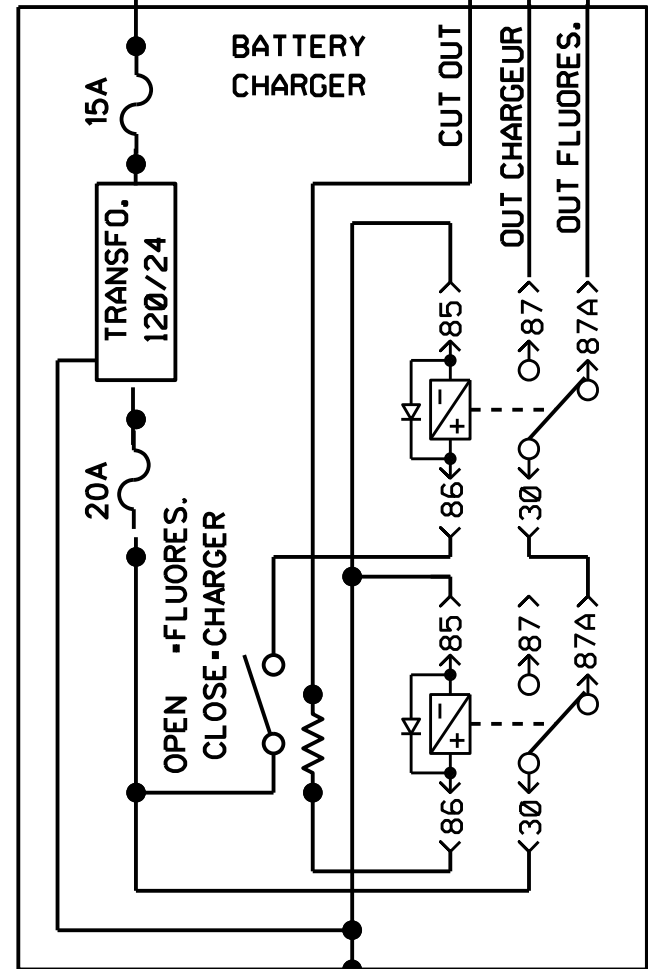

PLUG 110V

FROM ACCESSORIES
SEE P. 4.1
FROM MARKERS LTS
SEE P. 9.1

TO BATTERY
SEE PAGE 1.2

FROM GENERAL LTS
SWITCH SEE P 11.3
24V POWER
FROM RR.JCT.BOX
SEE P. 1.1

BATTERY CHARGER OR
IN-STATION LIGHTING

24V FLUORESCENT INTERIOR LIGHTING

H3-45