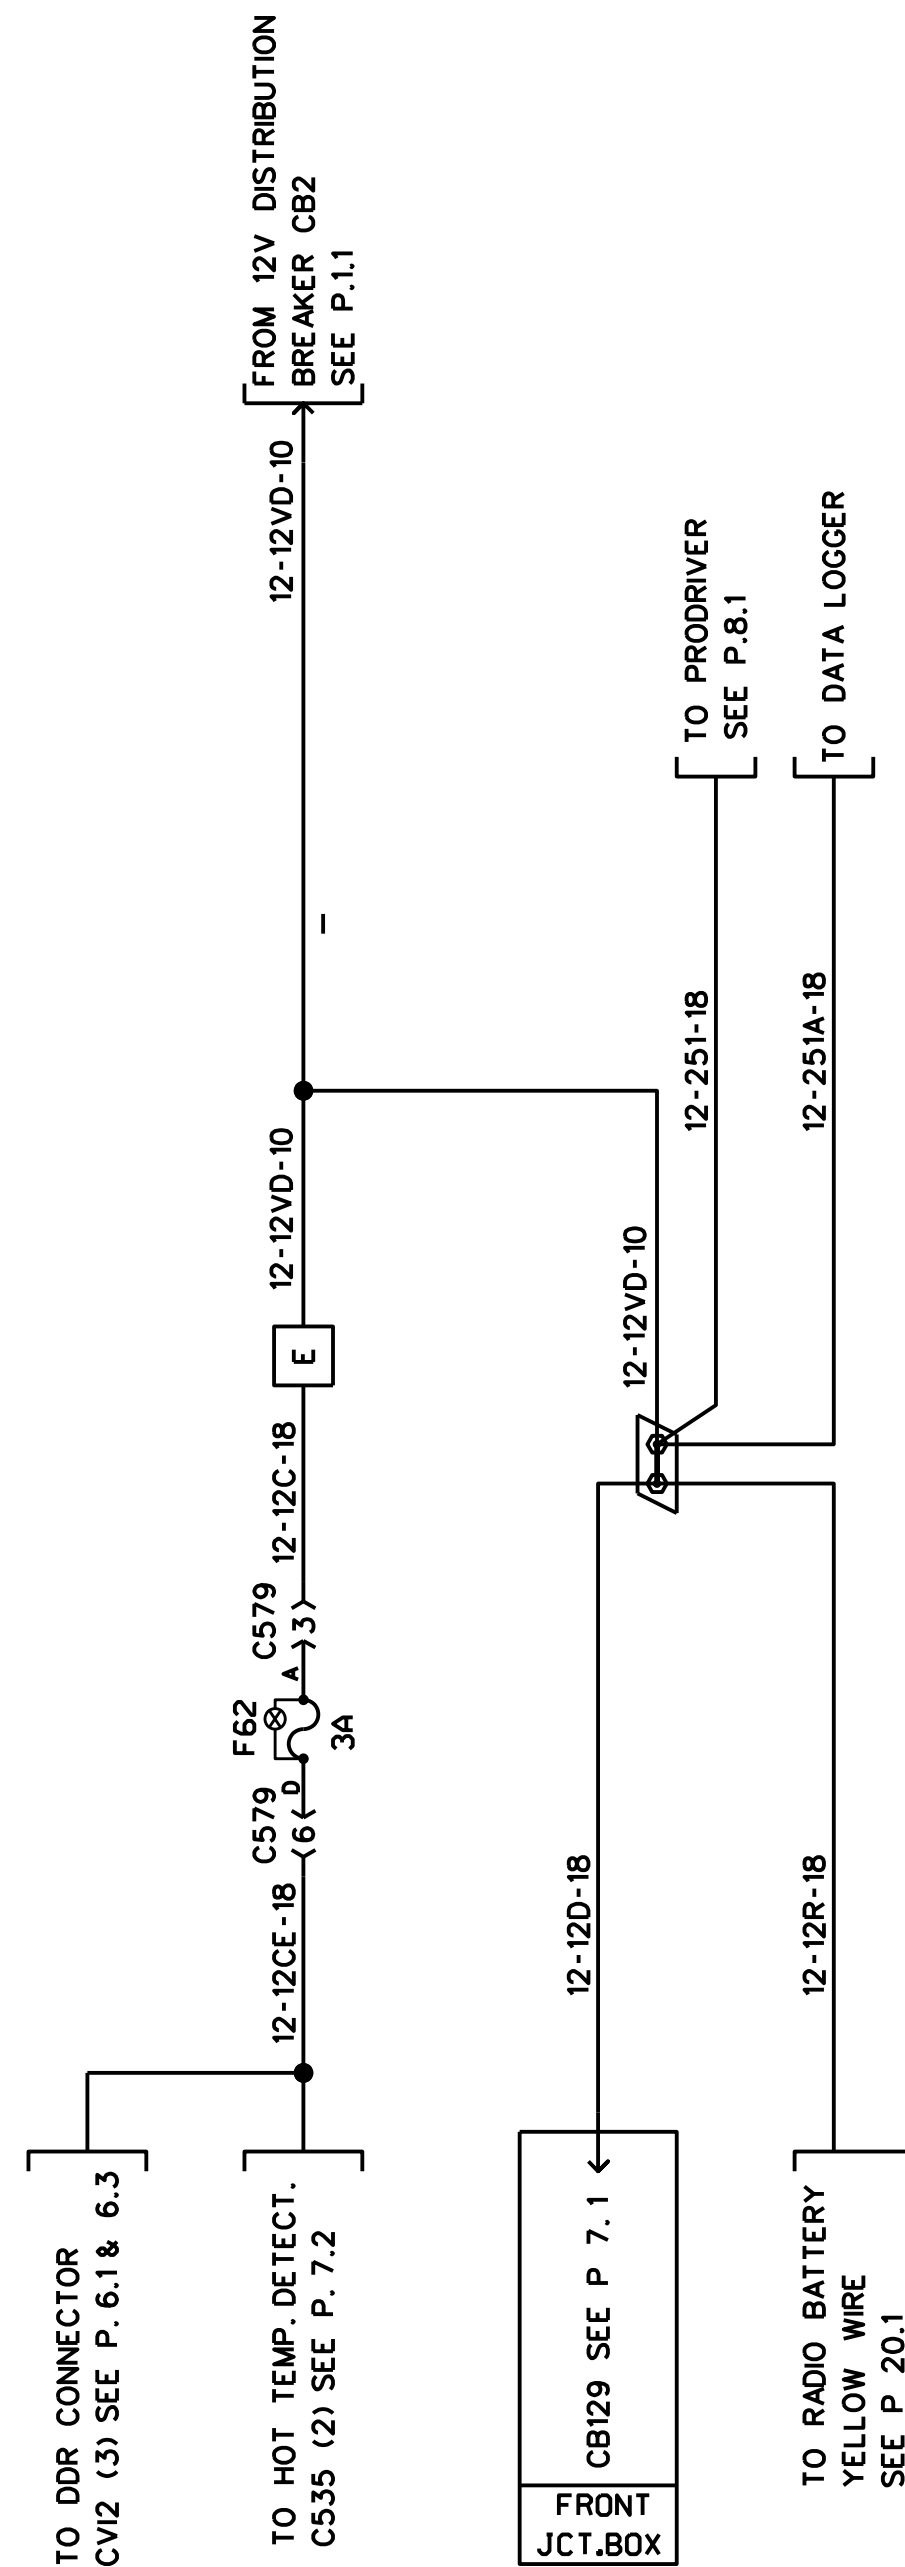

12V BATT. DISCONN. SW.

REAR JUNCTION BOX

12V IGNITION

12V HOT WIRE