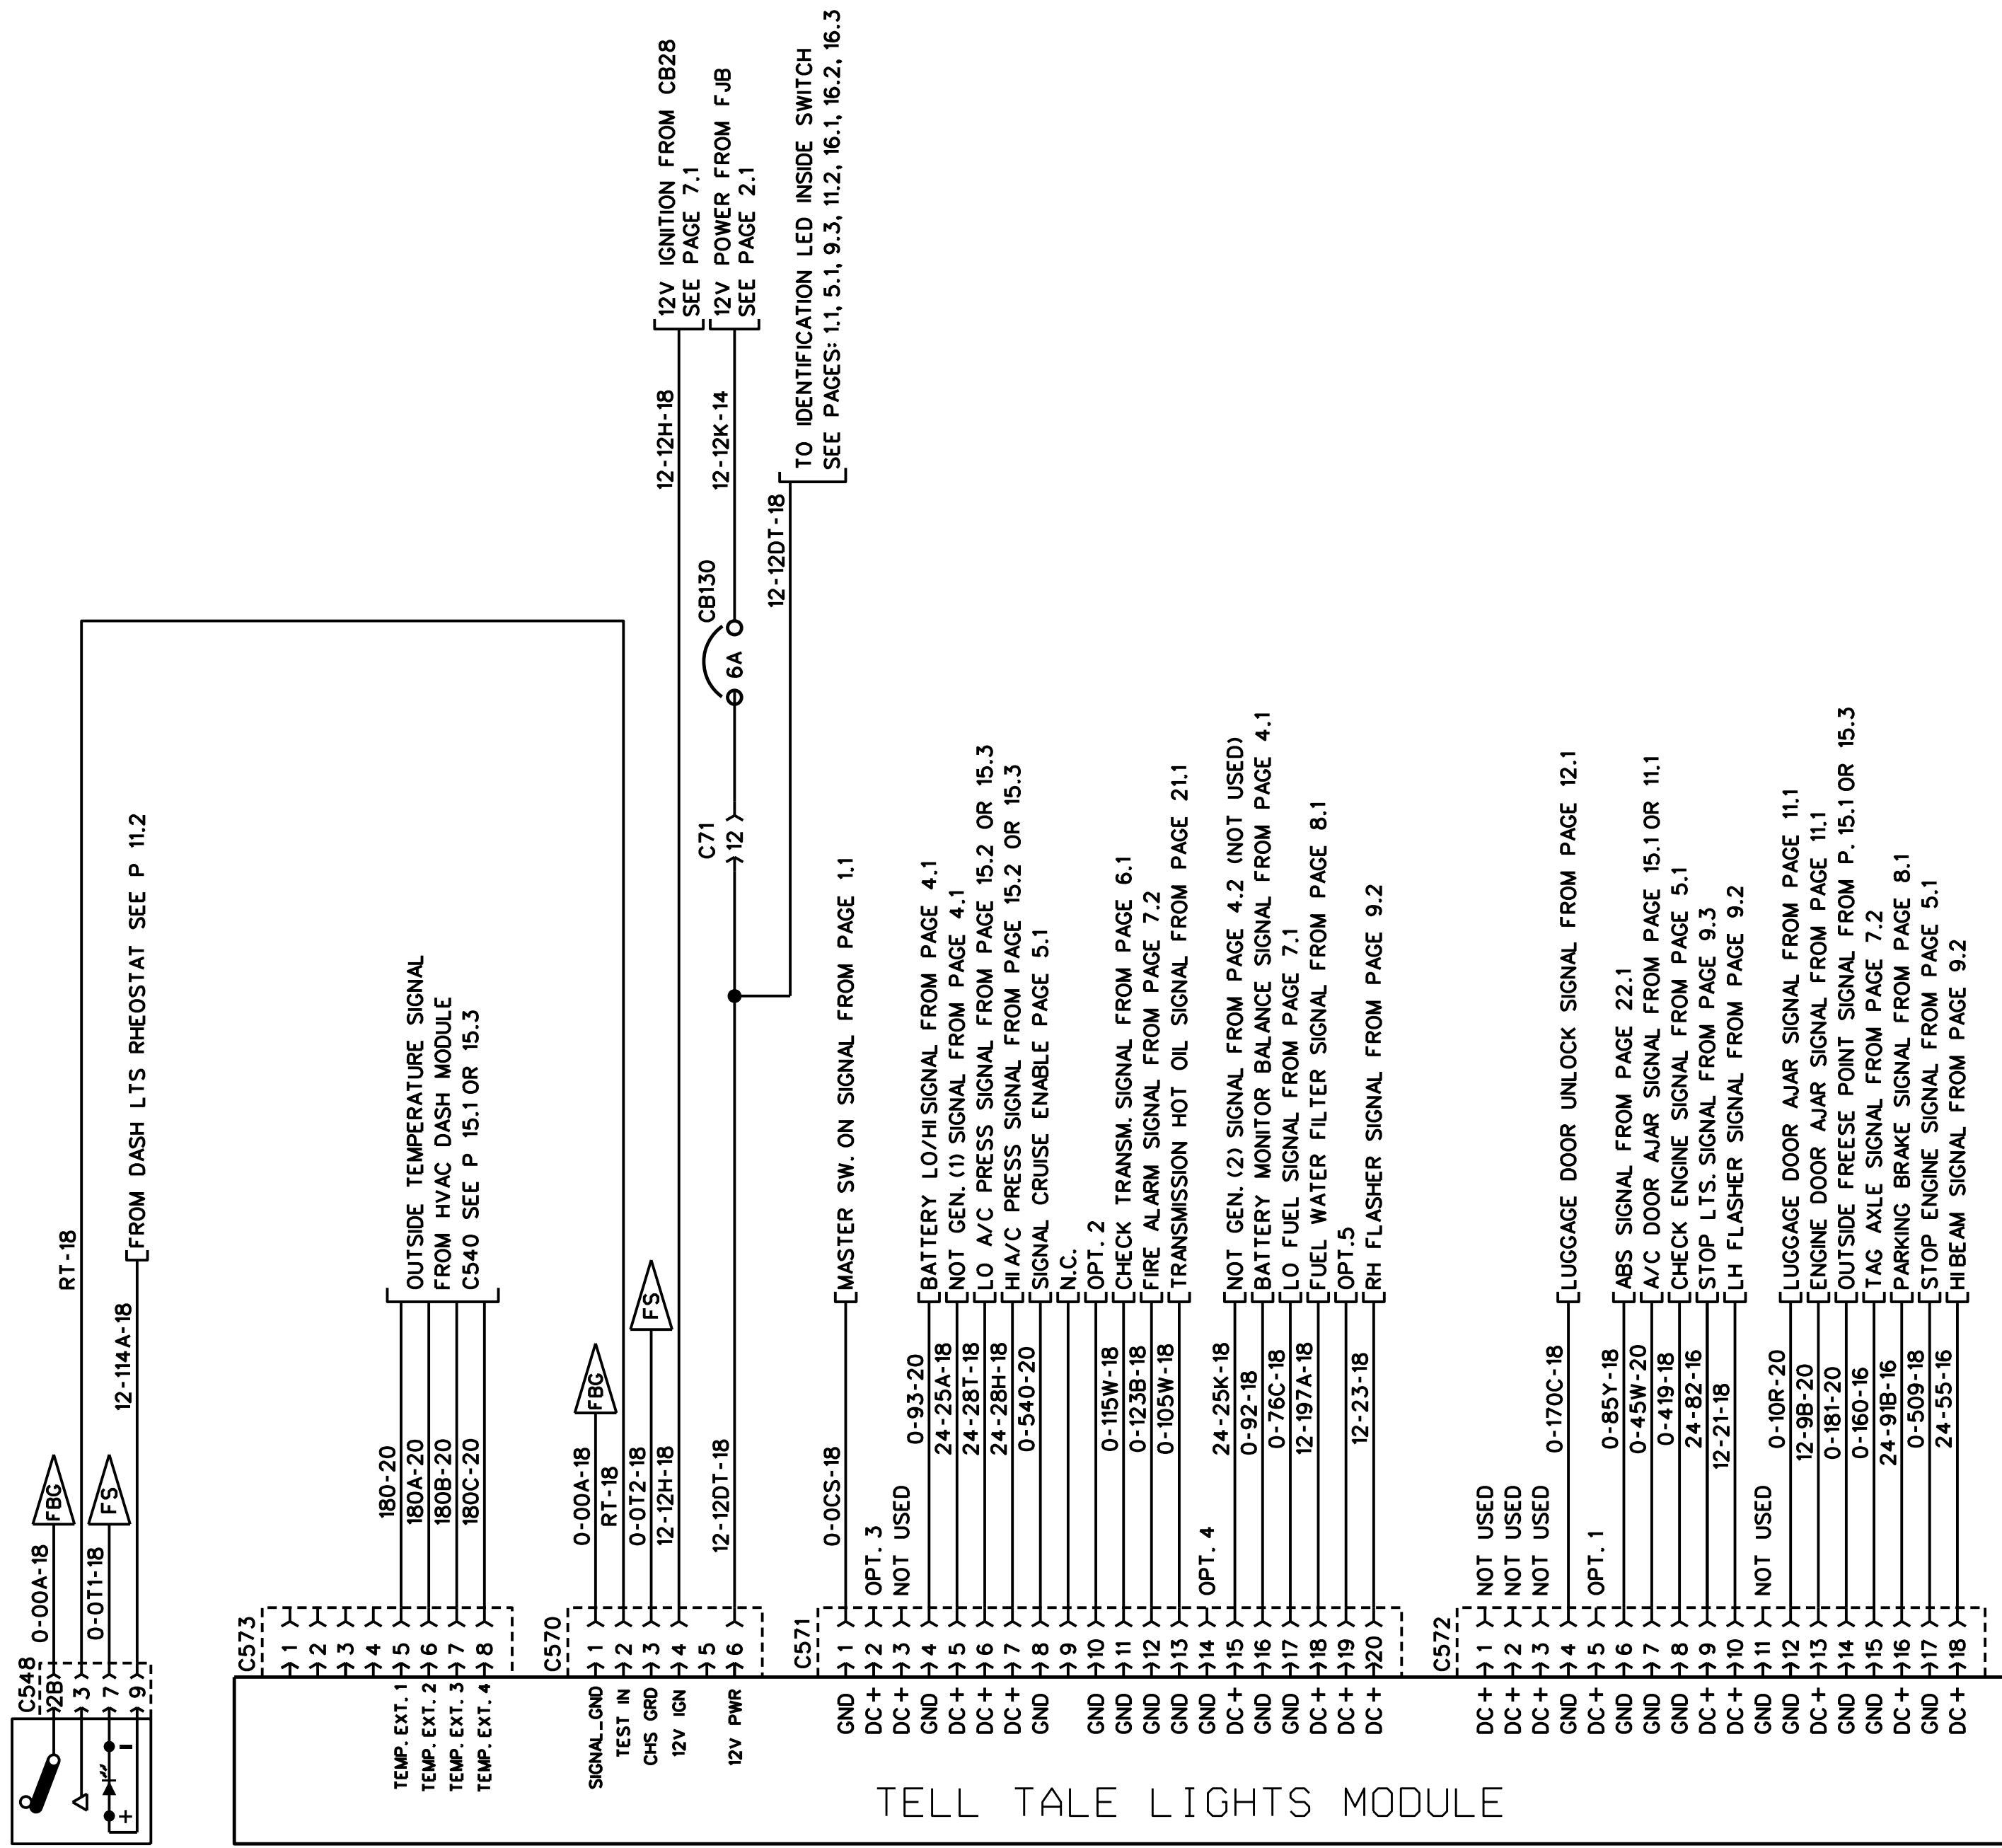

REMOTE TEST SW.

TELL TALE LIGHT MODULES

TELL TALE LIGHTS MODULE