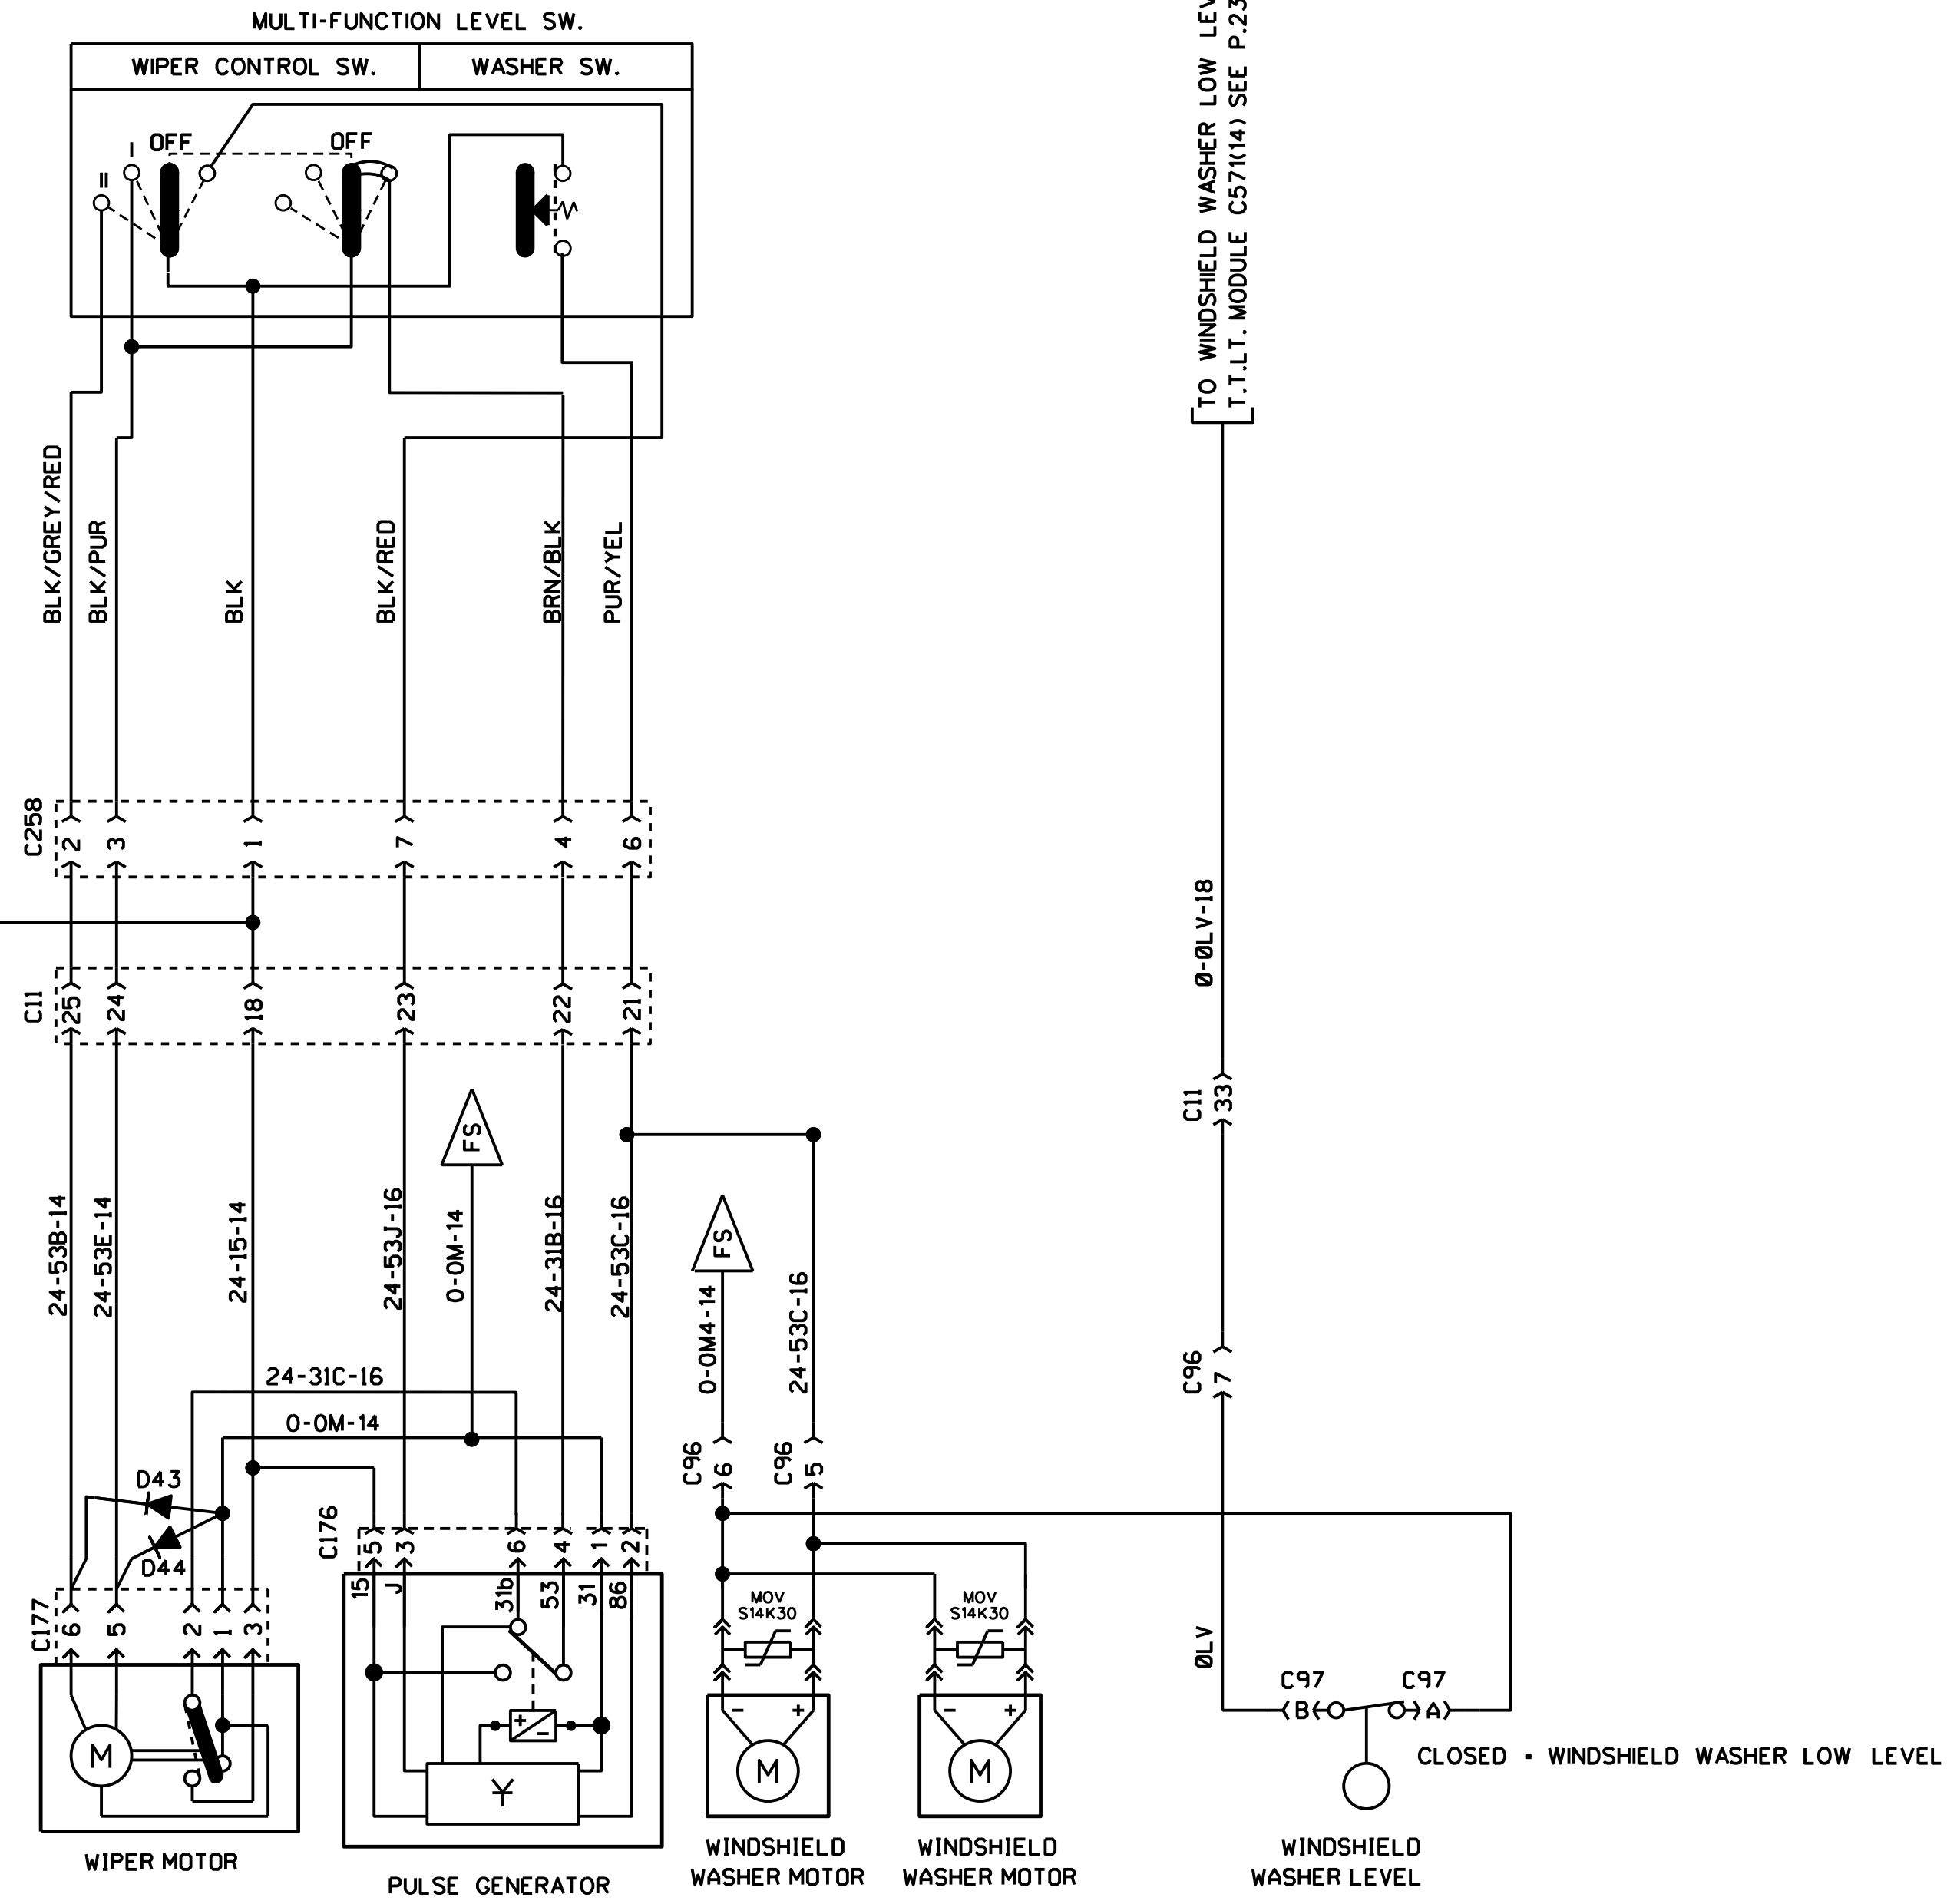

24 VOLTS IGNITION
FROM CB49 SEE P. 9.2

WINDSHIELD WIPER AND WASHER