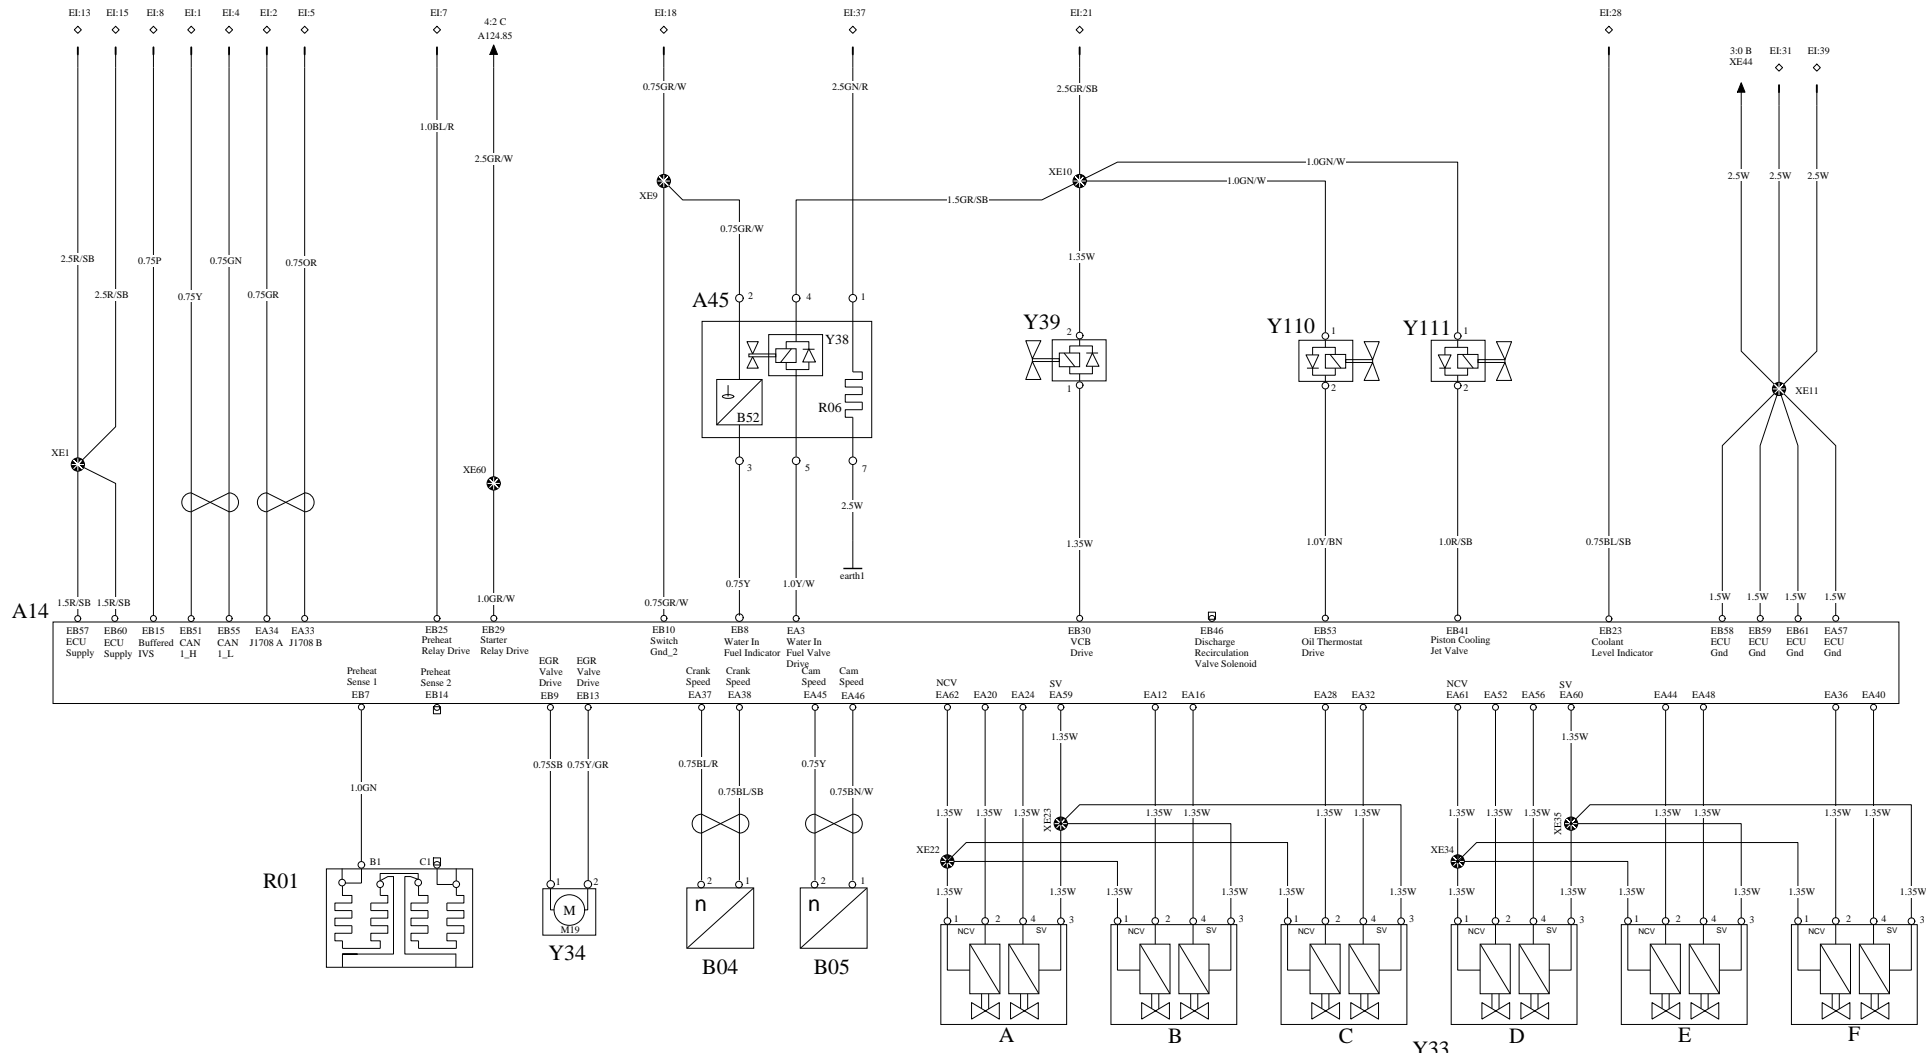

ENGINE

HDE13 US10 PREVOST

WIRING DIAGRAM

Document title
WIRING DIAGRAM
 Document type
INSTALLATION REQUIREMENT

Document No
21357389

Issue
07

Volume
01

Page
2(6)