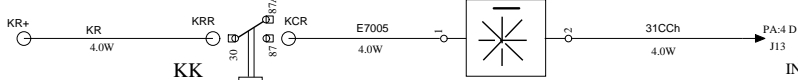

KITCHEN

FA

WIRING DIAGRAM

E7005

INDIRECT LIGHT FOR KITCHEN CA

SWITCH, INTERIOR LIGHT IN KITCHEN CA

E7004

I/O-B Body I/O Module, Middle Toilet A43