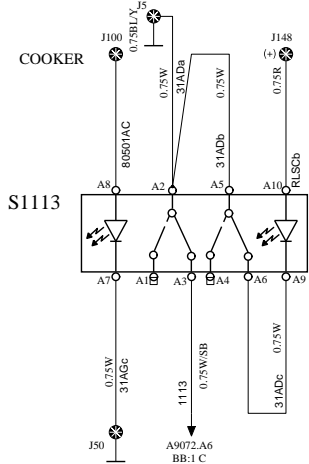

KITCHEN

FA

WIRING DIAGRAM

E7005

INDIRECT LIGHT FOR KITCHEN CA

SWITCH, INTERIOR LIGHT IN KITCHEN CA

E7004

I/O-B Body I/O Module, Middle Toilet A43

LAMP INDIRECT LIGHT

E4065.C

E4065.B