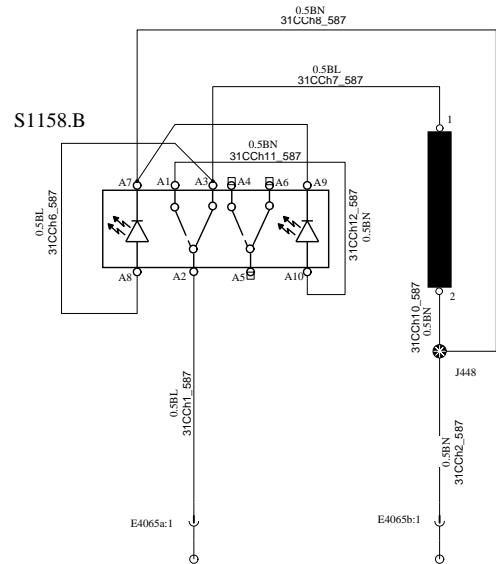

KITCHEN

FA

WIRING DIAGRAM

E7005

INDIRECT LIGHT FOR KITCHEN CA

SWITCH, INTERIOR LIGHT IN KITCHEN CA

E7004

I/O-B Body I/O Module, Middle Toilet A43

LAMP INDIRECT LIGHT

E4065.C

E4065.B