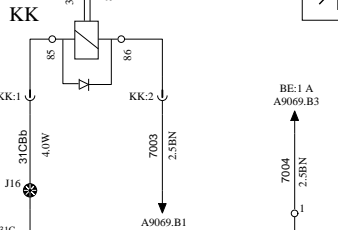

KITCHEN

FA

WIRING DIAGRAM

E7005

INDIRECT LIGHT FOR KITCHEN CA

SWITCH, INTERIOR LIGHT IN KITCHEN CA

E7004

I/O-B Body I/O Module, Middle Toilet A43

LAMP INDIRECT LIGHT

E4065.C

E4065.B