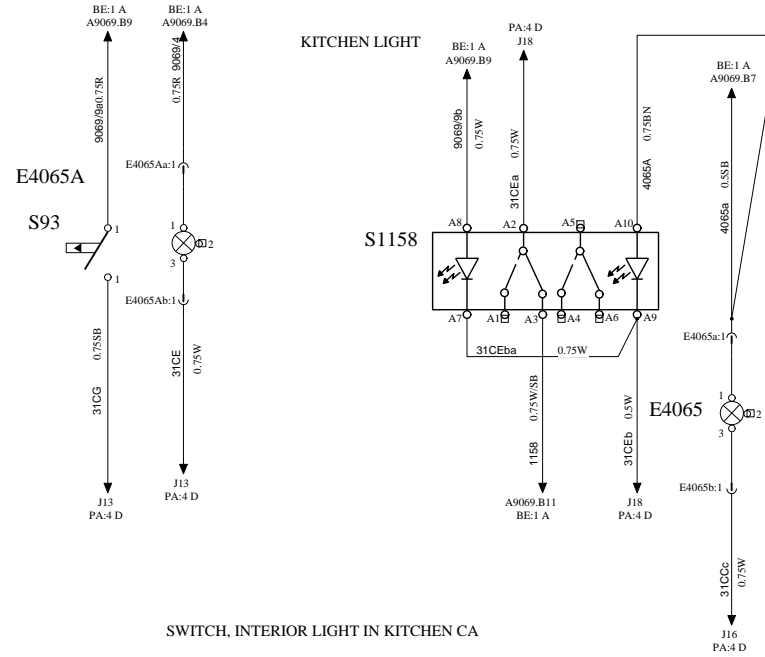

KITCHEN

FA

WIRING DIAGRAM

E7005

INDIRECT LIGHT FOR KITCHEN CA

SWITCH, INTERIOR LIGHT IN KITCHEN CA

E7004

I/O-B Body I/O Module, Middle Toilet A43

LAMP INDIRECT LIGHT

E4065.C

E4065.B