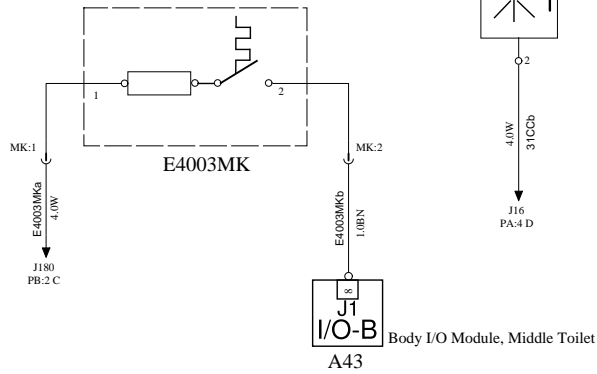

KITCHEN

FA

WIRING DIAGRAM

E7005

INDIRECT LIGHT FOR KITCHEN CA

SWITCH, INTERIOR LIGHT IN KITCHEN CA

E7004

I/O-B Body I/O Module, Middle Toilet A43

LAMP INDIRECT LIGHT

E4065.C

E4065.B