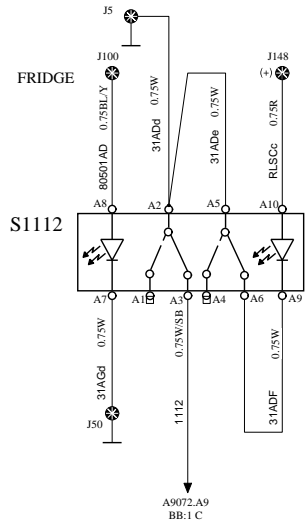

KITCHEN

FA

WIRING DIAGRAM

E7005

INDIRECT LIGHT FOR KITCHEN CA

SWITCH, INTERIOR LIGHT IN KITCHEN CA

E7004

I/O-B Body I/O Module, Middle Toilet A43

LAMP INDIRECT LIGHT

E4065.C

E4065.B