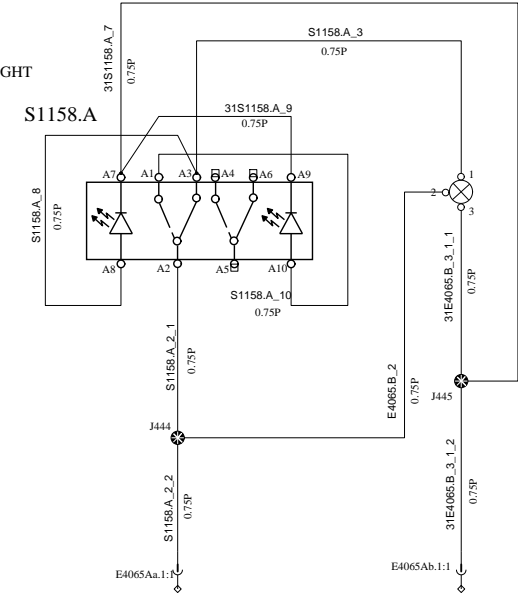

KITCHEN

FA

WIRING DIAGRAM

E7005

INDIRECT LIGHT FOR KITCHEN CA

SWITCH, INTERIOR LIGHT IN KITCHEN CA

E7004

I/O-B Body I/O Module, Middle Toilet A43

LAMP INDIRECT LIGHT

E4065.C

E4065.B