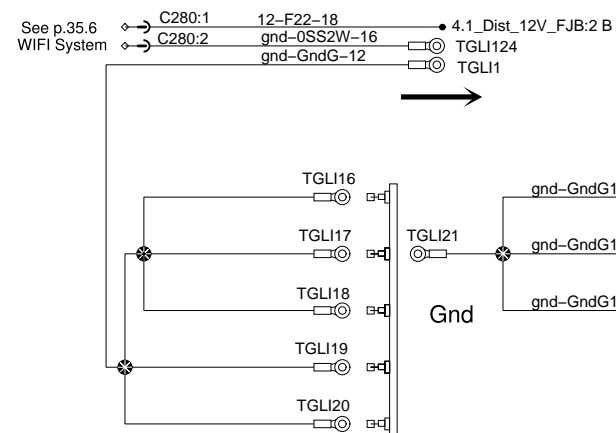

Cadec and seat belt alarm

USSC Seat belt switch

Wireless system power

Inputs from Cadec