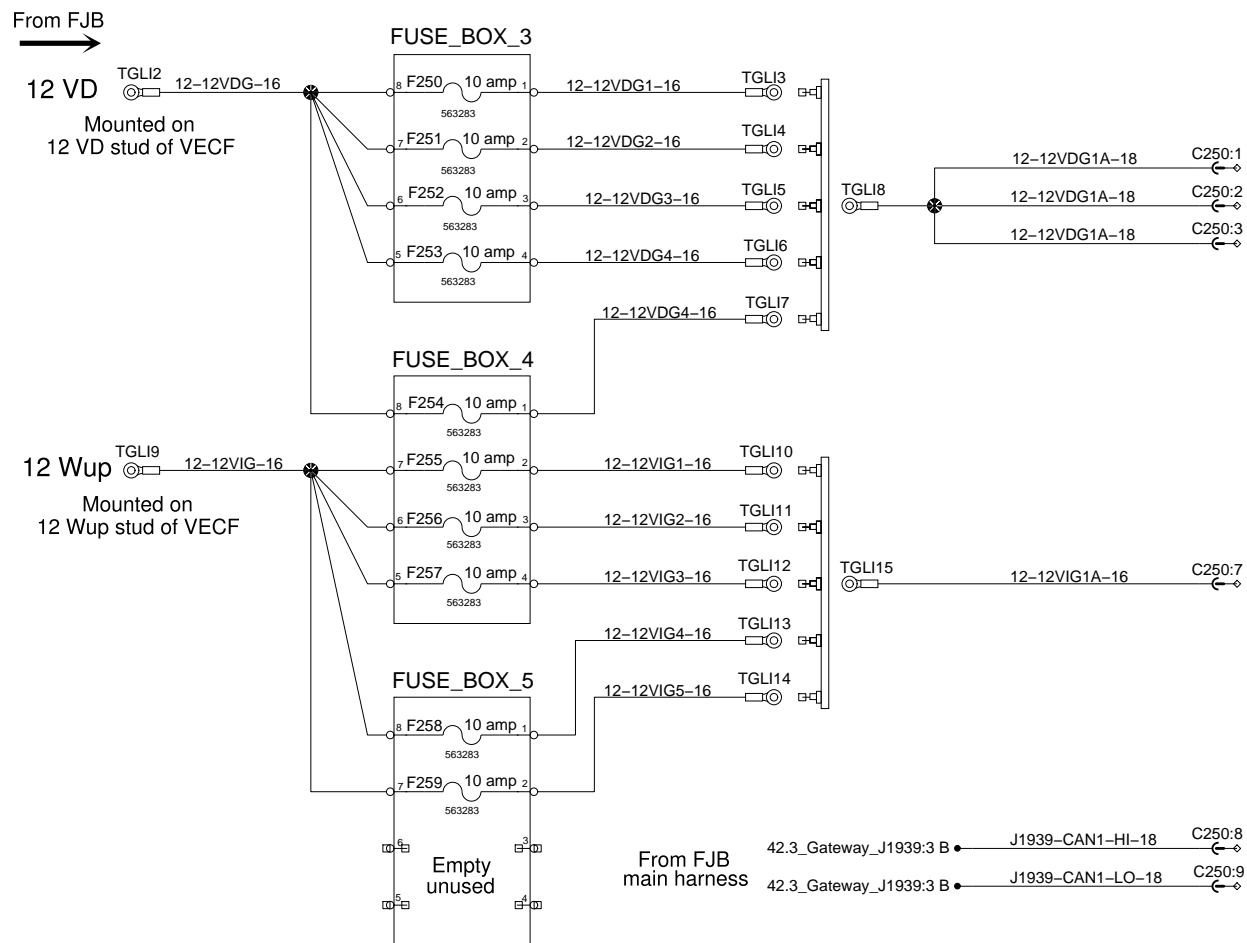

Cadec and seat belt alarm

USSC Seat belt switch

Wireless system power

Inputs from Cadec