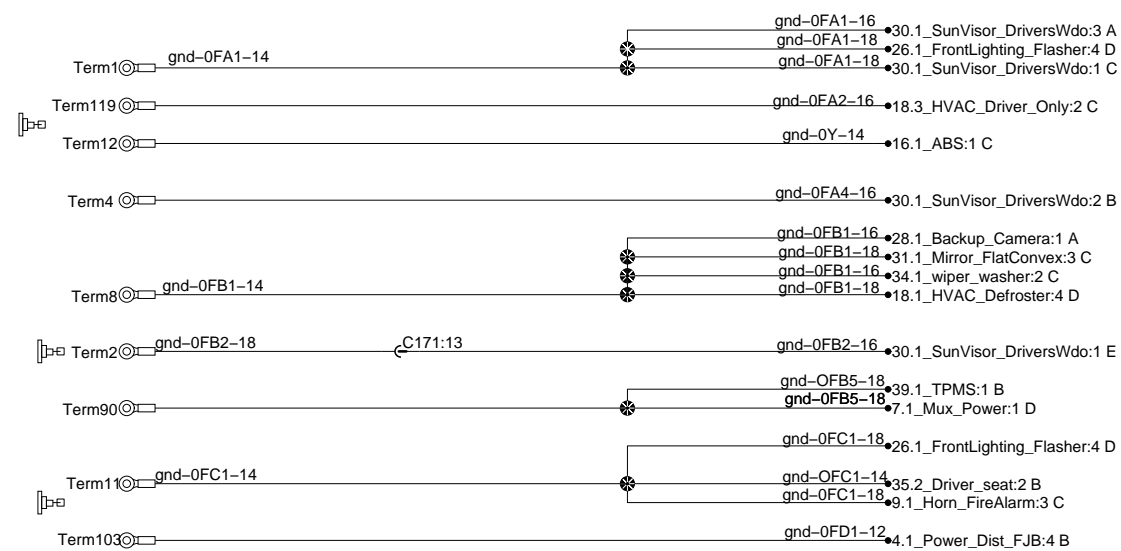

Ground Distribution

Electronic gnd to Dash harness

To LH console electronic gnd

To RH console electronic gnd

Eng. cmpt gnd stud

FJB gnd stud

Front Top gnd stud

RH Console gnd stud