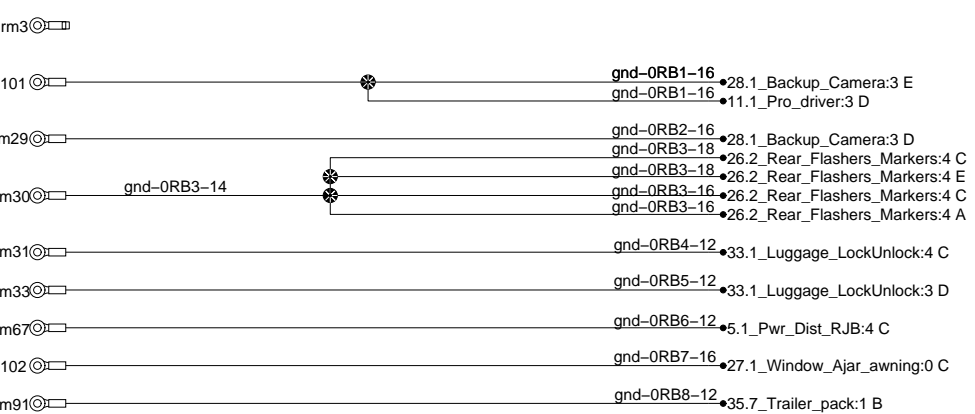

RJB gnd stud