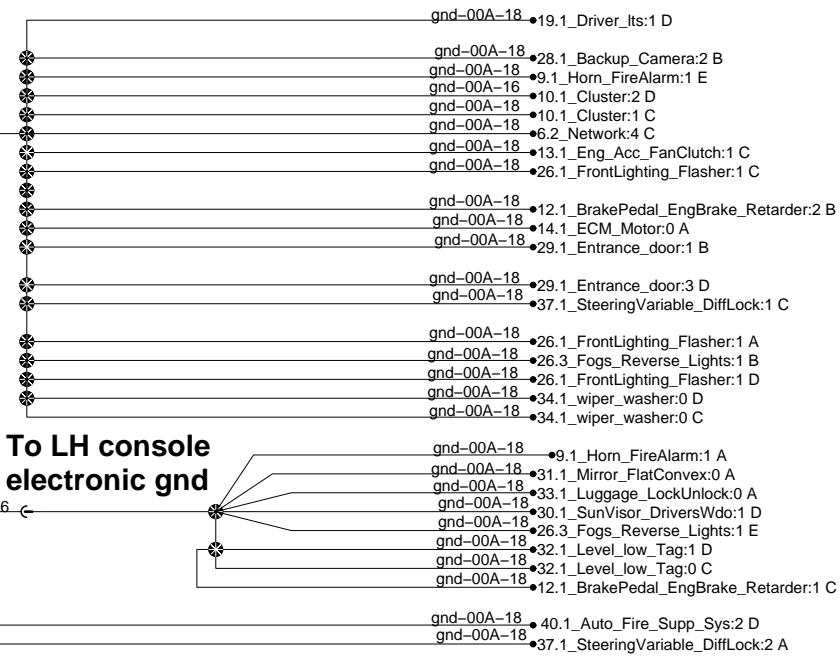

Ground Distribution

Electronic gnd to Dash harness

To LH console electronic gnd

To RH console electronic gnd

Eng. cmpt gnd stud

FJB gnd stud

Front Top gnd stud

RH Console gnd stud