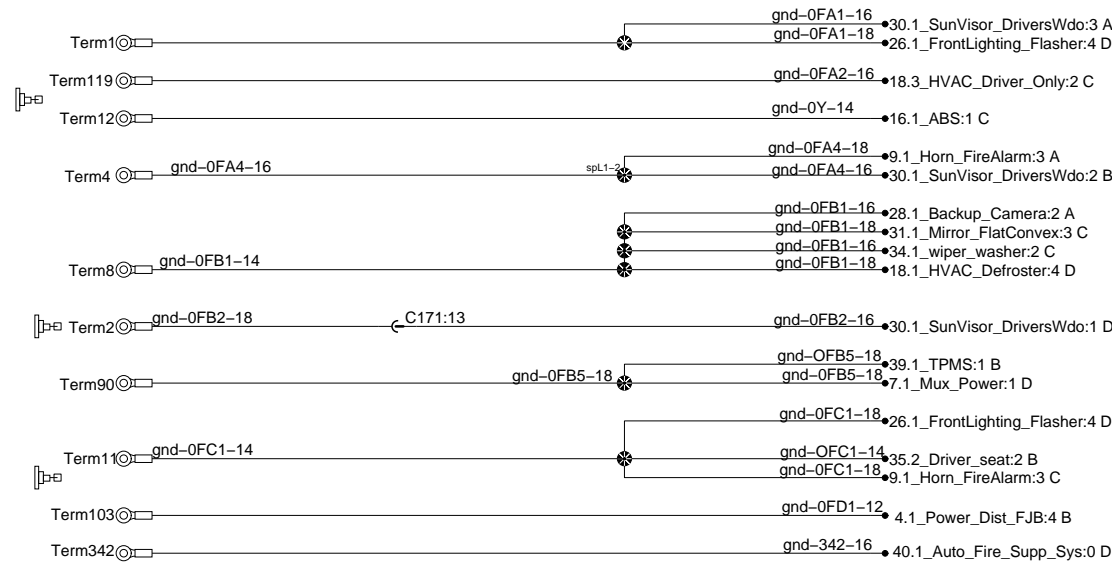

Ground Distribution

Electronic gnd to Dash harness

To LH console electronic gnd

To RH console electronic gnd

Eng. cmpt gnd stud

FJB gnd stud

Front Top gnd stud

RH Console gnd stud