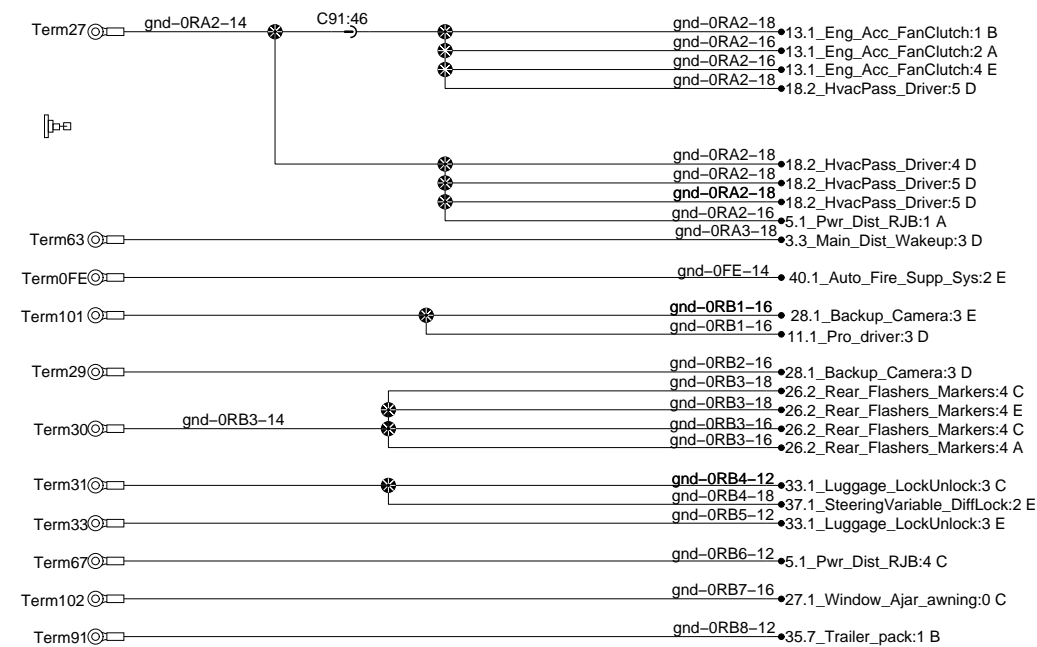

Ground Distribution

Electronic gnd to Dash harness

To LH console electronic gnd

To RH console electronic gnd

Eng. cmpt gnd stud

FJB gnd stud

Front Top gnd stud

RH Console gnd stud

Evaporator cmpt gnd stud

Engine cmpt electronic gnd

RJB gnd stud

SLIDE OUT chassis gnd