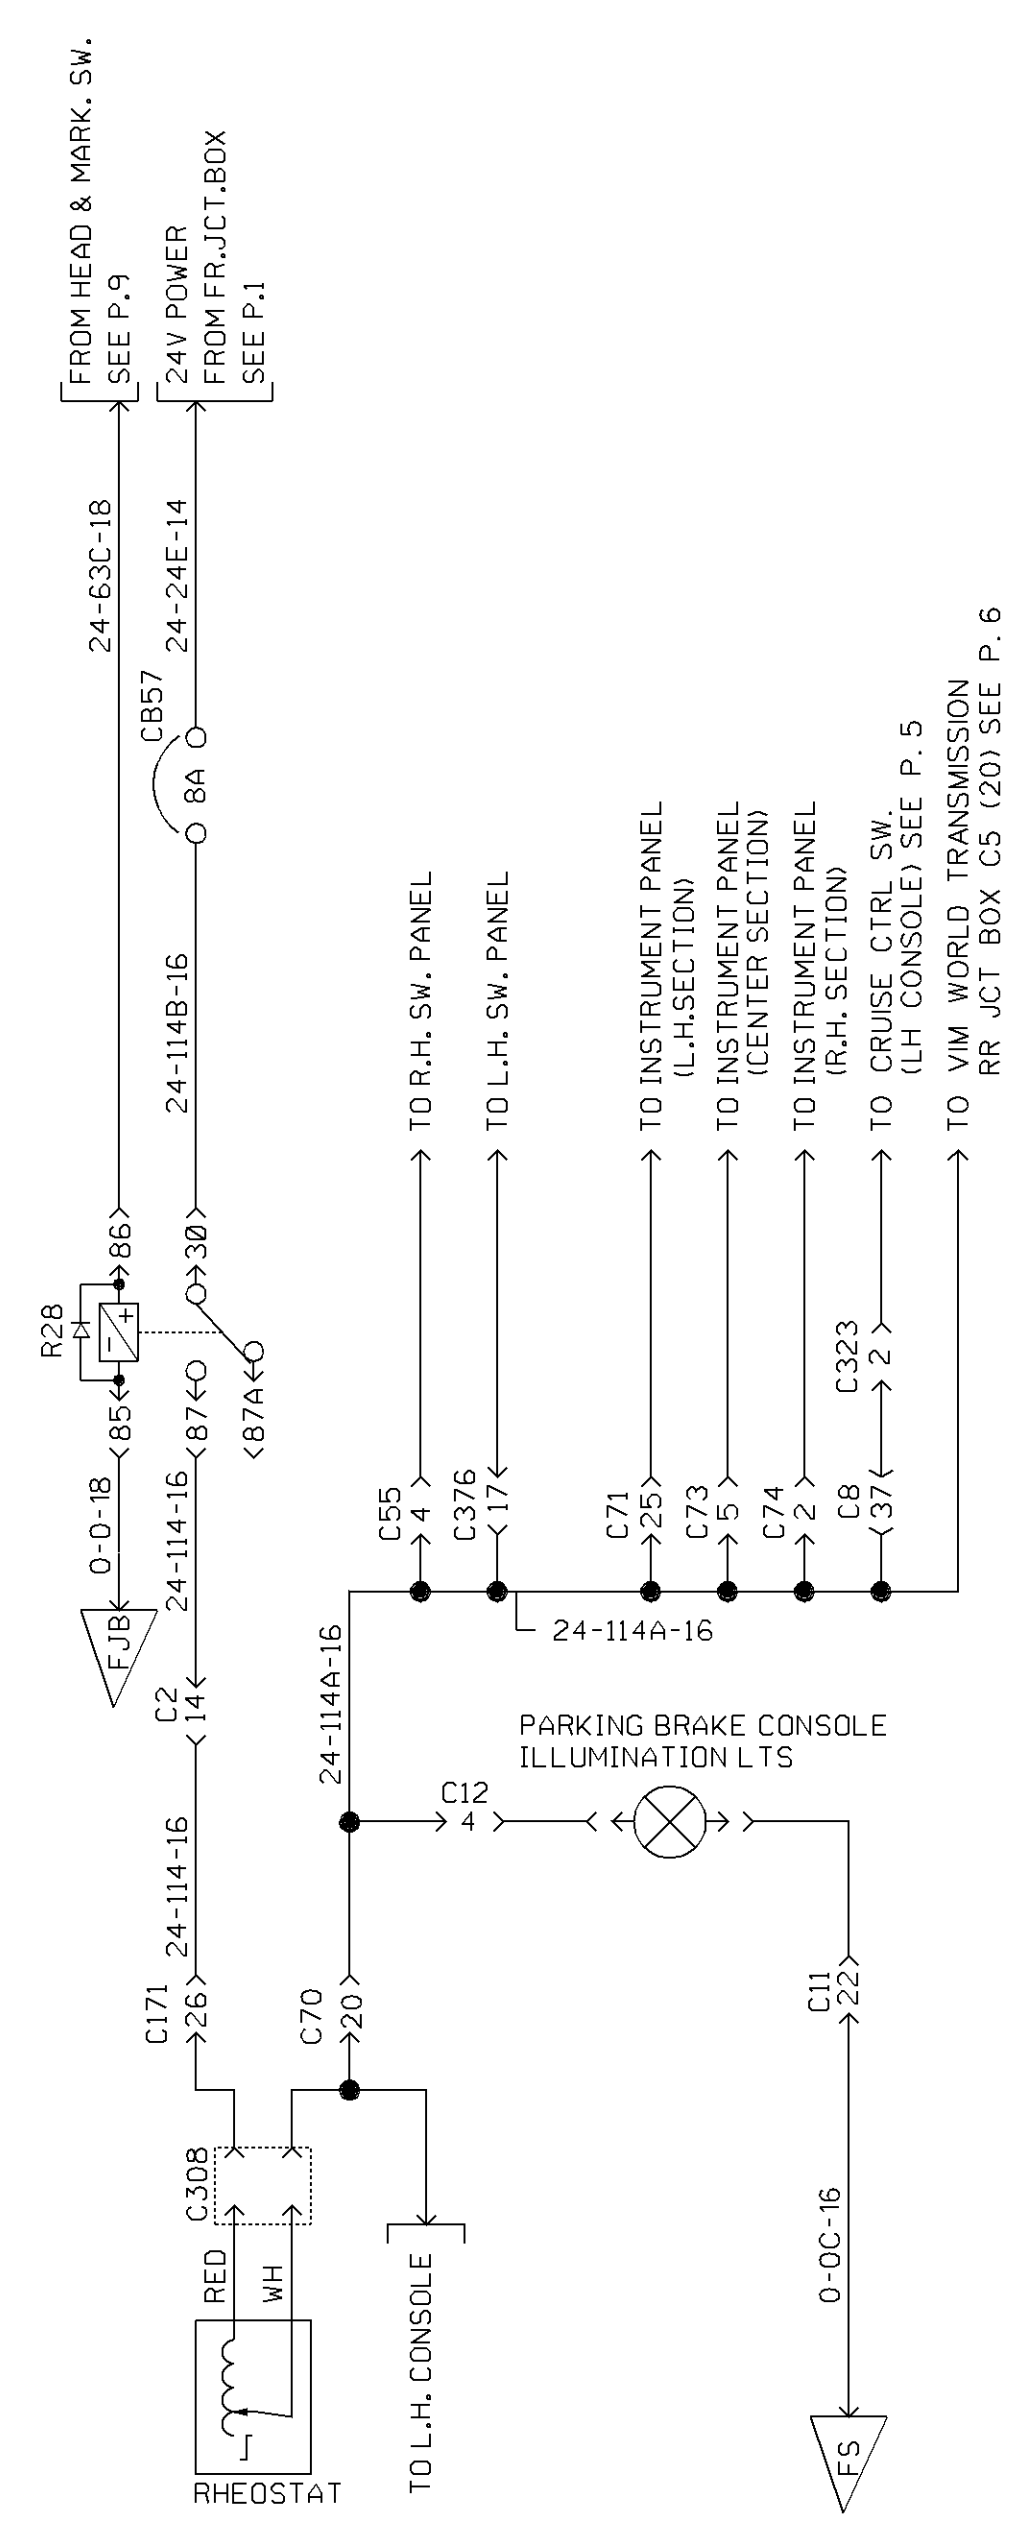

DRIVER'S LTS
3-WAY SW.

ENTRANCE DOOR SW. & LTS
INTERIOR LIGHTING

DASH LTS. RHEOSTAT