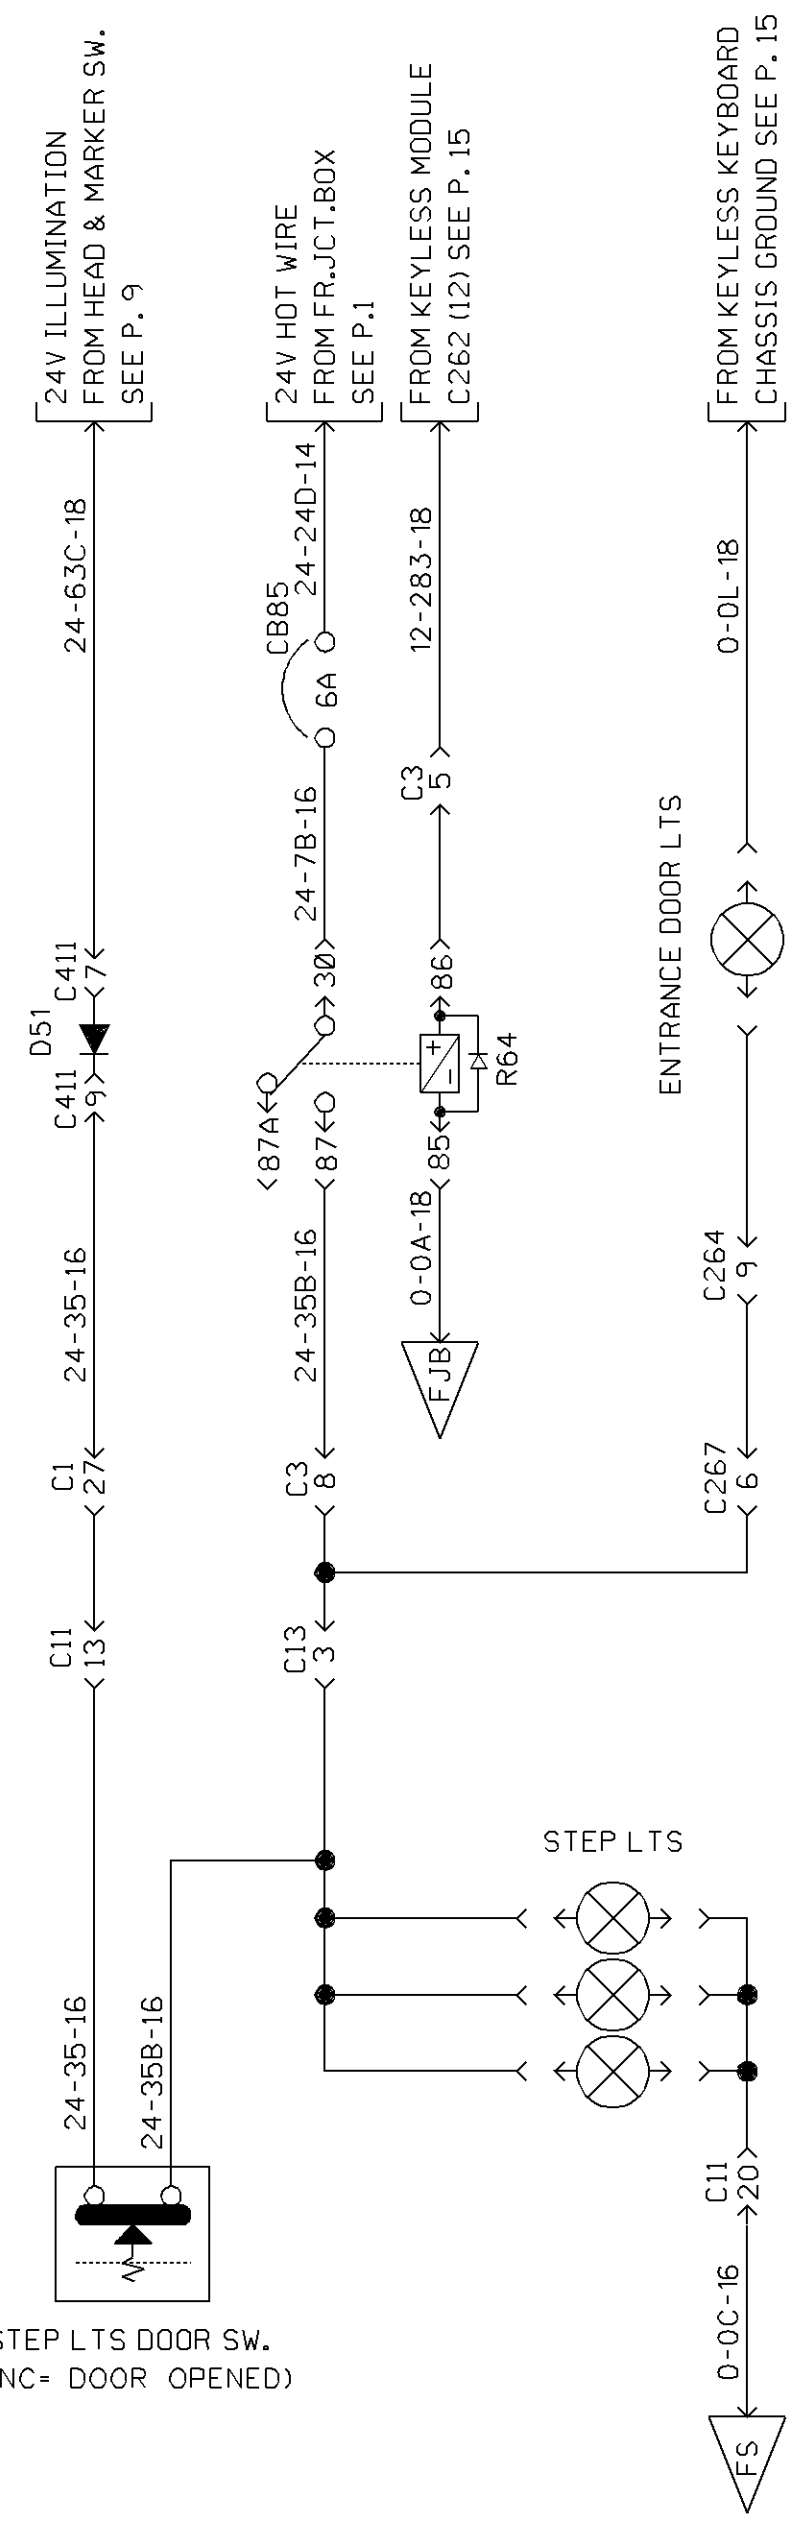

DRIVER'S LTS
3-WAY SW.

ENTRANCE DOOR SW. & LTS
INTERIOR LIGHTING

DASH LTS. RHEOSTAT