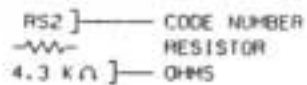

WIRING DIAGRAM KEYS

- BLK BLACK
- YEL YELLOW
- RED RED
- WH WHITE
- GRY GREY
- ORA ORANGE
- BLU BLUE
- GRN GREEN
- BRN BROWN
- PUR PURPLE
- PK PINK