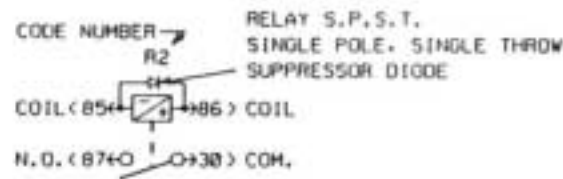

WIRING DIAGRAM KEYS

- BLK BLACK
- YEL YELLOW
- RED RED
- WH WHITE
- GRY GREY
- ORA ORANGE
- BLU BLUE
- GRN GREEN
- BRN BROWN
- PUR PURPLE
- PK PINK