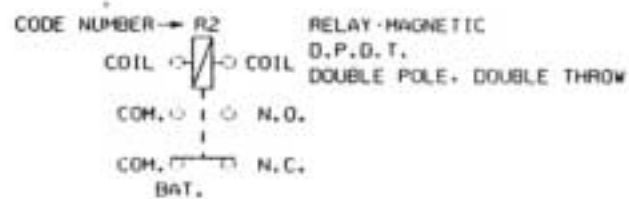

WIRING DIAGRAM KEYS

- BLK BLACK
- YEL YELLOW
- RED RED
- WH WHITE
- GRY GREY
- ORA ORANGE
- BLU BLUE
- GRN GREEN
- BRN BROWN
- PUR PURPLE
- PK PINK