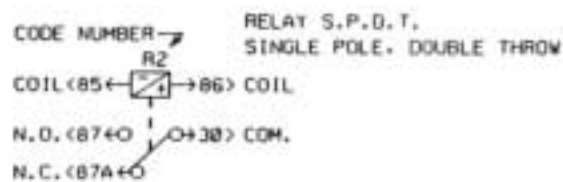

WIRING DIAGRAM KEYS

- BLK BLACK
- YEL YELLOW
- RED RED
- WH WHITE
- GRY GREY
- ORA ORANGE
- BLU BLUE
- GRN GREEN
- BRN BROWN
- PUR PURPLE
- PK PINK