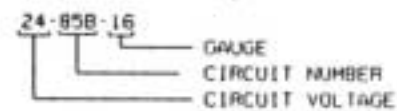

WIRING DIAGRAM KEYS

- BLK BLACK
- YEL YELLOW
- RED RED
- WH WHITE
- GRY GREY
- ORA ORANGE
- BLU BLUE
- GRN GREEN
- BRN BROWN
- PUR PURPLE
- PK PINK