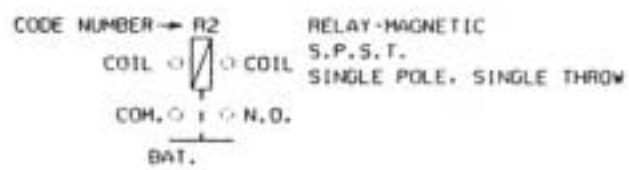

WIRING DIAGRAM KEYS

- BLK BLACK
- YEL YELLOW
- RED RED
- WH WHITE
- GRY GREY
- ORA ORANGE
- BLU BLUE
- GRN GREEN
- BRN BROWN
- PUR PURPLE
- PK PINK