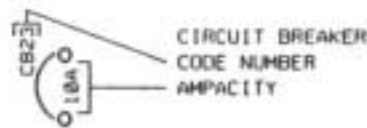

WIRING DIAGRAM KEYS

- BLK BLACK
- YEL YELLOW
- RED RED
- WH WHITE
- GRY GREY
- ORA ORANGE
- BLU BLUE
- GRN GREEN
- BRN BROWN
- PUR PURPLE
- PK PINK