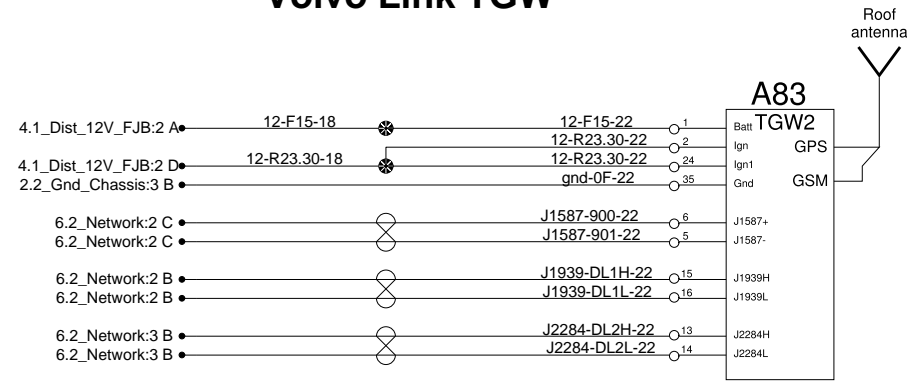

Volvo Link TGW

Air Dryer Electric Control and Heater