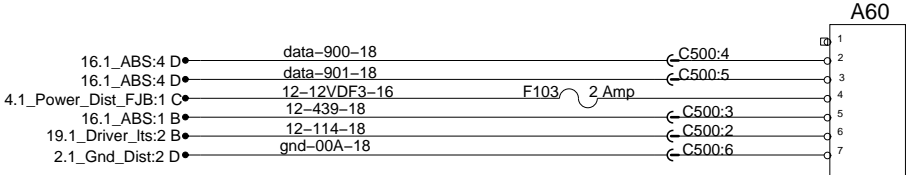

Pro-driver

Rear Junction Box Fan

ENGINE BLOCK HEATER