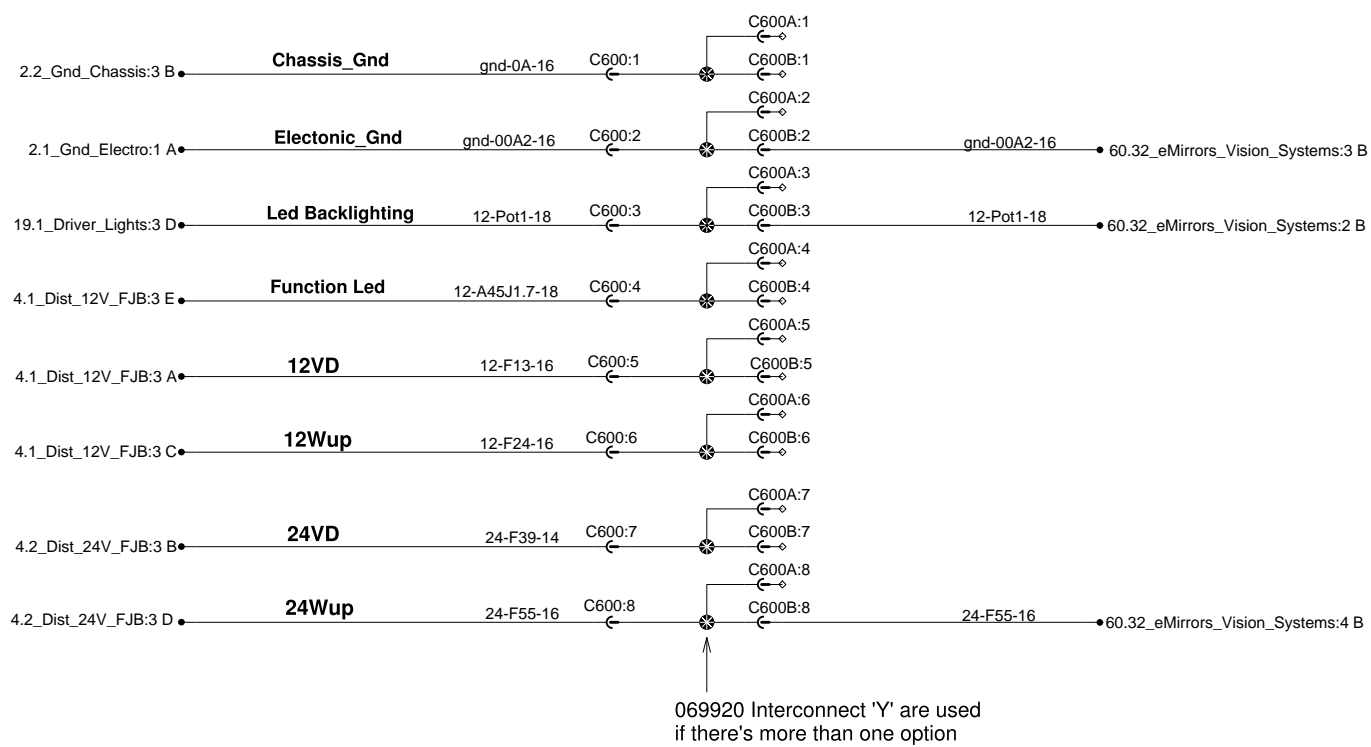

# Customer Adaptation Dash Interface (Central Dashboard Connector)

069920 Interconnect 'Y' are used  
if there's more than one option