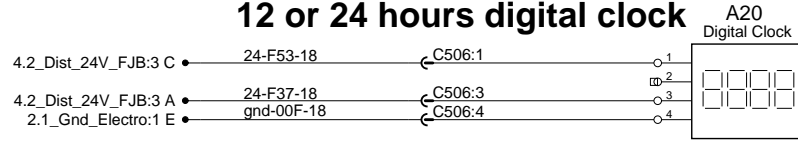

0

1

2

3

4

Digital clock & Backup camera

12 or 24 hours digital clock

A