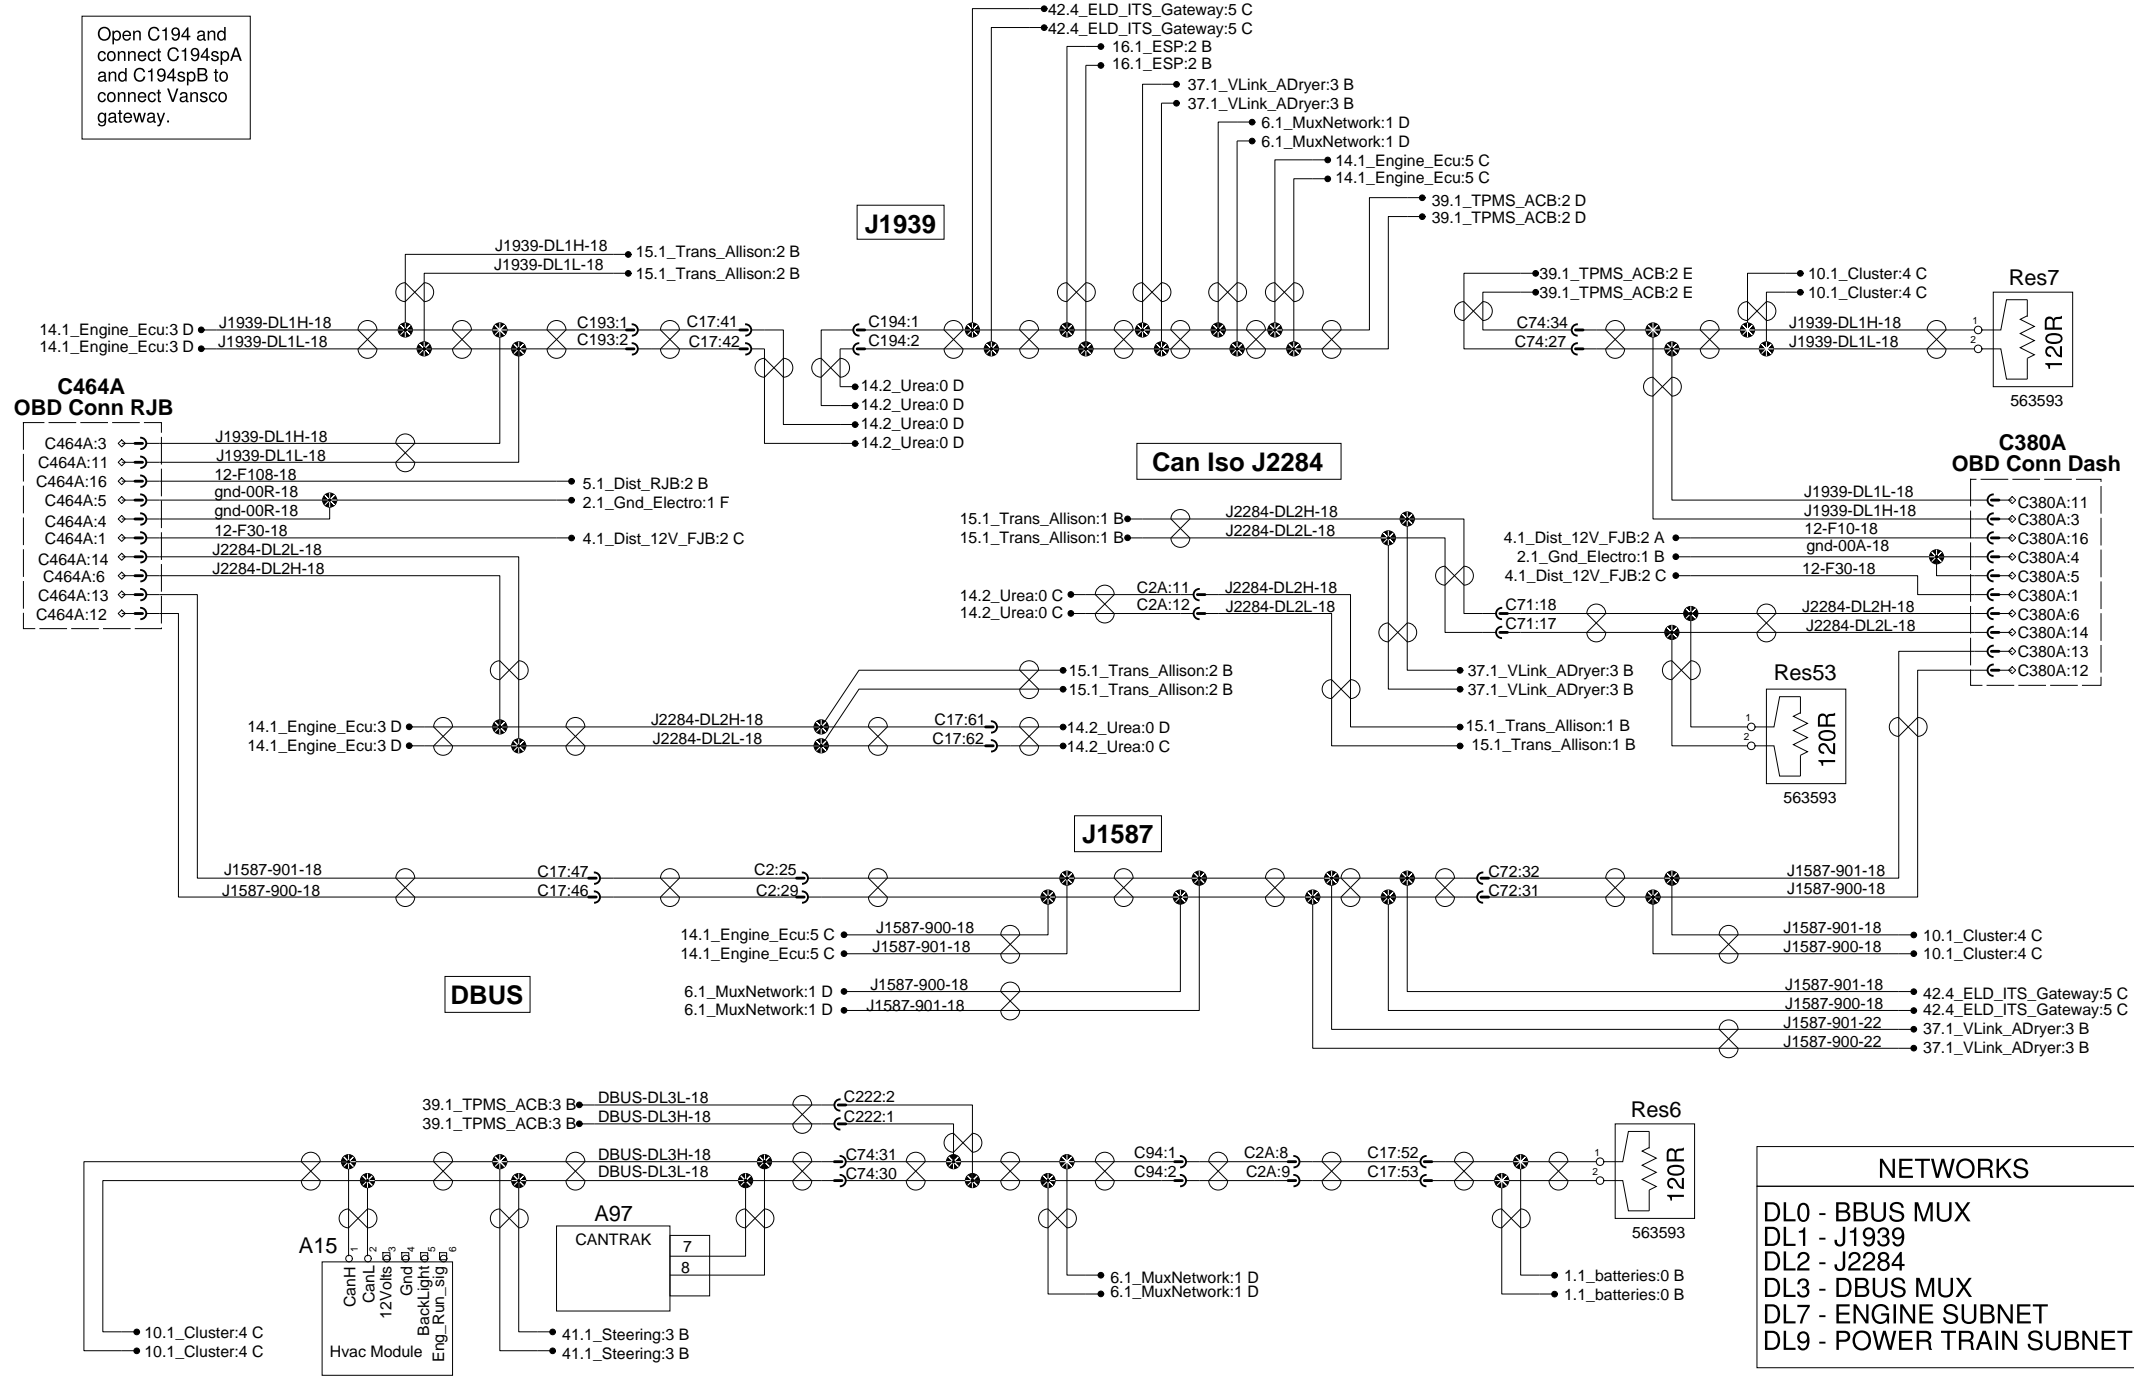

J1939, Can Iso J2284, J1587 and DBUS

Open C194 and connect C194spA and C194spB to connect Vansco gateway.

NETWORKS	
DL0	- BBUS MUX
DL1	- J1939
DL2	- J2284
DL3	- DBUS MUX
DL7	- ENGINE SUBNET
DL9	- POWER TRAIN SUBNET