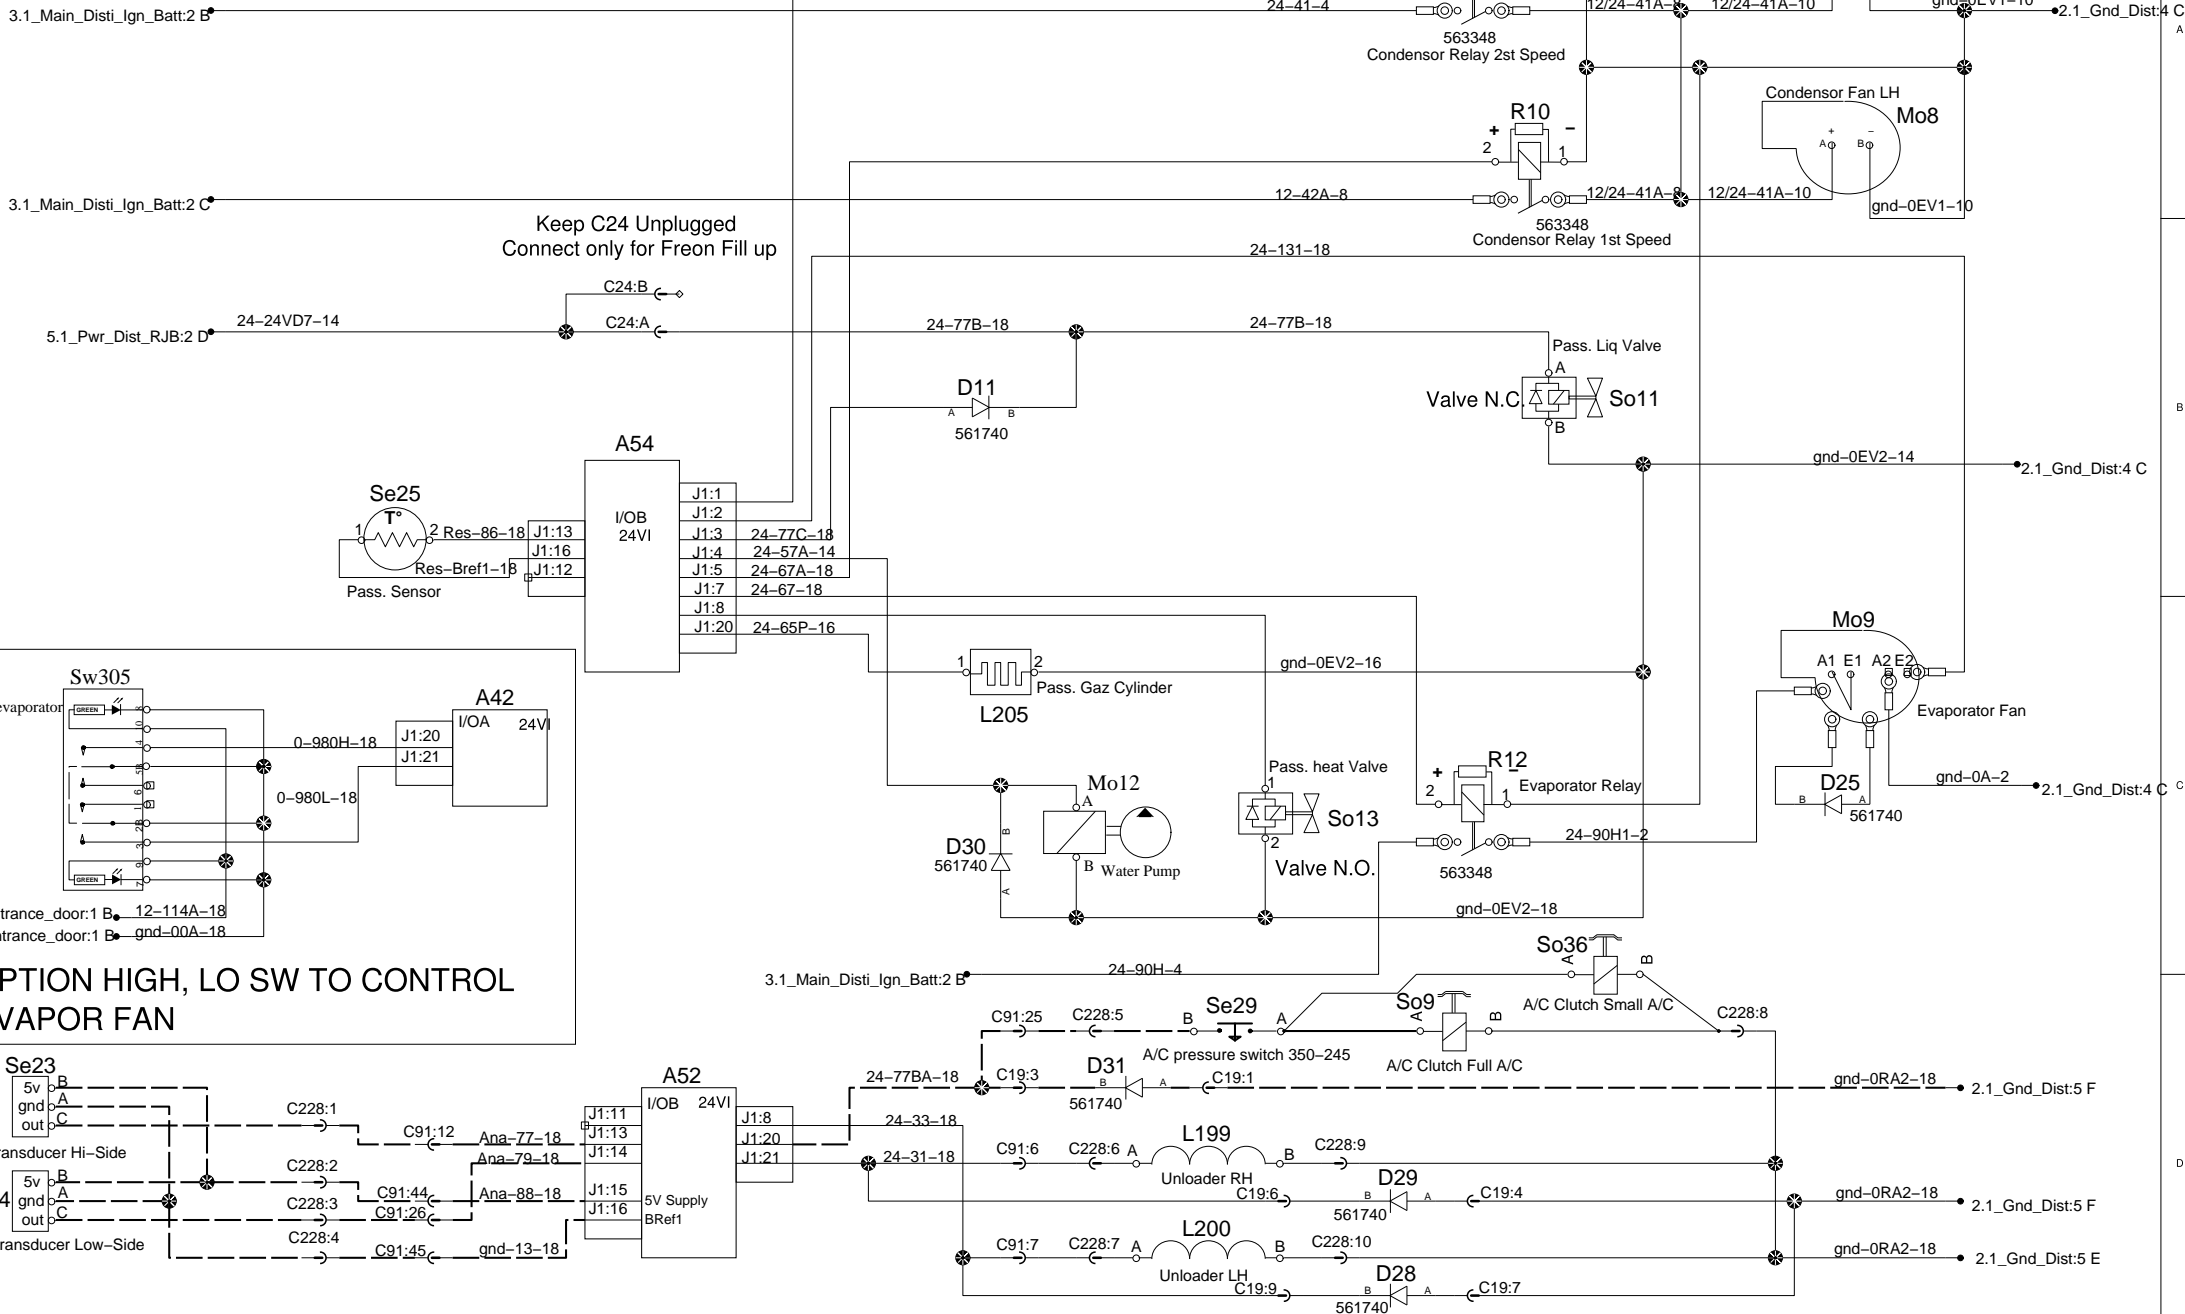

Hvac

Wiring identifiers

———— Full A/C
 - - - - - Full A/C and Small A/C

Keep C24 Unplugged
 Connect only for Freon Fill up

OPTION HIGH, LO SW TO CONTROL EVAPOR FAN