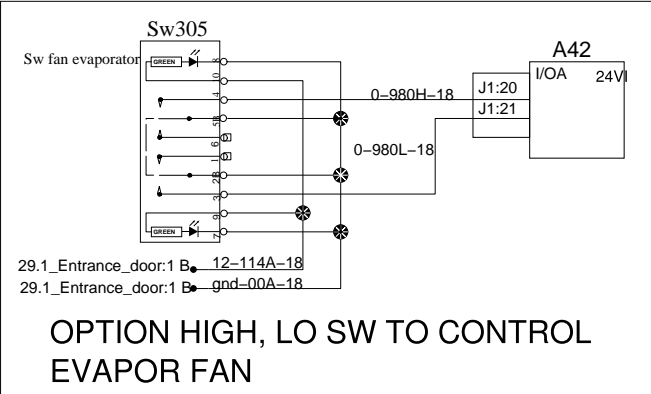

Hvac

Wiring identifiers

———— Full A/C
 - - - - - Full A/C and Small A/C

Keep C24 Unplugged
 Connect only for Freon Fill up

OPTION HIGH, LO SW TO CONTROL EVAPOR FAN