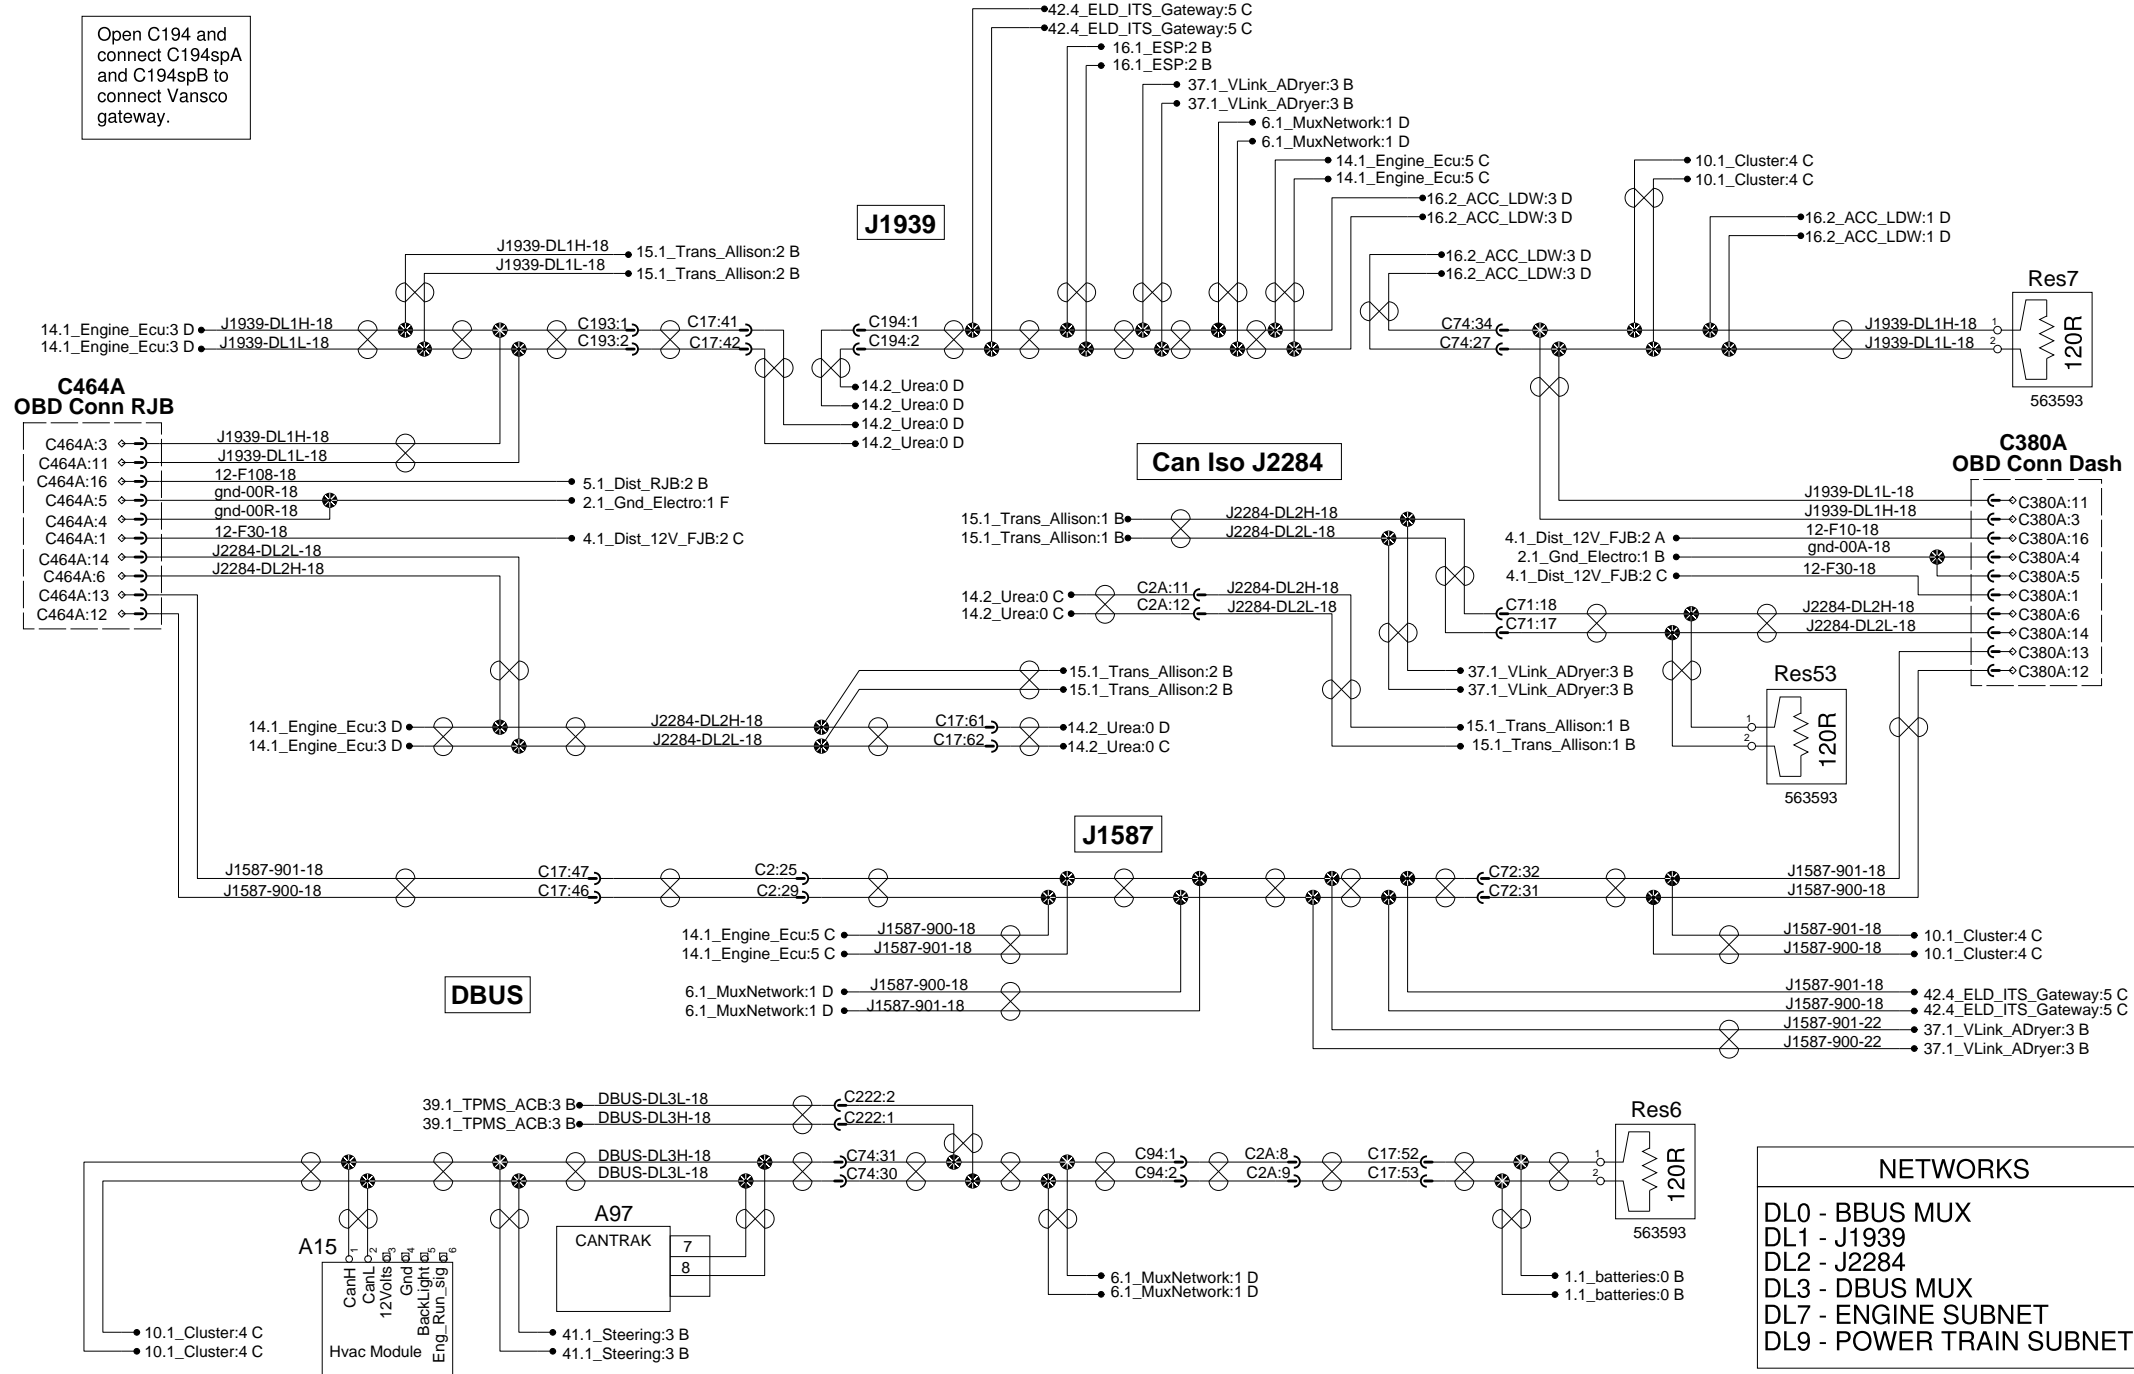

J1939, Can Iso J2284, J1587 and DBUS

Open C194 and connect C194spA and C194spB to connect Vansco gateway.

NETWORKS	
DL0	- BBUS MUX
DL1	- J1939
DL2	- J2284
DL3	- DBUS MUX
DL7	- ENGINE SUBNET
DL9	- POWER TRAIN SUBNET