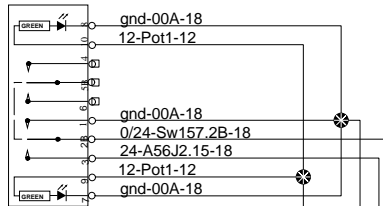

Steering multifunctions

Sw157
Sun_Visor_Driver

Sw158
Sun_Visor_Pass

- 19.1_Driver_Lights:3 C ● 12-Pot1-18
- 2.1_Gnd_Electro:1 A ● gnd-00A-18
- 4.2_Dist_24V_FJB:2 E ● 24-A56J2.15-18

Sun visors