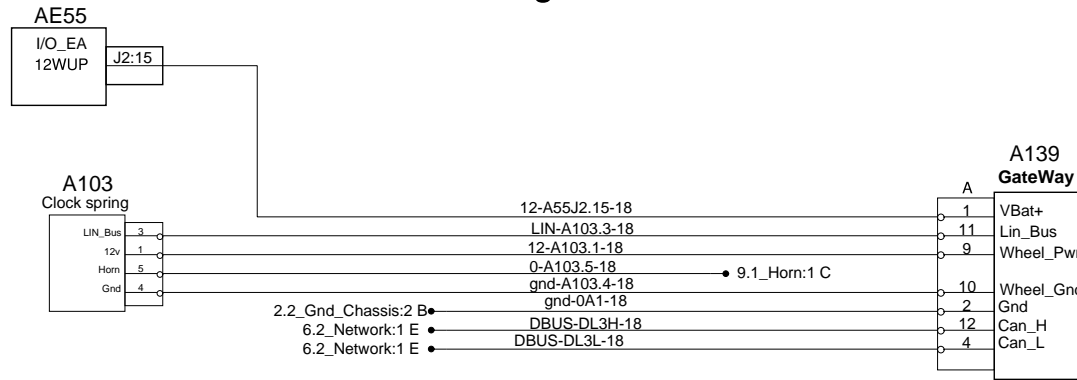

Steering multifunctions

Sw157
Sun_Visor_Driver

Sw158
Sun_Visor_Pass

- 19.1_Driver_Lights:3 C ● 12-Pot1-18
- 2.1_Gnd_Electro:1 A ● gnd-00A-18
- 4.2_Dist_24V_FJB:2 E ● 24-A56J2.15-18

Sun visors