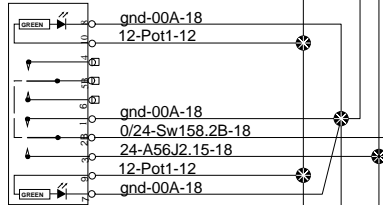

Steering multifunctions

Sw157
Sun_Visor_Driver

Sw158
Sun_Visor_Pass

- 19.1_Driver_Lights:3 C ● 12-Pot1-18
- 2.1_Gnd_Electro:1 A ● gnd-00A-18
- 4.2_Dist_24V_FJB:2 E ● 24-A56J2.15-18

Sun visors