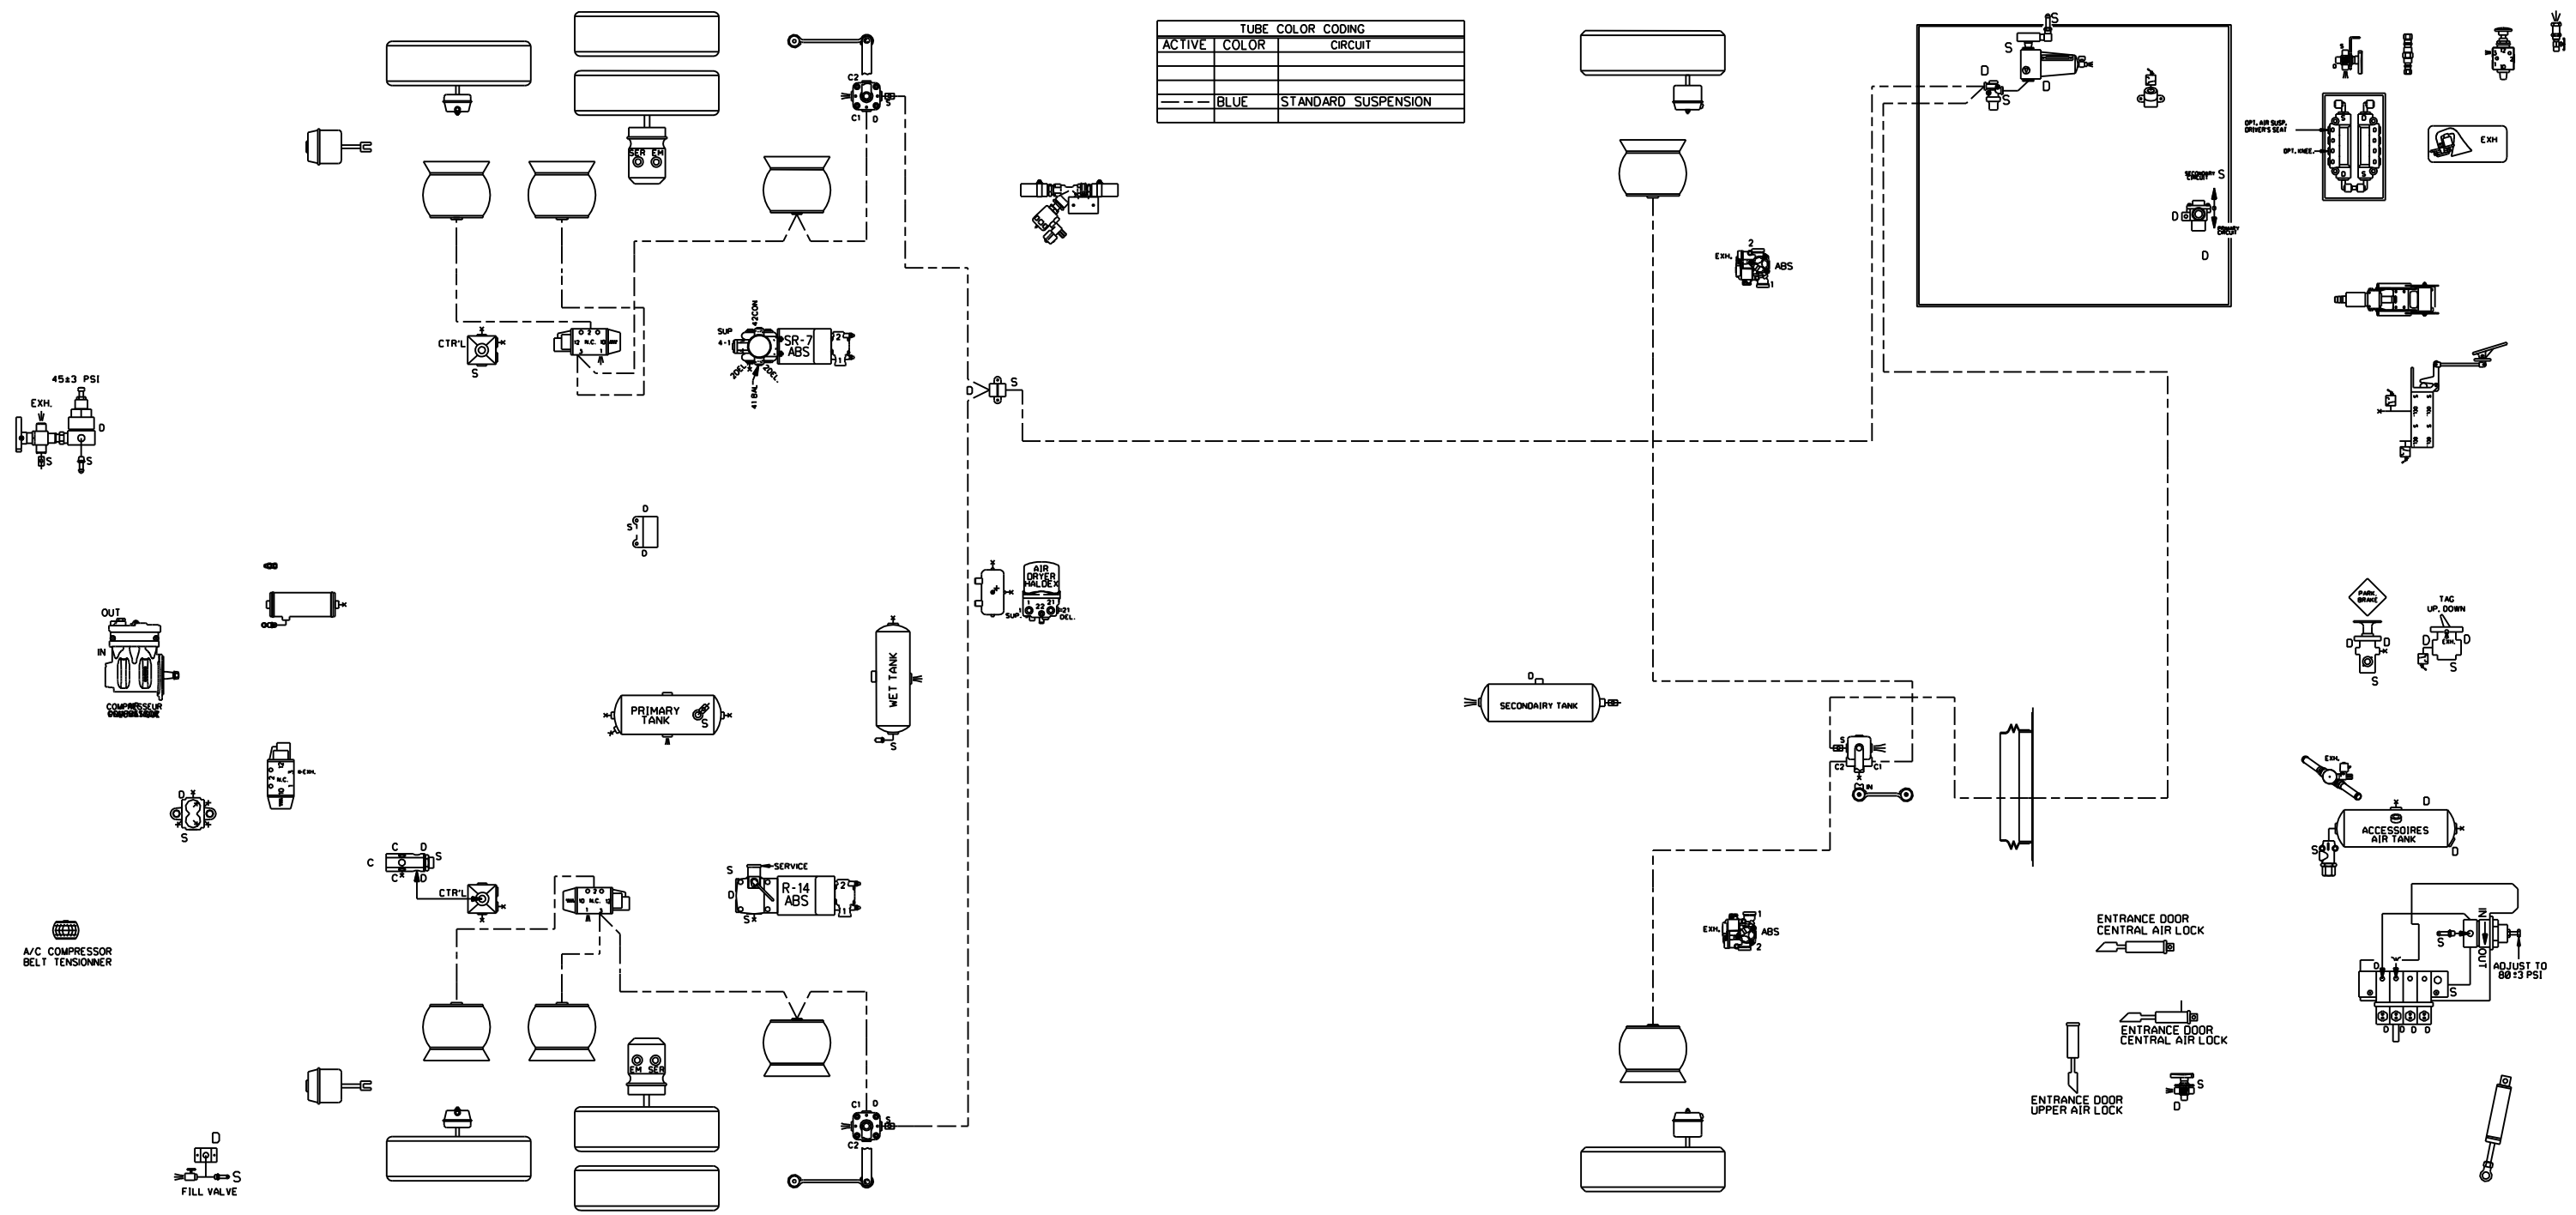

TUBE COLOR CODING		
ACTIVE	COLOR	CIRCUIT
---	BLUE	STANDARD SUSPENSION

PREVOST®

DESCRIPTION:

H3 COACHES,
WITH FRONT BEAM AXLE
STANDARD SUSPENSION

REV.:

C

PAGE:

DATE:

2012/02

D140381 P1.4