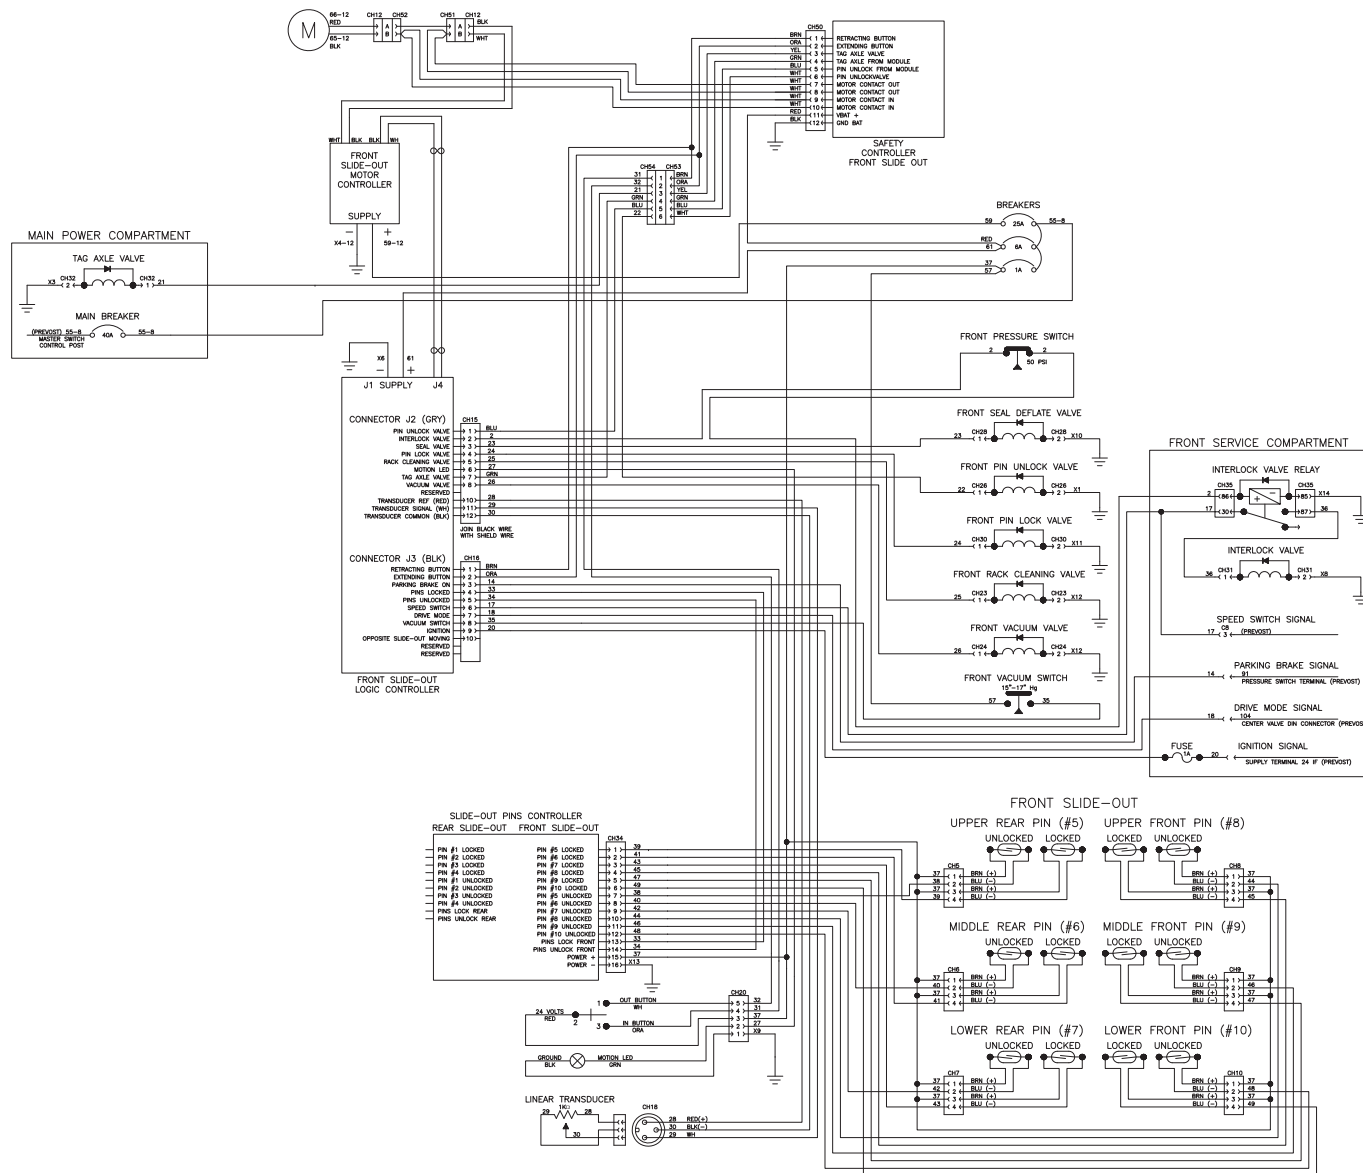

XL2 DOUBLE SLIDE-OUT ELECTRIC DIAGRAM (RETROFIT)
 EFFECTIVE FROM SERIAL NUMBER Y-7450 TO 1-7718
 AND FROM 1-7724 TO 1-7773
 (ALL WIRES ARE 18 AWG EXCEPT WHEN SPECIFIED)

XL2 SINGLE SLIDE-OUT ELECTRIC DIAGRAM (RETROFIT)
 EFFECTIVE FROM SERIAL NUMBER Y-7450 TO 1-7718
 AND FROM 1-7724 TO 1-7773

(ALL WIRES ARE 18 AWG EXCEPT WHEN SPECIFIED)

XL2 DOUBLE SLIDE-OUT ELECTRIC DIAGRAM (RETROFIT)
 EFFECTIVE FROM SERIAL NUMBER Y-7003 TO Y-7446
 (ALL WIRES ARE 18 AWG EXCEPT WHEN SPECIFIED)