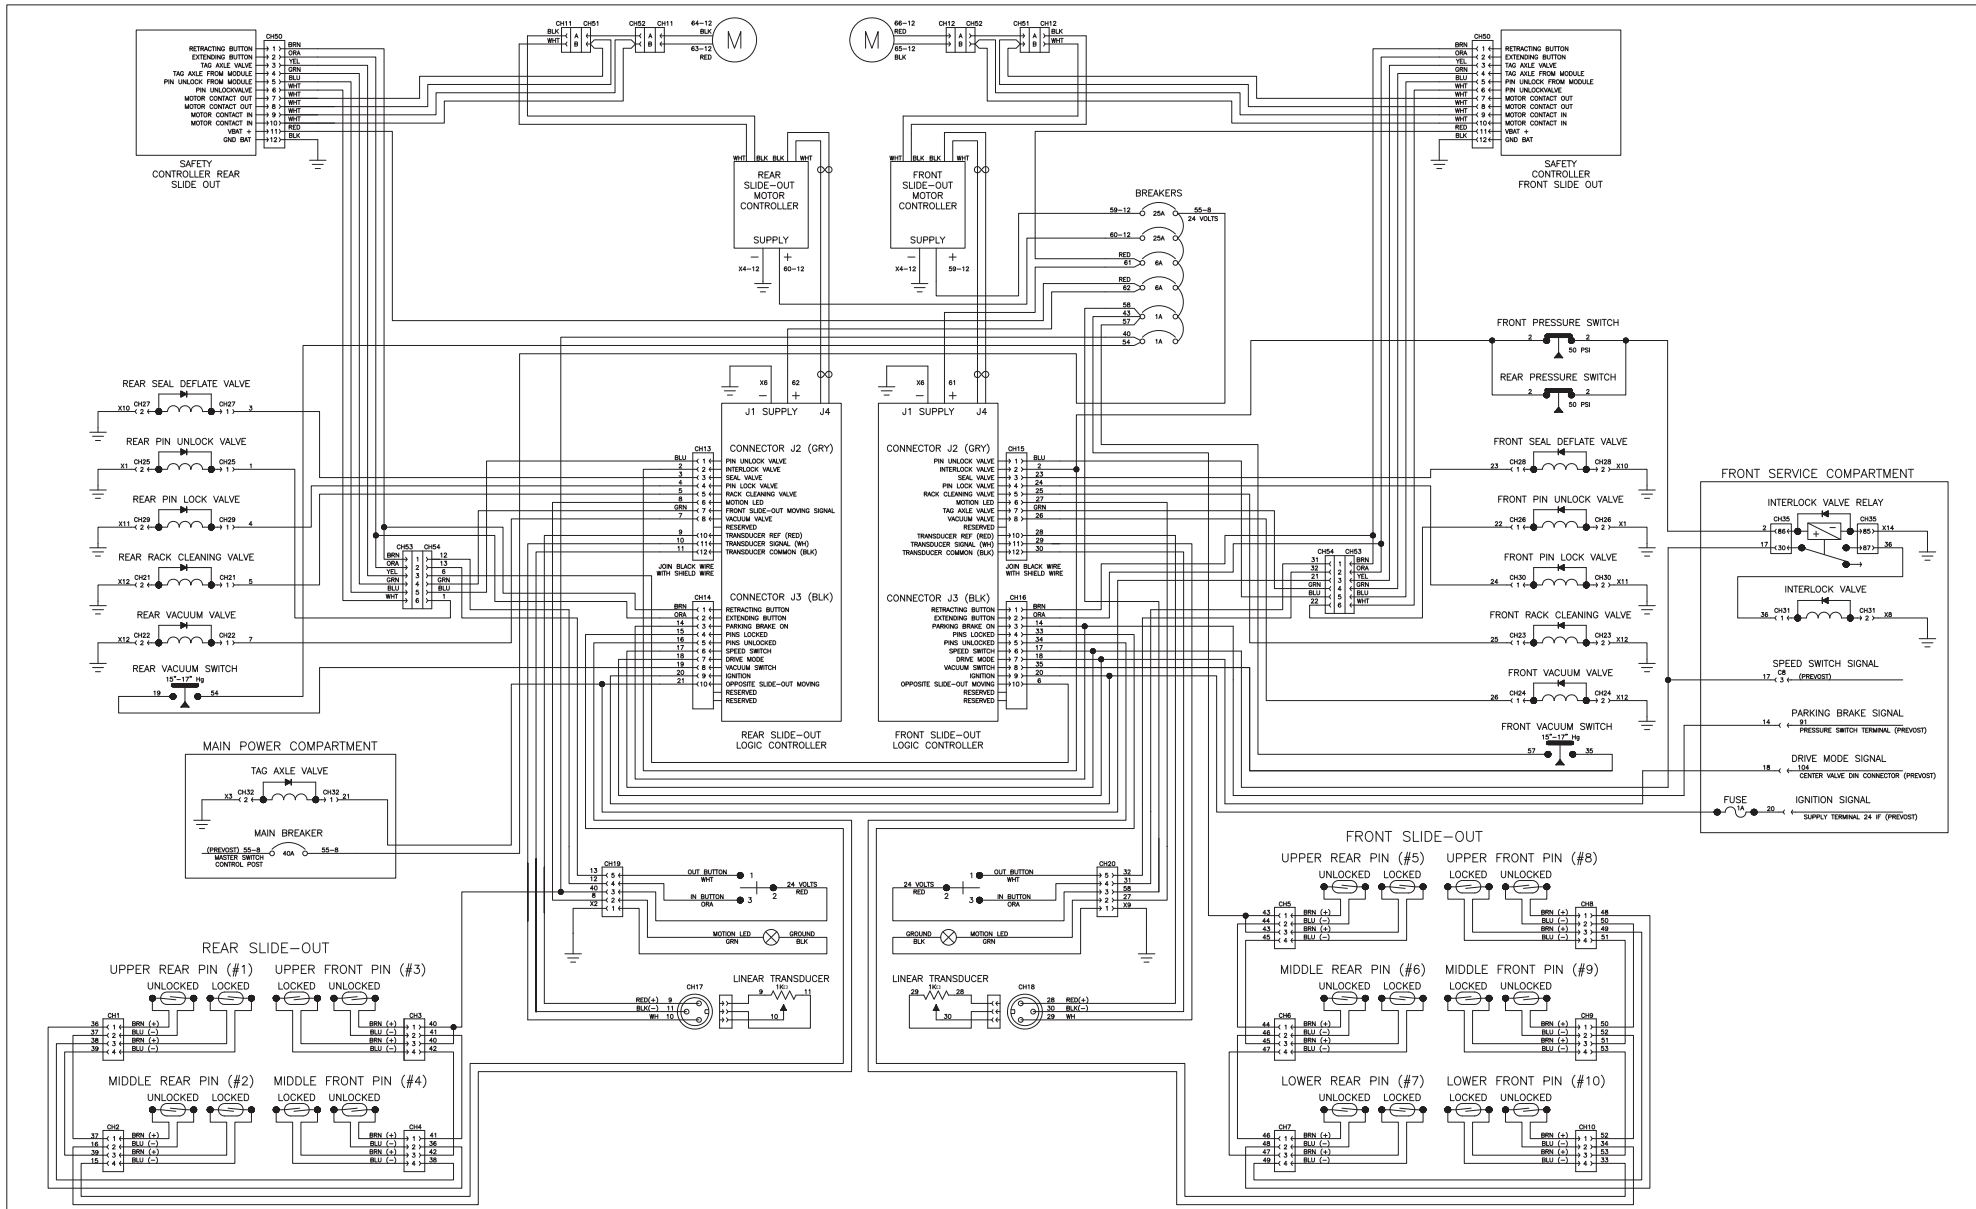

XL2 DOUBLE SLIDE-OUT ELECTRIC DIAGRAM (RETROFIT)
 EFFECTIVE FROM SERIAL NUMBER Y-7450 TO 1-7718
 AND FROM 1-7724 TO 1-7773
 (ALL WIRES ARE 18 AWG EXCEPT WHEN SPECIFIED)

XL2 SINGLE SLIDE-OUT ELECTRIC DIAGRAM (RETROFIT)
 EFFECTIVE FROM SERIAL NUMBER Y-7450 TO 1-7718
 AND FROM 1-7724 TO 1-7773

(ALL WIRES ARE 18 AWG EXCEPT WHEN SPECIFIED)

XL2 DOUBLE SLIDE-OUT ELECTRIC DIAGRAM (RETROFIT)
 EFFECTIVE FROM SERIAL NUMBER Y-7003 TO Y-7446
 (ALL WIRES ARE 18 AWG EXCEPT WHEN SPECIFIED)