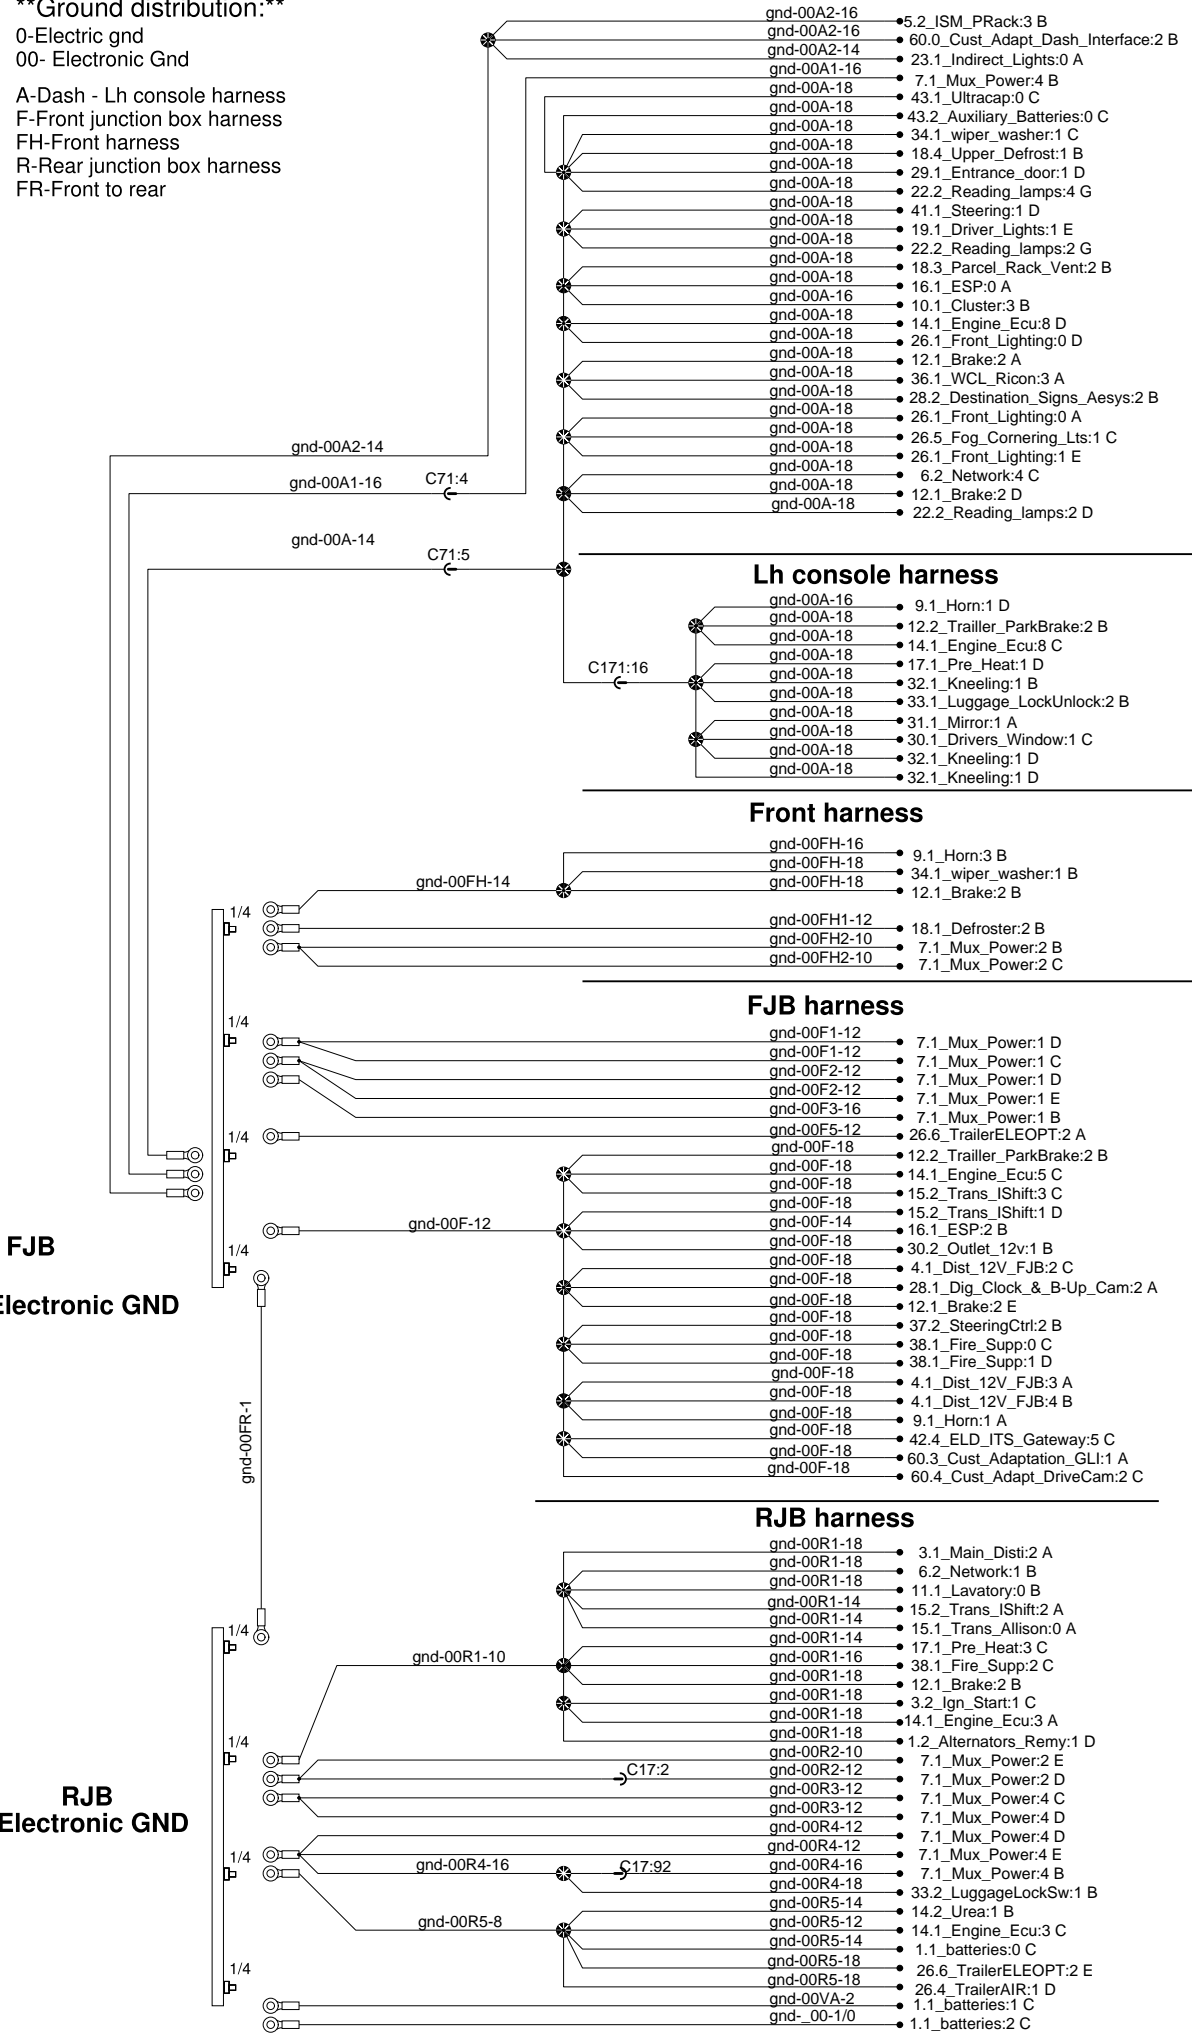

****Ground distribution:****

0- Electric gnd
00- Electronic Gnd

A-Dash - Lh console harness
F-Front junction box harness
FH-Front harness
R-Rear junction box harness
FR-Front to rear

FJB
Electronic GND

RJB
Electronic GND

Electronic ground distribution