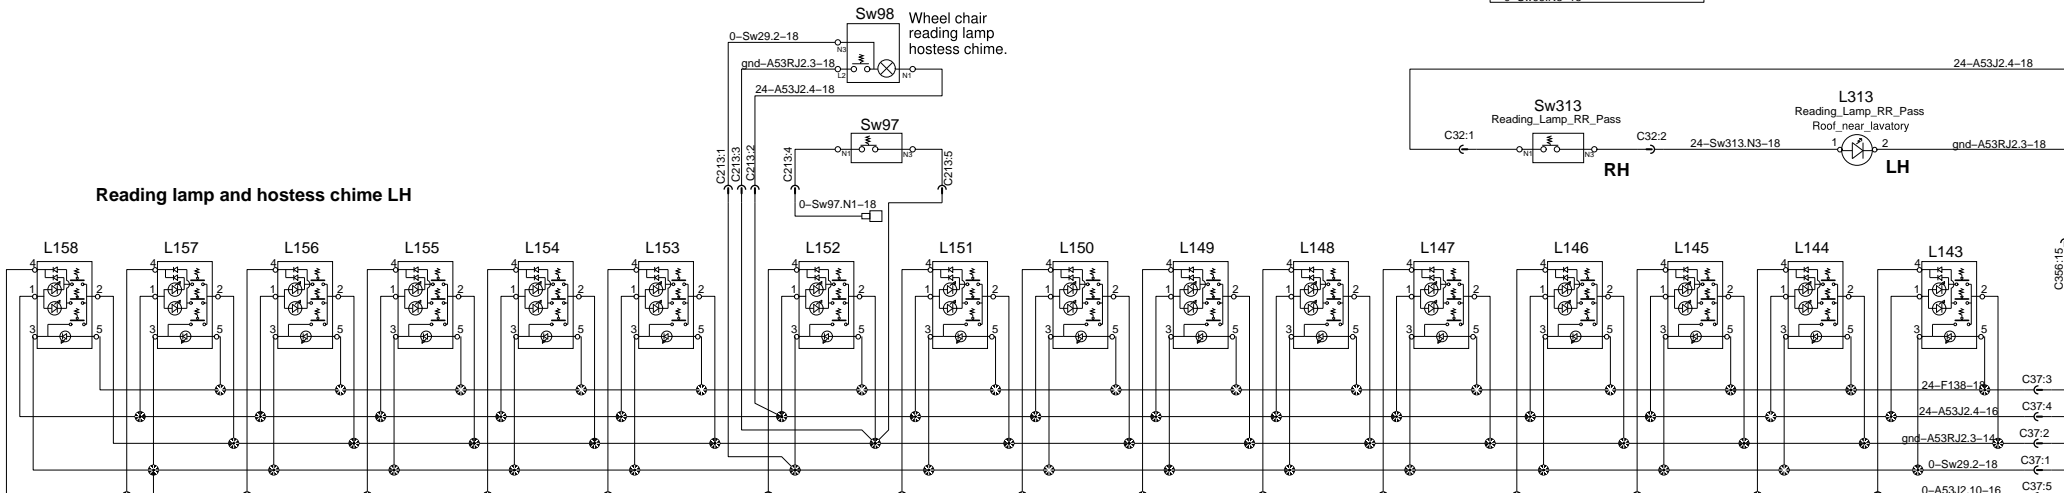

## Reading lamp and hostess chime LH

- 19.1\_Driver\_Lights:3 D ● 12-Pot1-18
- 2.1\_Gnd\_Electro:1 A ● gnd-00A-18
- 4.1\_Dist\_12V\_FJB:2 E ● 12-A45J1.7-18
- 4.1\_Dist\_12V\_FJB:2 E ● 12-A45J1.7-18
- 19.1\_Driver\_Lights:3 D ● 12-Pot1-18
- 2.1\_Gnd\_Electro:1 A ● gnd-00A-18
- 4.1\_Dist\_12V\_FJB:2 E ● 12-A45J1.7-18
- 23.1\_Indirect\_Lights:0 A ● 0-Sw26.6-18