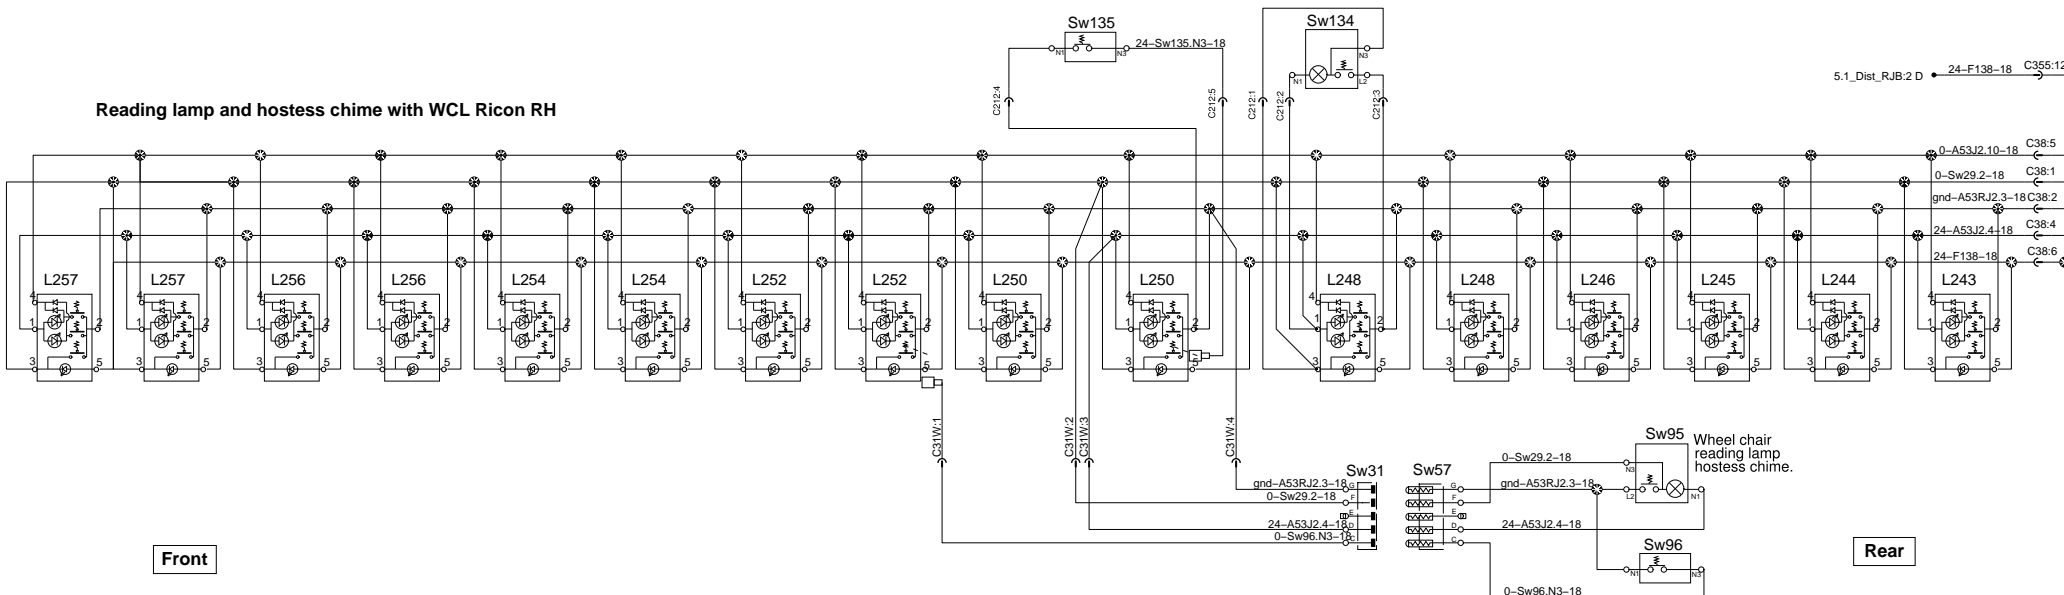

## Reading lamp and hostess chime with WCL Ricon RH

## Reading lamp and hostess chime LH

- 19.1\_Driver\_Lights:3 D ● 12-Pot1-18
- 2.1\_Gnd\_Electro:1 A ● gnd-00A-18
- 4.1\_Dist\_12V\_FJB:2 E ● 12-A45J1.7-18
- 4.1\_Dist\_12V\_FJB:2 E ● 12-A45J1.7-18
- 19.1\_Driver\_Lights:3 D ● 12-Pot1-18
- 2.1\_Gnd\_Electro:1 A ● gnd-00A-18
- 4.1\_Dist\_12V\_FJB:2 E ● 12-A45J1.7-18
- 23.1\_Indirect\_Lights:0 A ● 0-Sw26.6-18