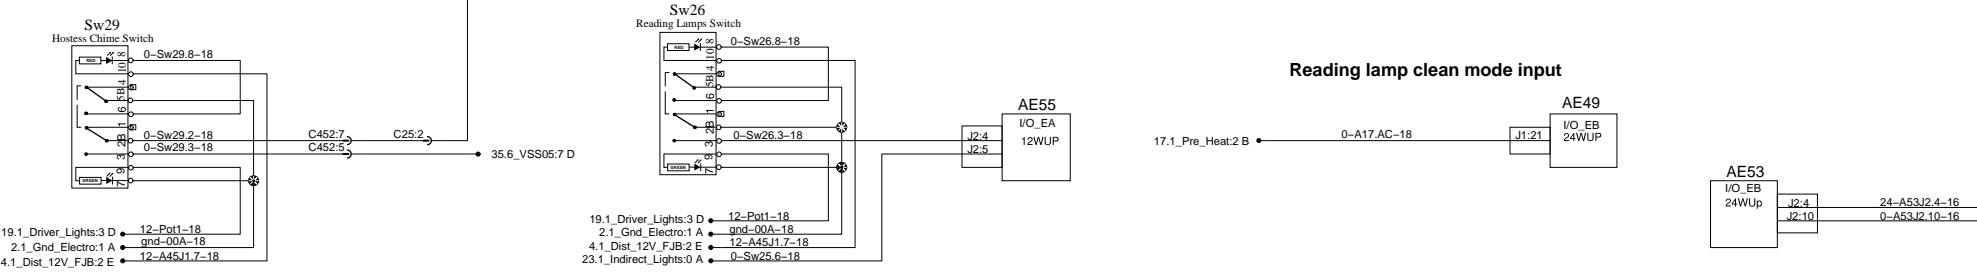

## Reading lamp and hostess chime LH

- 19.1\_Driver\_Lights:3 D ● 12-Pot1-18
- 2.1\_Gnd\_Electro:1 A ● gnd-00A-18
- 4.1\_Dist\_12V\_FJB:2 E ● 12-A45J1.7-18
- 4.1\_Dist\_12V\_FJB:2 E ● 12-A45J1.7-18
- 19.1\_Driver\_Lights:3 D ● 12-Pot1-18
- 2.1\_Gnd\_Electro:1 A ● gnd-00A-18
- 4.1\_Dist\_12V\_FJB:2 E ● 12-A45J1.7-18
- 23.1\_Indirect\_Lights:0 A ● 0-Sw26.6-18