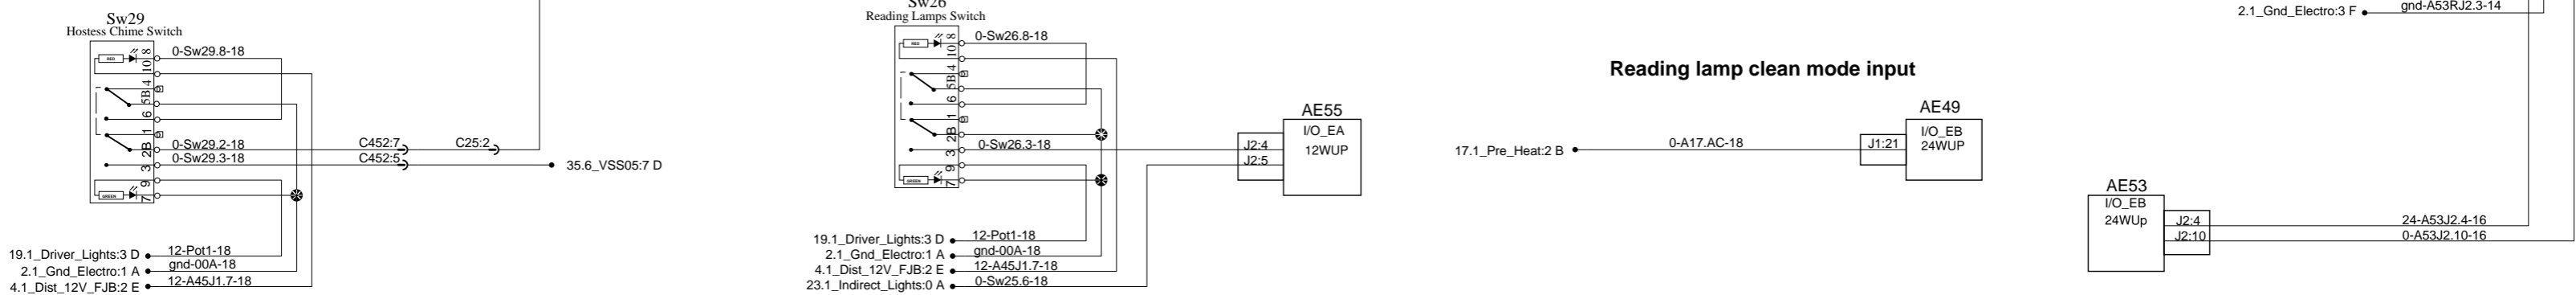

Reading lamp and hostess chime

Front

Rear

Reading lamp and hostess chime with WCL Ricon RH

Reading lamp and hostess chime LH

Reading lamp clean mode input

19.1_Driver_Lights:3 D ● 12-Pot1-18
2.1_Gnd_Electro:1 A ● gnd-00A-18
4.1_Dist_12V_FJB:2 E ● 12-A45J1.7-18

19.1_Driver_Lights:3 D ● 12-Pot1-18
2.1_Gnd_Electro:1 A ● gnd-00A-18
4.1_Dist_12V_FJB:2 E ● 12-A45J1.7-18
23.1_Indirect_Lights:0 A ● 0-Sw25.6-18

Rev:10
Page:22.2
No:D061550
PREVOST® WIRING DIAGRAM