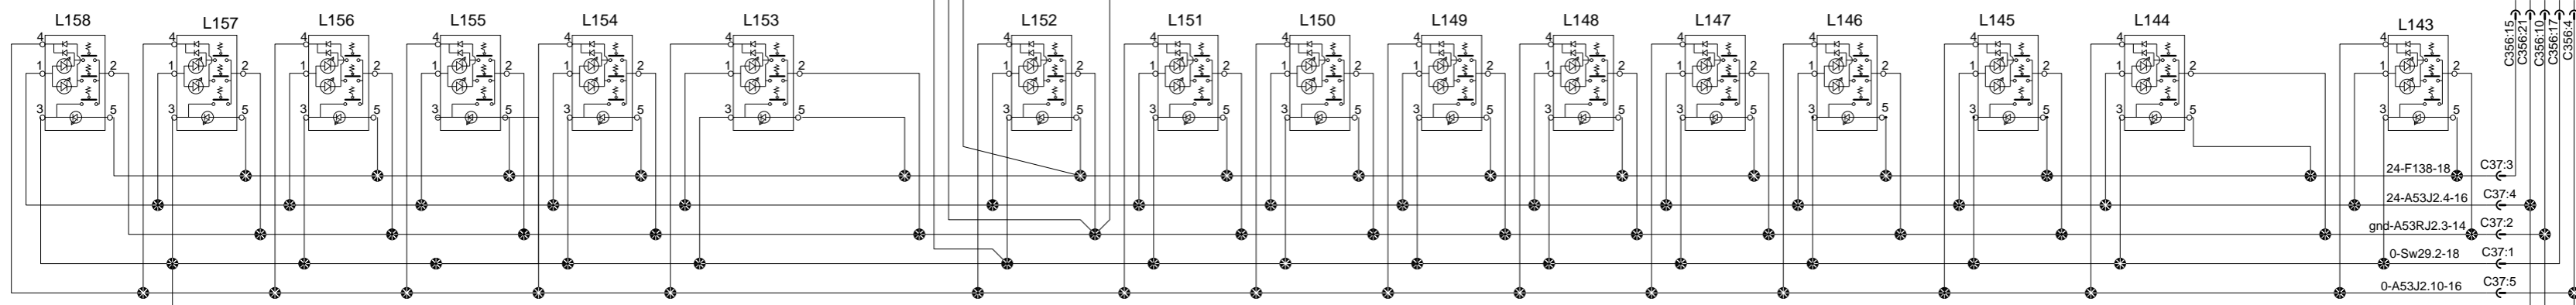

Reading lamp and hostess chime

Front

Rear

Reading lamp and hostess chime with WCL Ricon RH

Reading lamp and hostess chime LH

Reading lamp clean mode input

19.1_Driver_Lights:3 D ● 12-Pot1-18
2.1_Gnd_Electro:1 A ● gnd-00A-18
4.1_Dist_12V_FJB:2 E ● 12-A45J1.7-18

19.1_Driver_Lights:3 D ● 12-Pot1-18
2.1_Gnd_Electro:1 A ● gnd-00A-18
4.1_Dist_12V_FJB:2 E ● 12-A45J1.7-18
23.1_Indirect_Lights:0 A ● 0-Sw25.6-18

Rev:10
Page:22.2
No:D061550
PREVOST® WIRING DIAGRAM