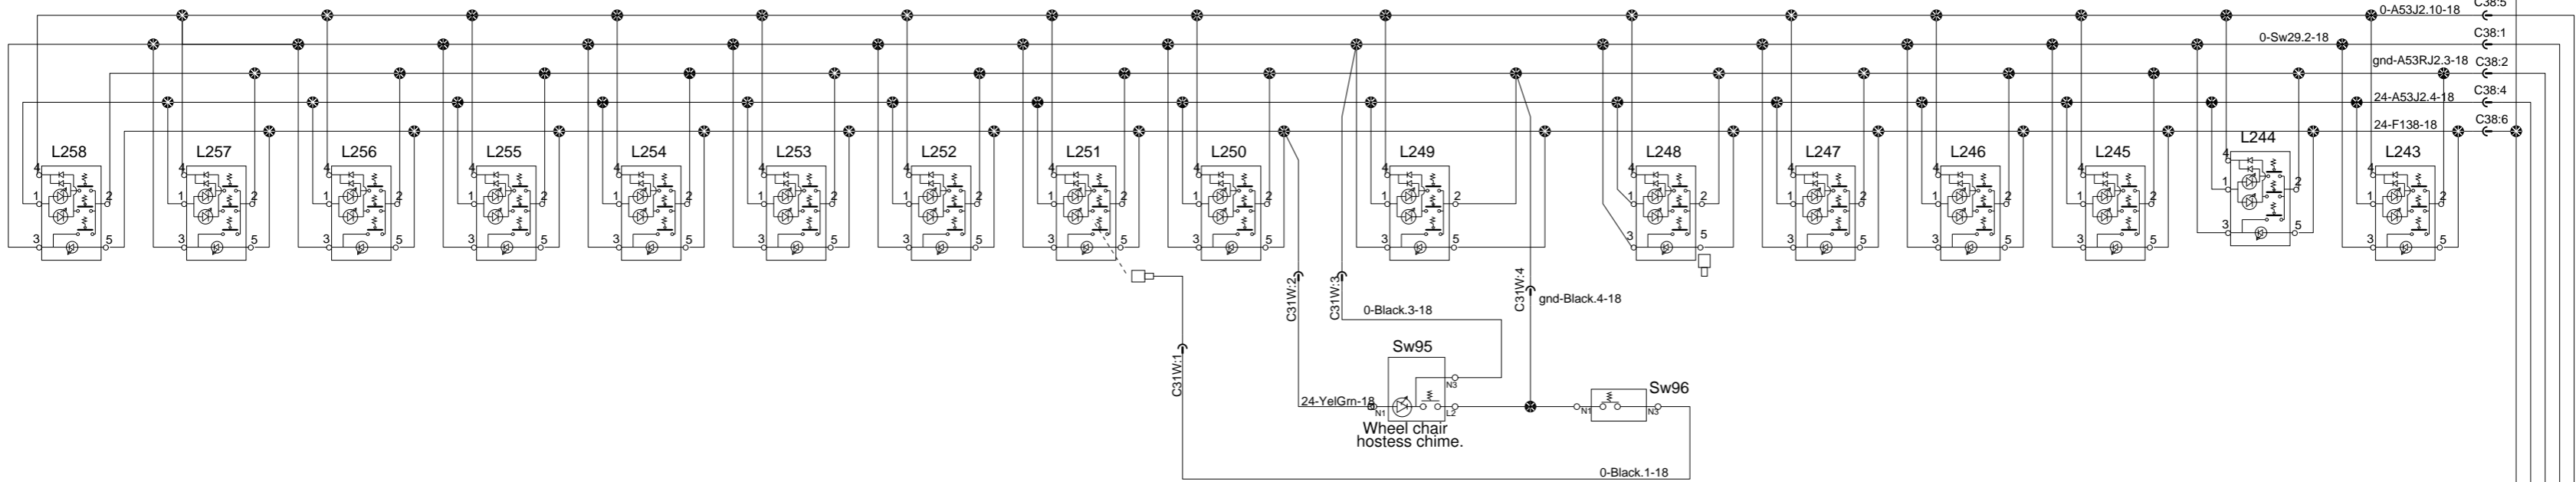

Reading lamp and hostess chime

Front

Rear

Reading lamp and hostess chime with WCL Ricon RH

Reading lamp and hostess chime LH

Reading lamp clean mode input

19.1_Driver_Lights:3 D ● 12-Pot1-18
2.1_Gnd_Electro:1 A ● gnd-00A-18
4.1_Dist_12V_FJB:2 E ● 12-A45J1.7-18

19.1_Driver_Lights:3 D ● 12-Pot1-18
2.1_Gnd_Electro:1 A ● gnd-00A-18
4.1_Dist_12V_FJB:2 E ● 12-A45J1.7-18
23.1_Indirect_Lights:0 A ● 0-Sw25.6-18

Rev:10
Page:22.2
No:D061550
PREVOST® WIRING DIAGRAM