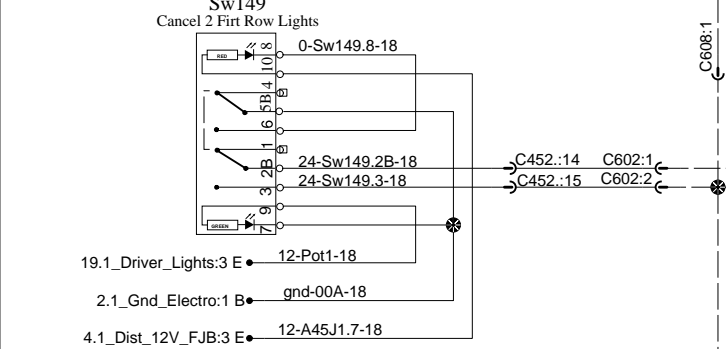

Reading lamp and hostess chime

Rear

Front

Reading lamp and hostess chime with WCL Ricon RH

Customer Adaptation

Reading lamp and hostess chime LH

Reading lamp clean mode input

Rev:03

Page:22.2 SP3

No:D061550

WIRING DIAGRAM

PREVOST