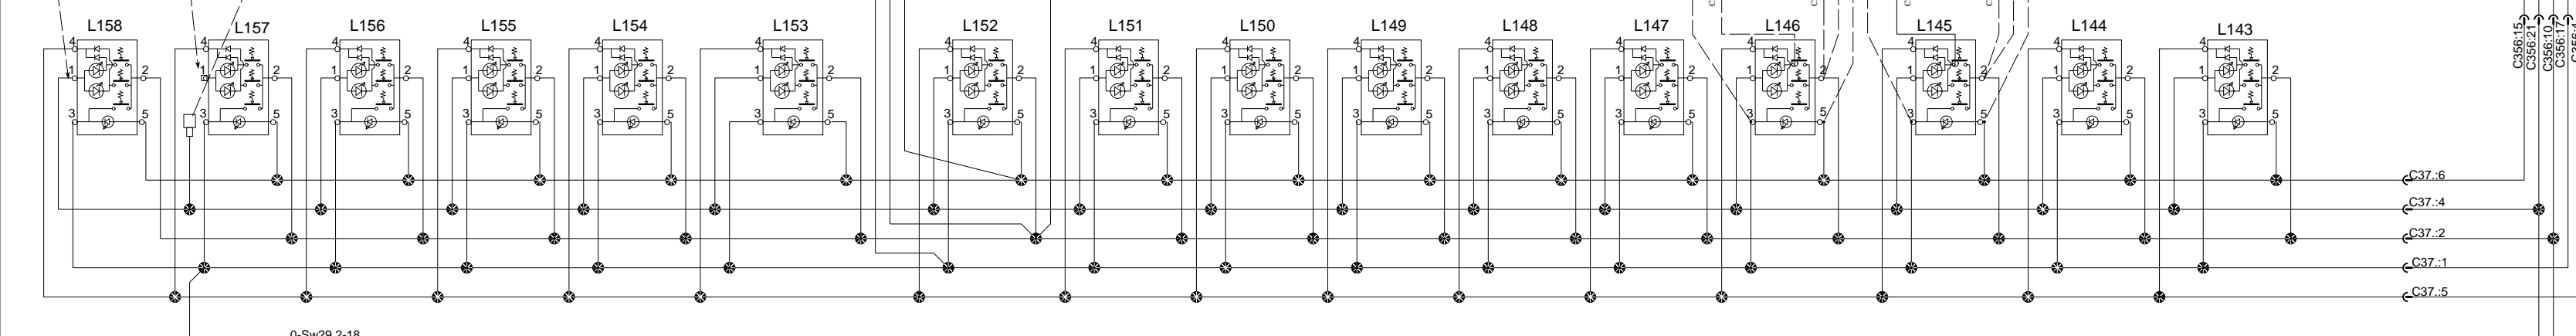

Reading lamp and hostess chime

Rear

Front

Reading lamp and hostess chime with WCL Ricon RH

Customer Adaptation

Reading lamp and hostess chime LH

Reading lamp clean mode input

Rev:03

Page:22.2 SP3

No:D061550

WIRING DIAGRAM

PREVOST