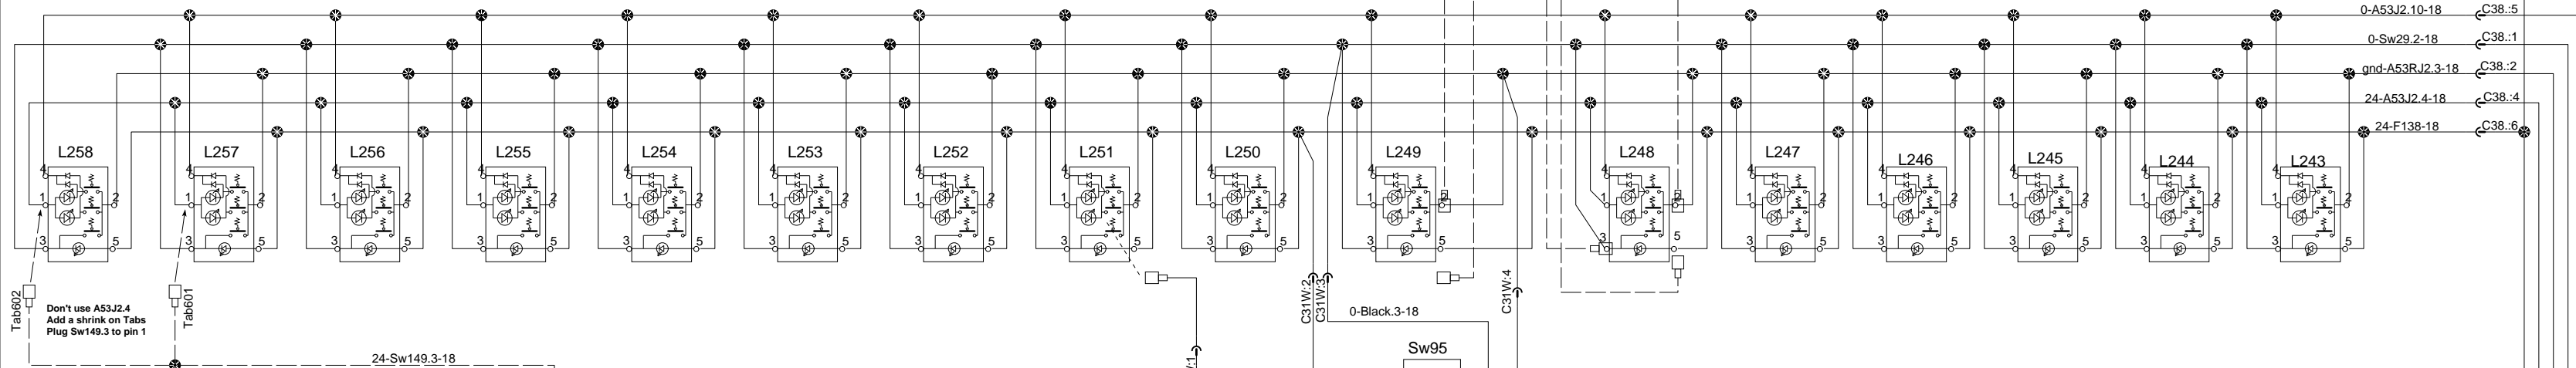

Reading lamp and hostess chime

Rear

Front

Reading lamp and hostess chime with WCL Ricon RH

Customer Adaptation

Reading lamp and hostess chime LH

Reading lamp clean mode input

Rev:03

Page:22.2 SP3

No:D061550

WIRING DIAGRAM

PREVOST