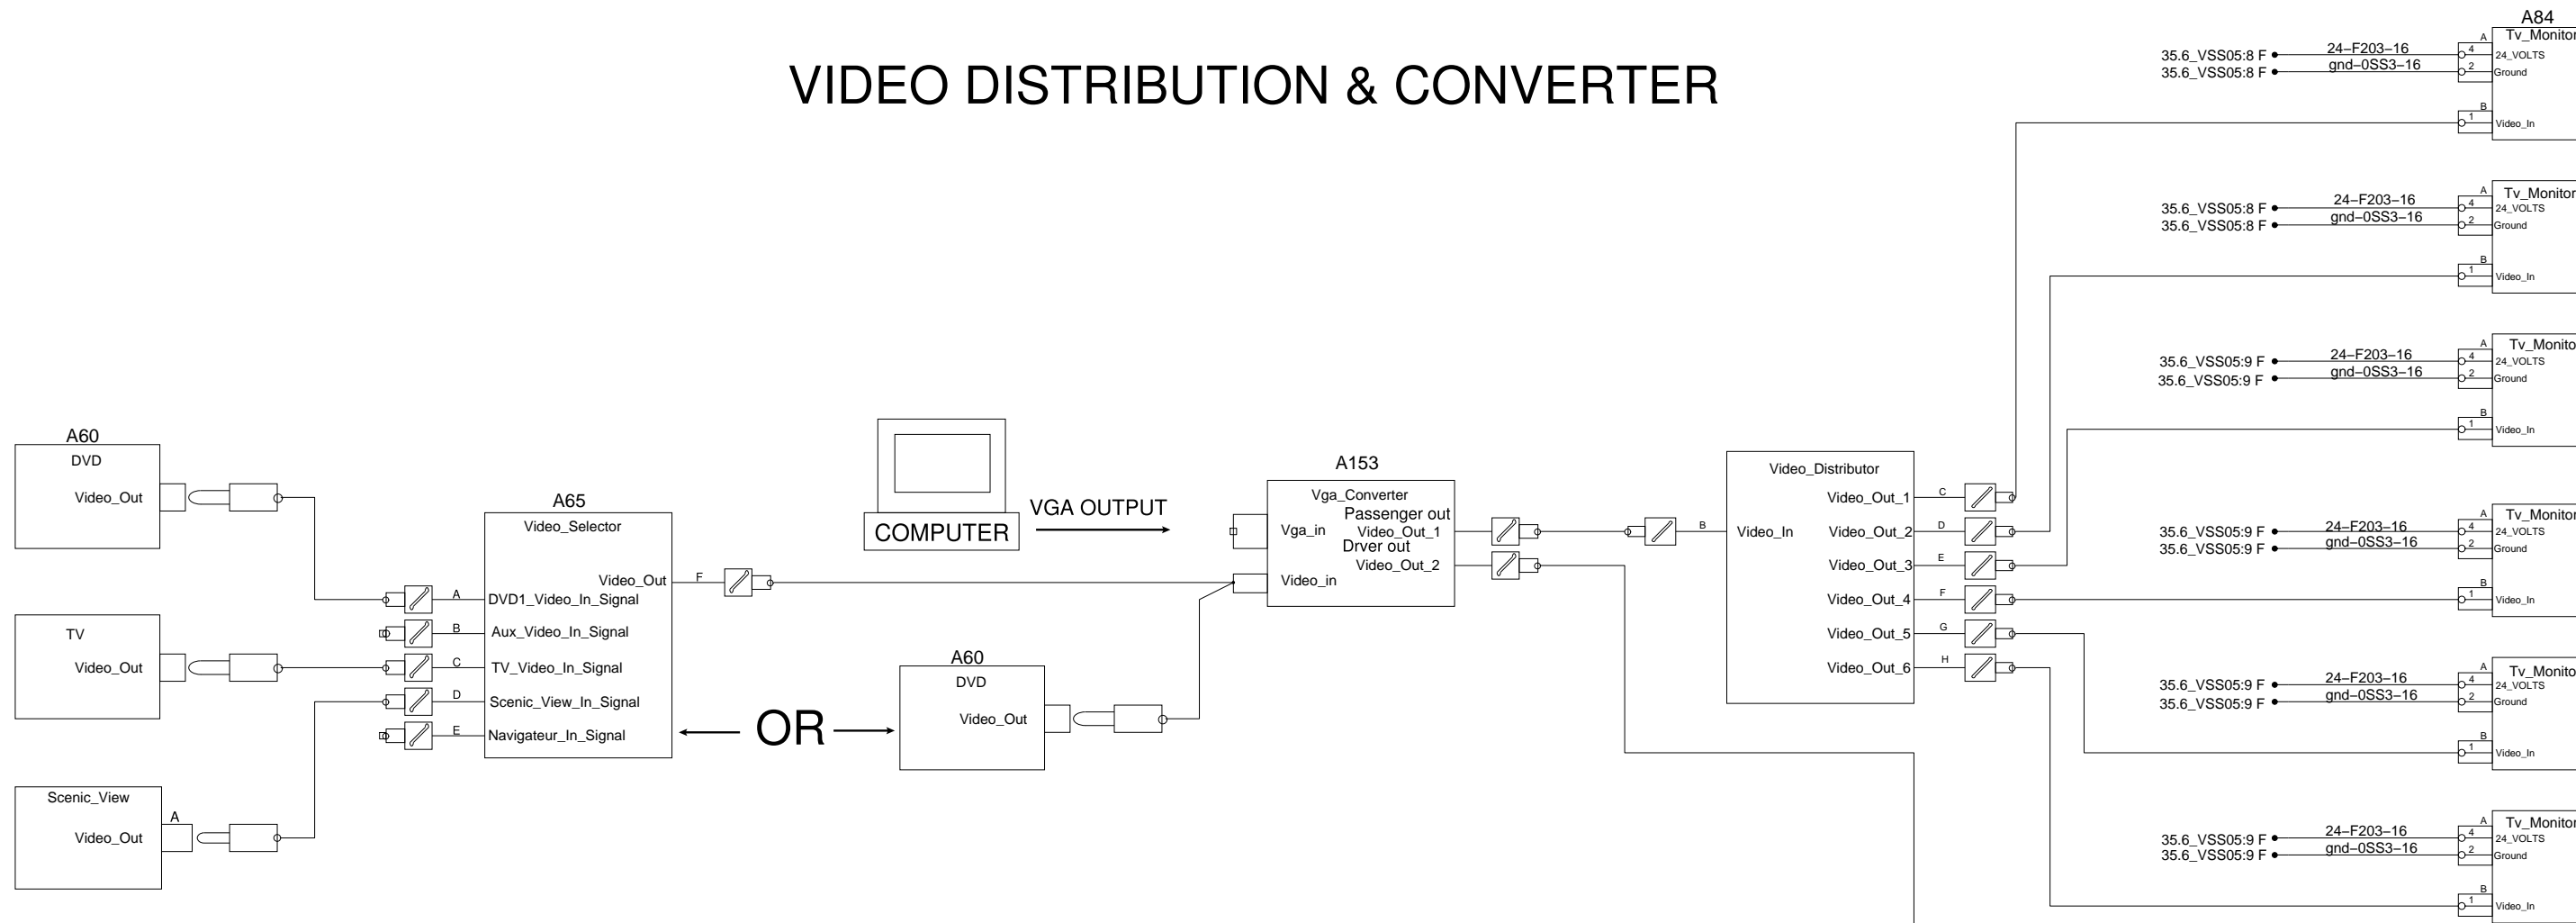

VIDEO DISTRIBUTION & CONVERTER

5 VDC REGULATOR & AUDIO INPUT