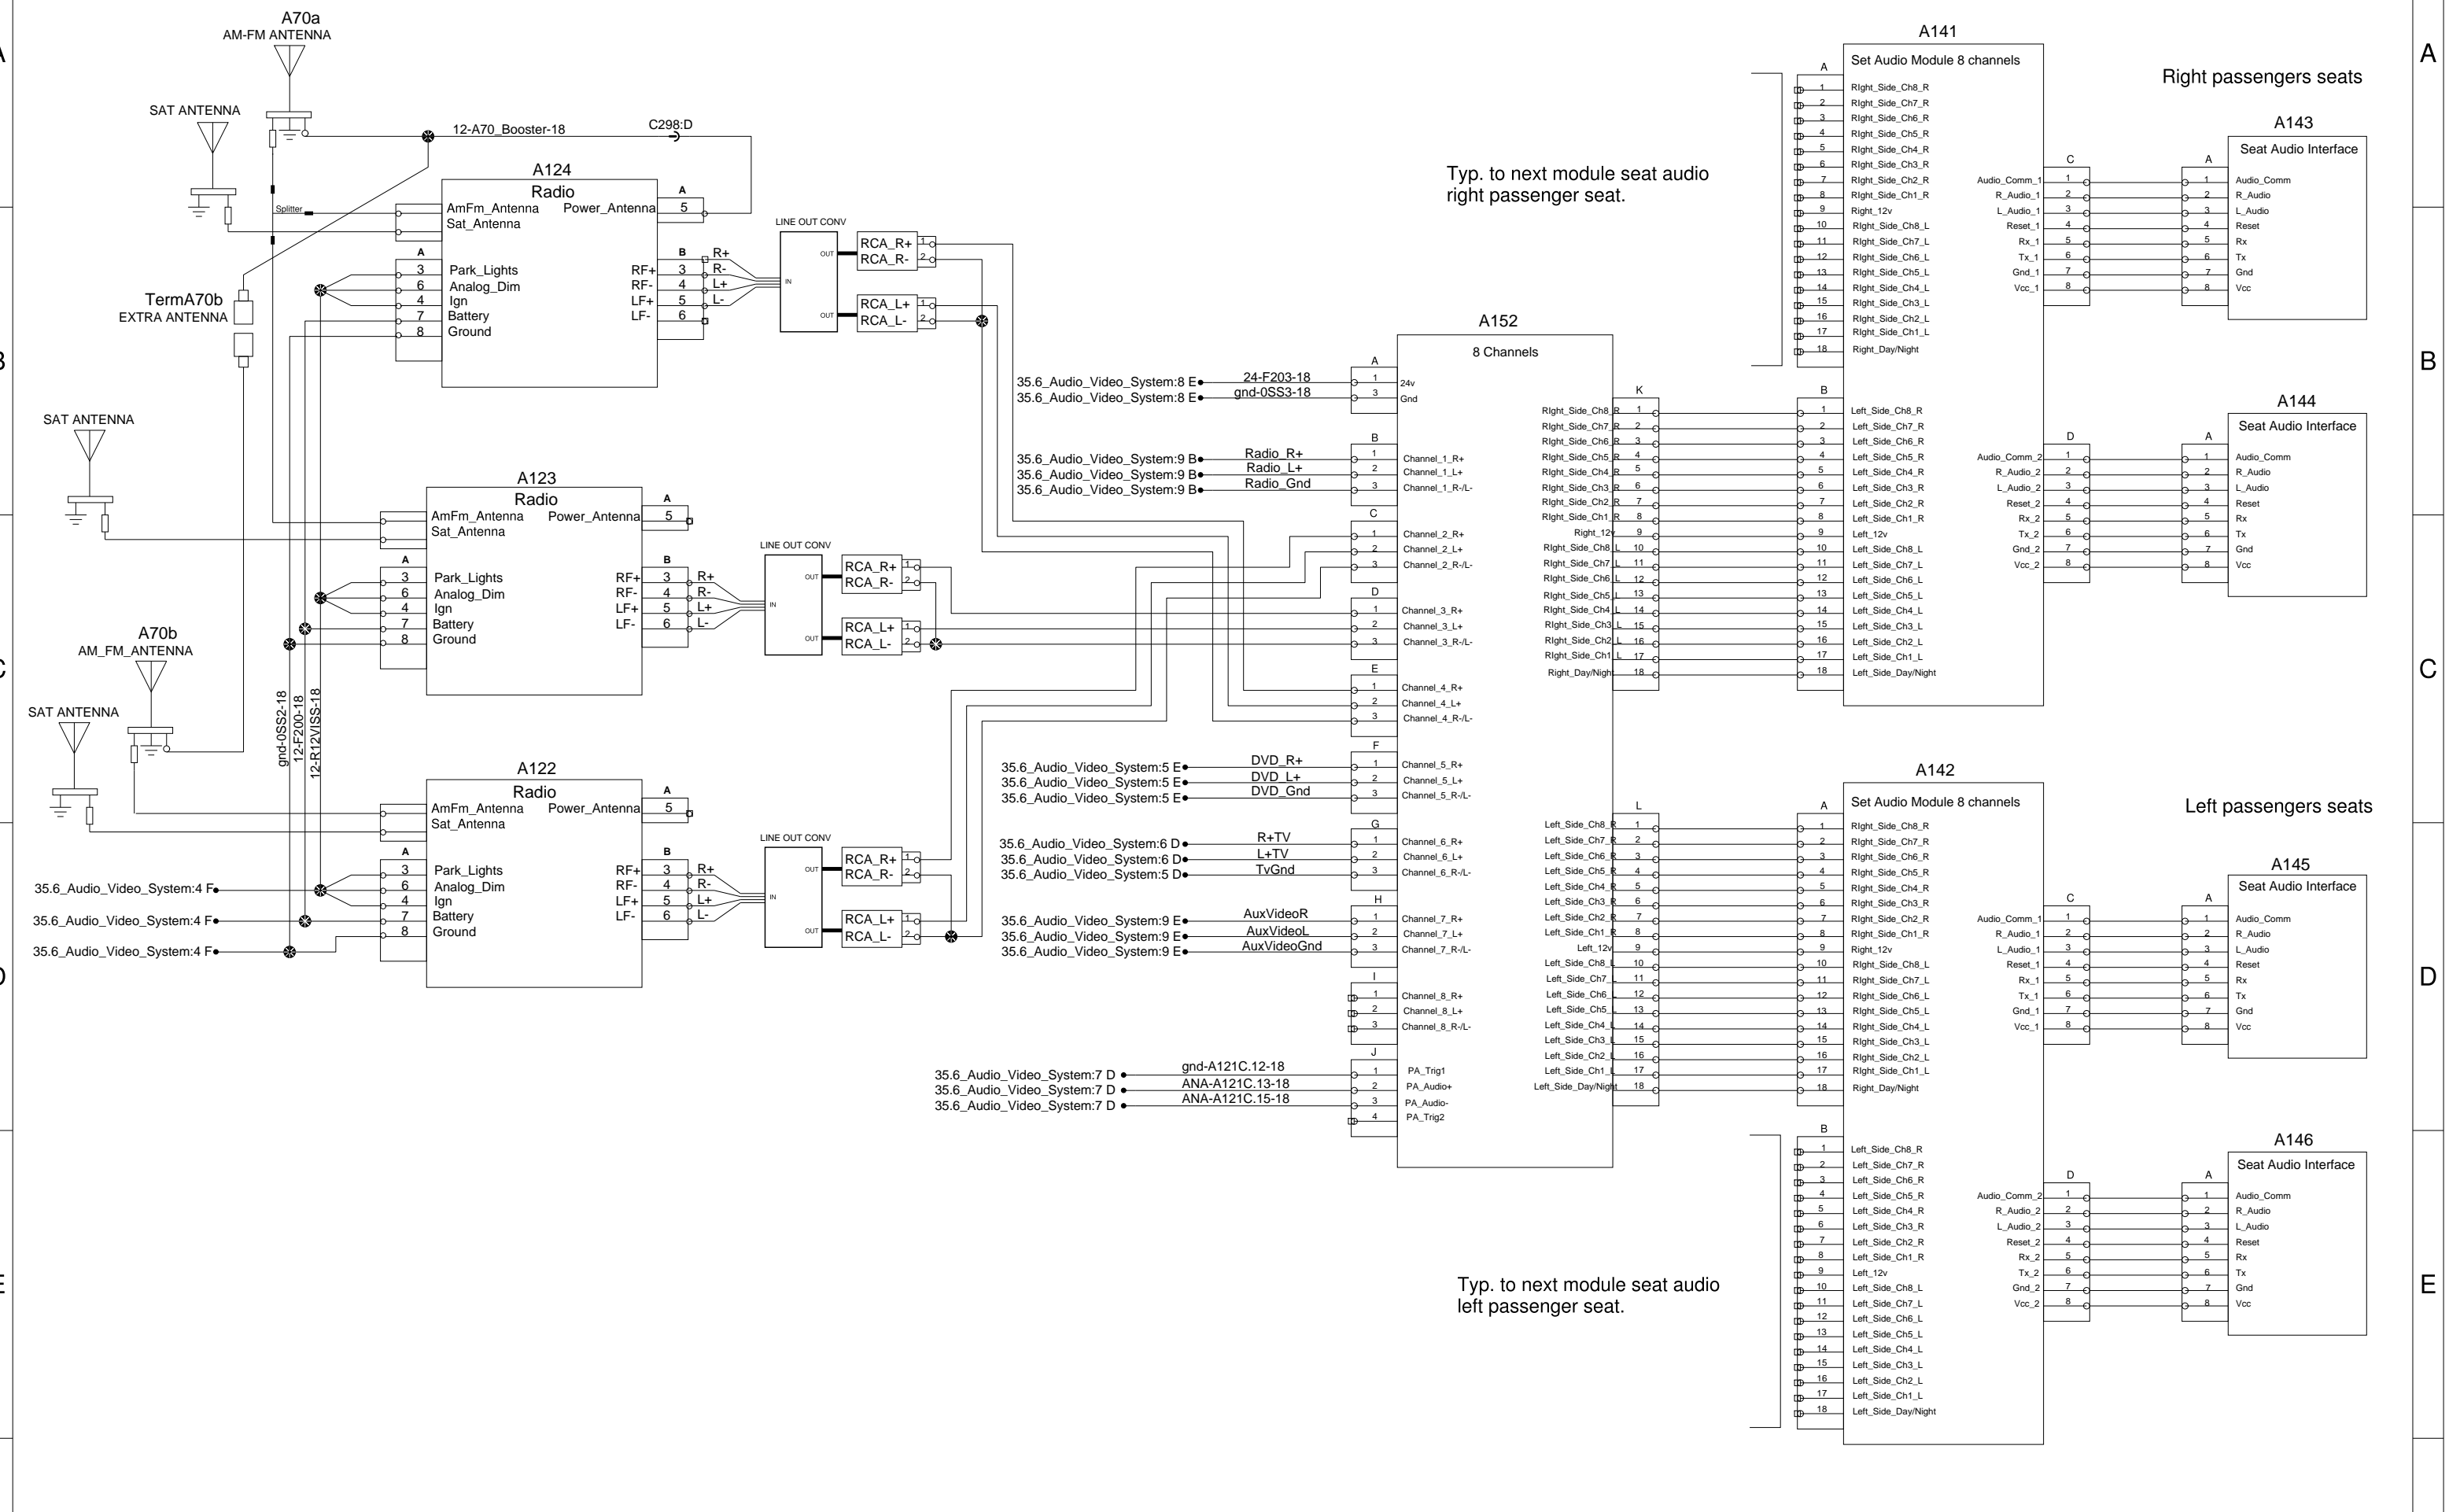

8 Channel Seat Audio System

Typ. to next module seat audio right passenger seat.

Typ. to next module seat audio left passenger seat.