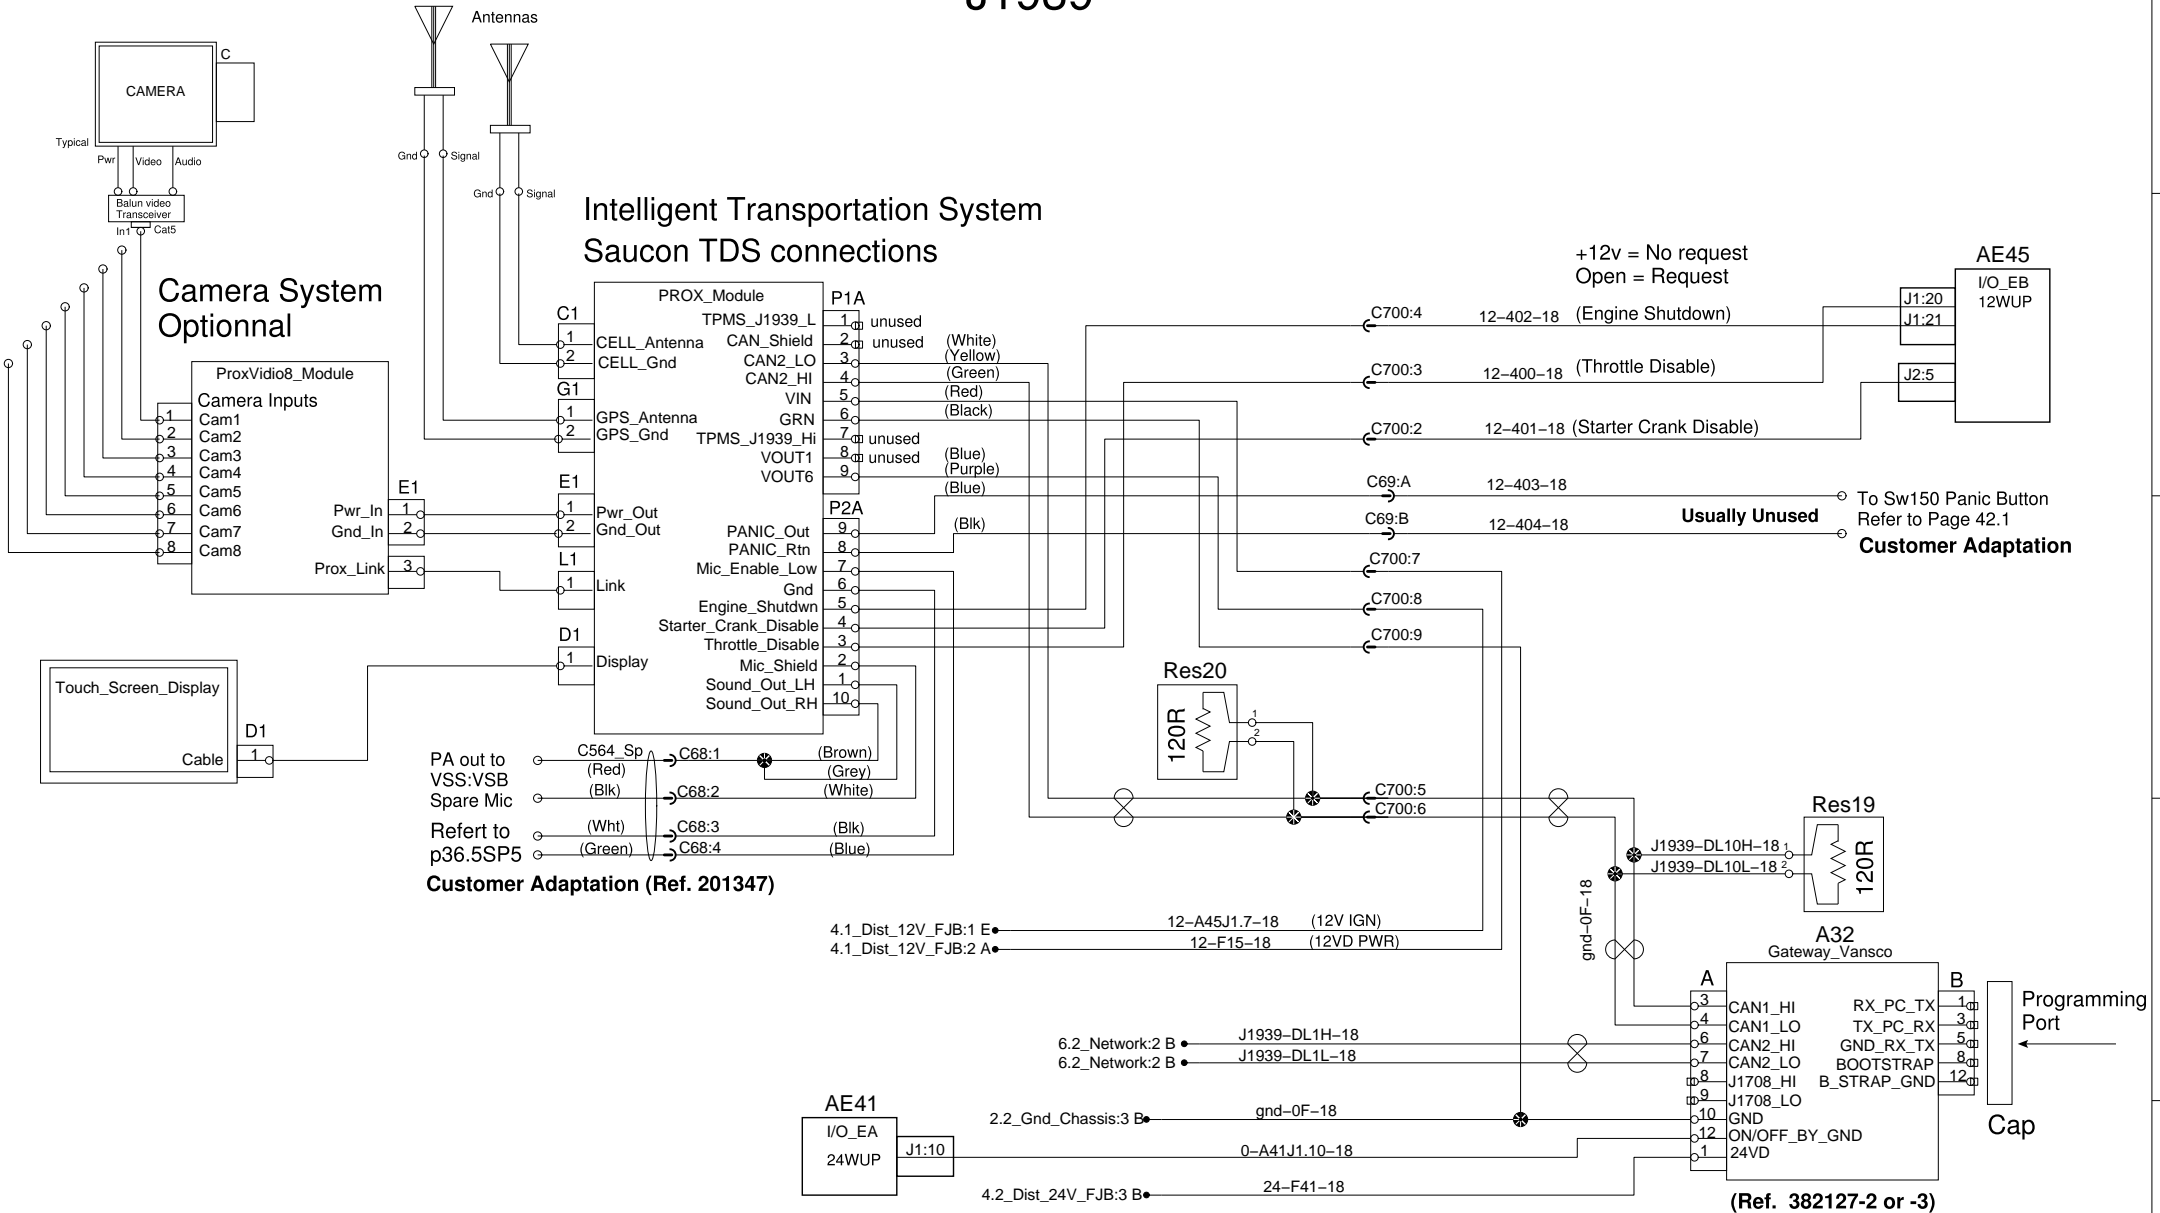

# CTGI - Customer Telematic Gateway Interface J1939

## Intelligent Transportation System Saucon TDS connections