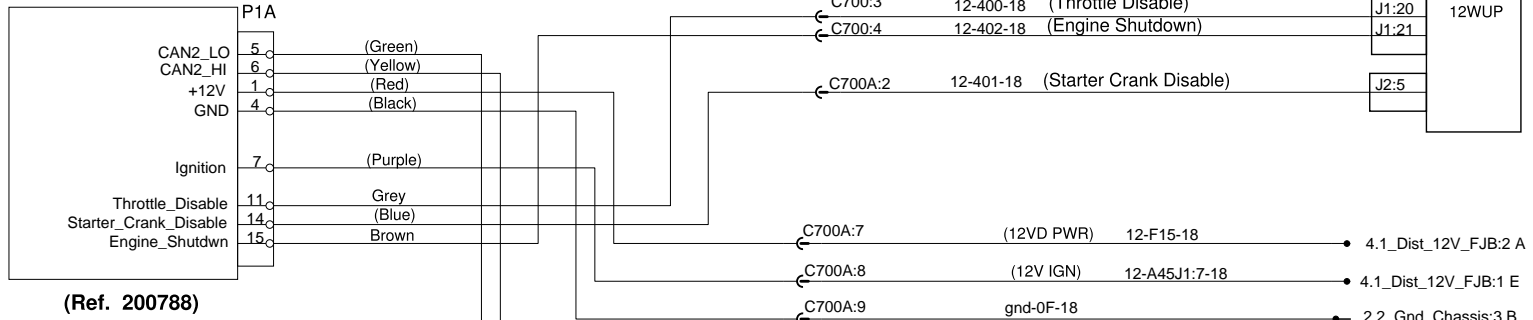

## Saucon ELD connections Prox M

(Ref. 200788)

+12v = No request  
Open = Request