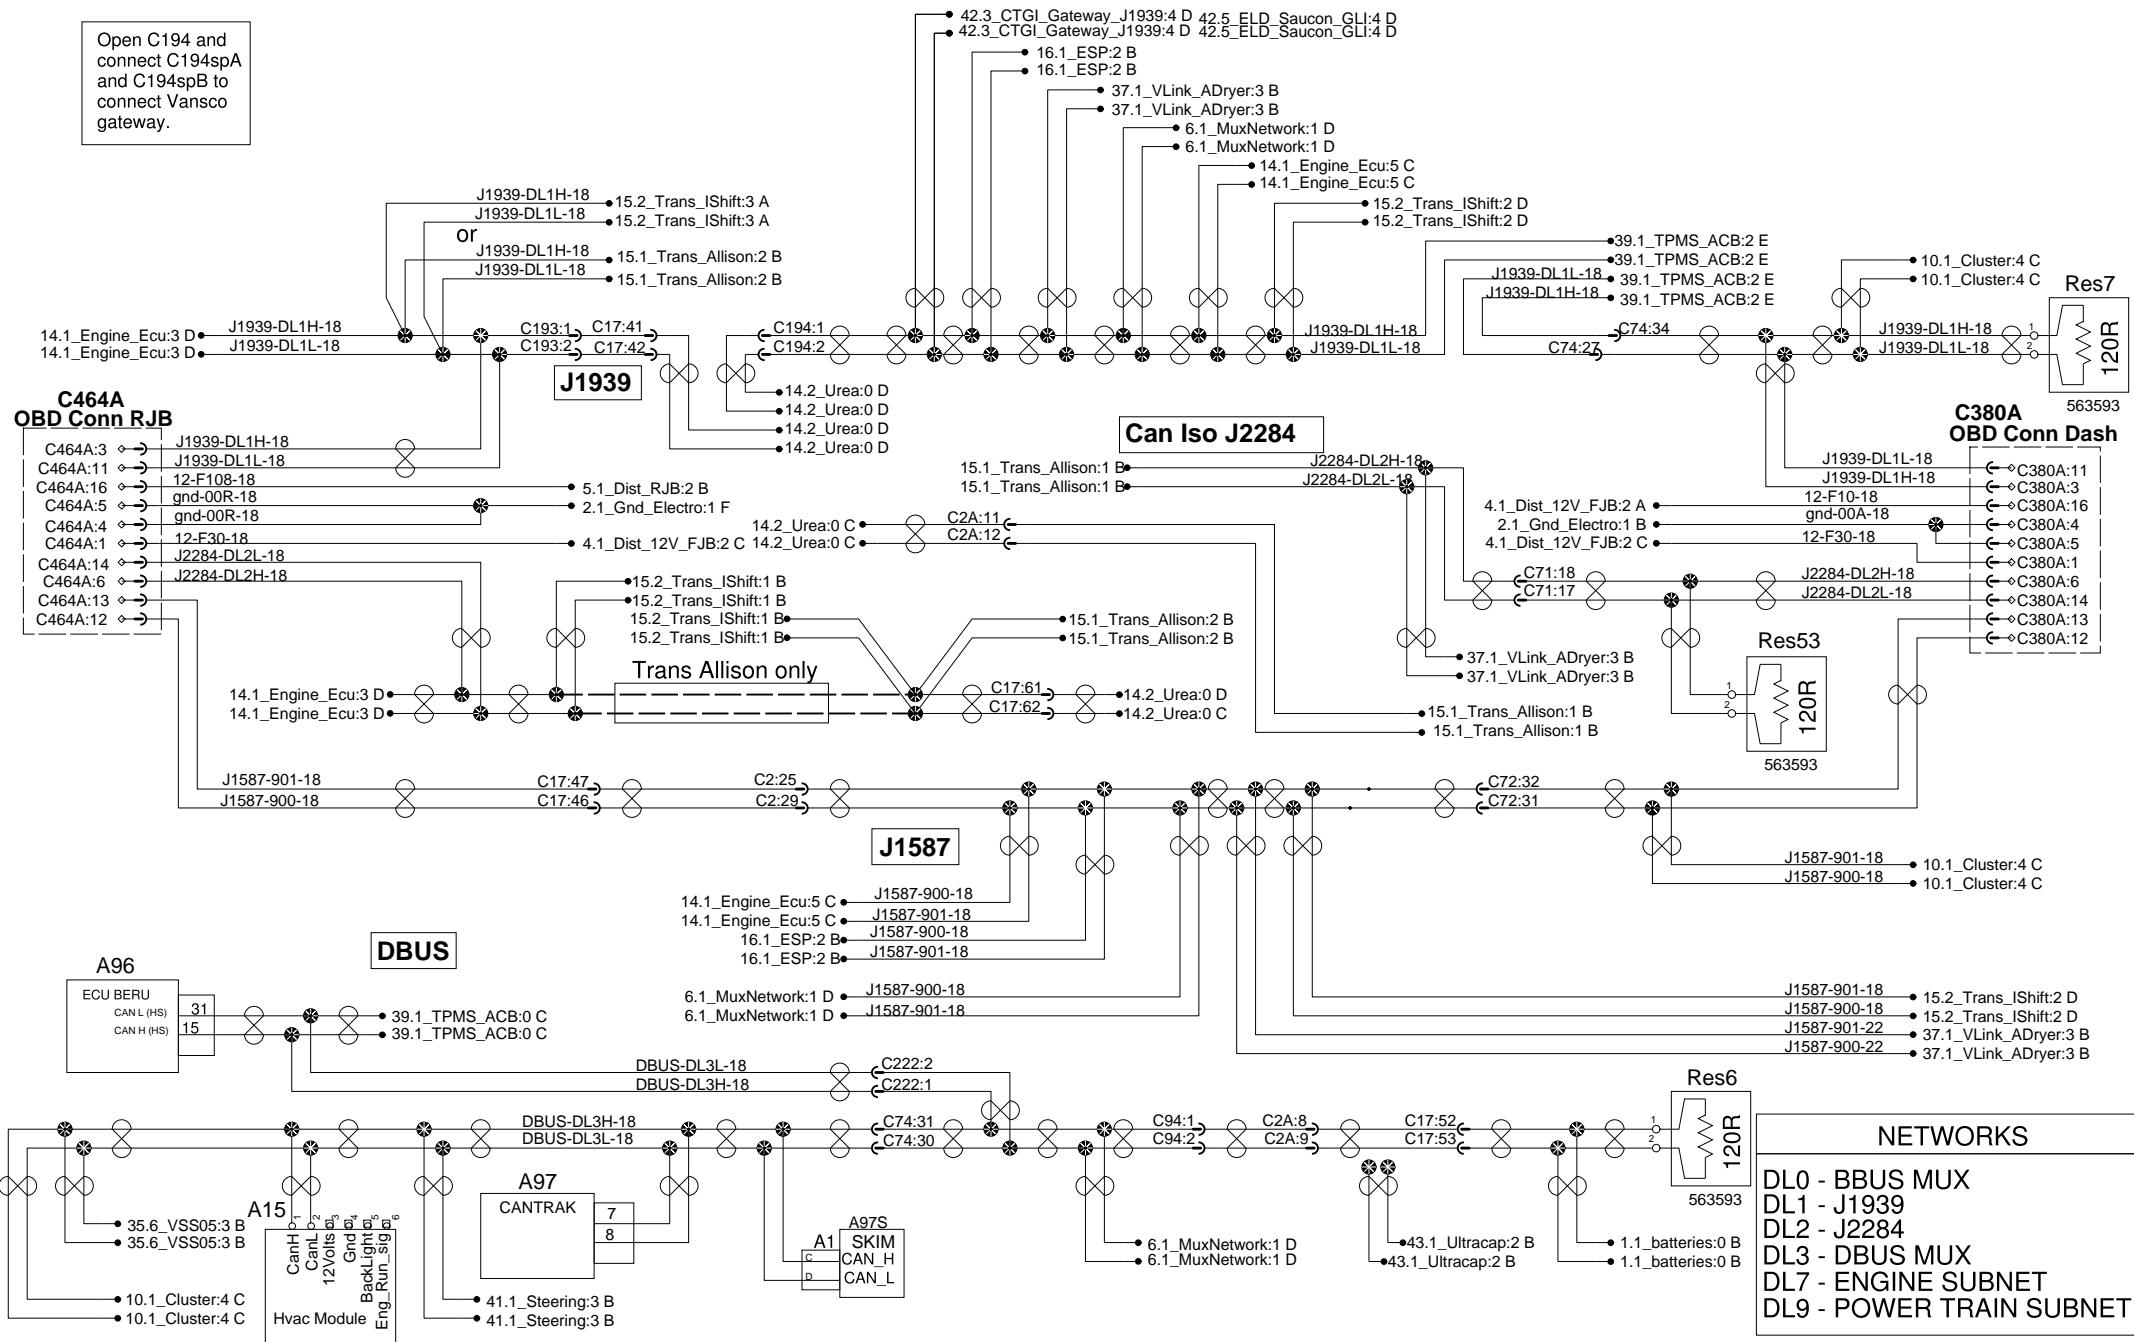

J1939, Can Iso J2284, J1587 and DBUS

Open C194 and connect C194spA and C194spB to connect Vansco gateway.

NETWORKS	
DL0	- BBUS MUX
DL1	- J1939
DL2	- J2284
DL3	- DBUS MUX
DL7	- ENGINE SUBNET
DL9	- POWER TRAIN SUBNET