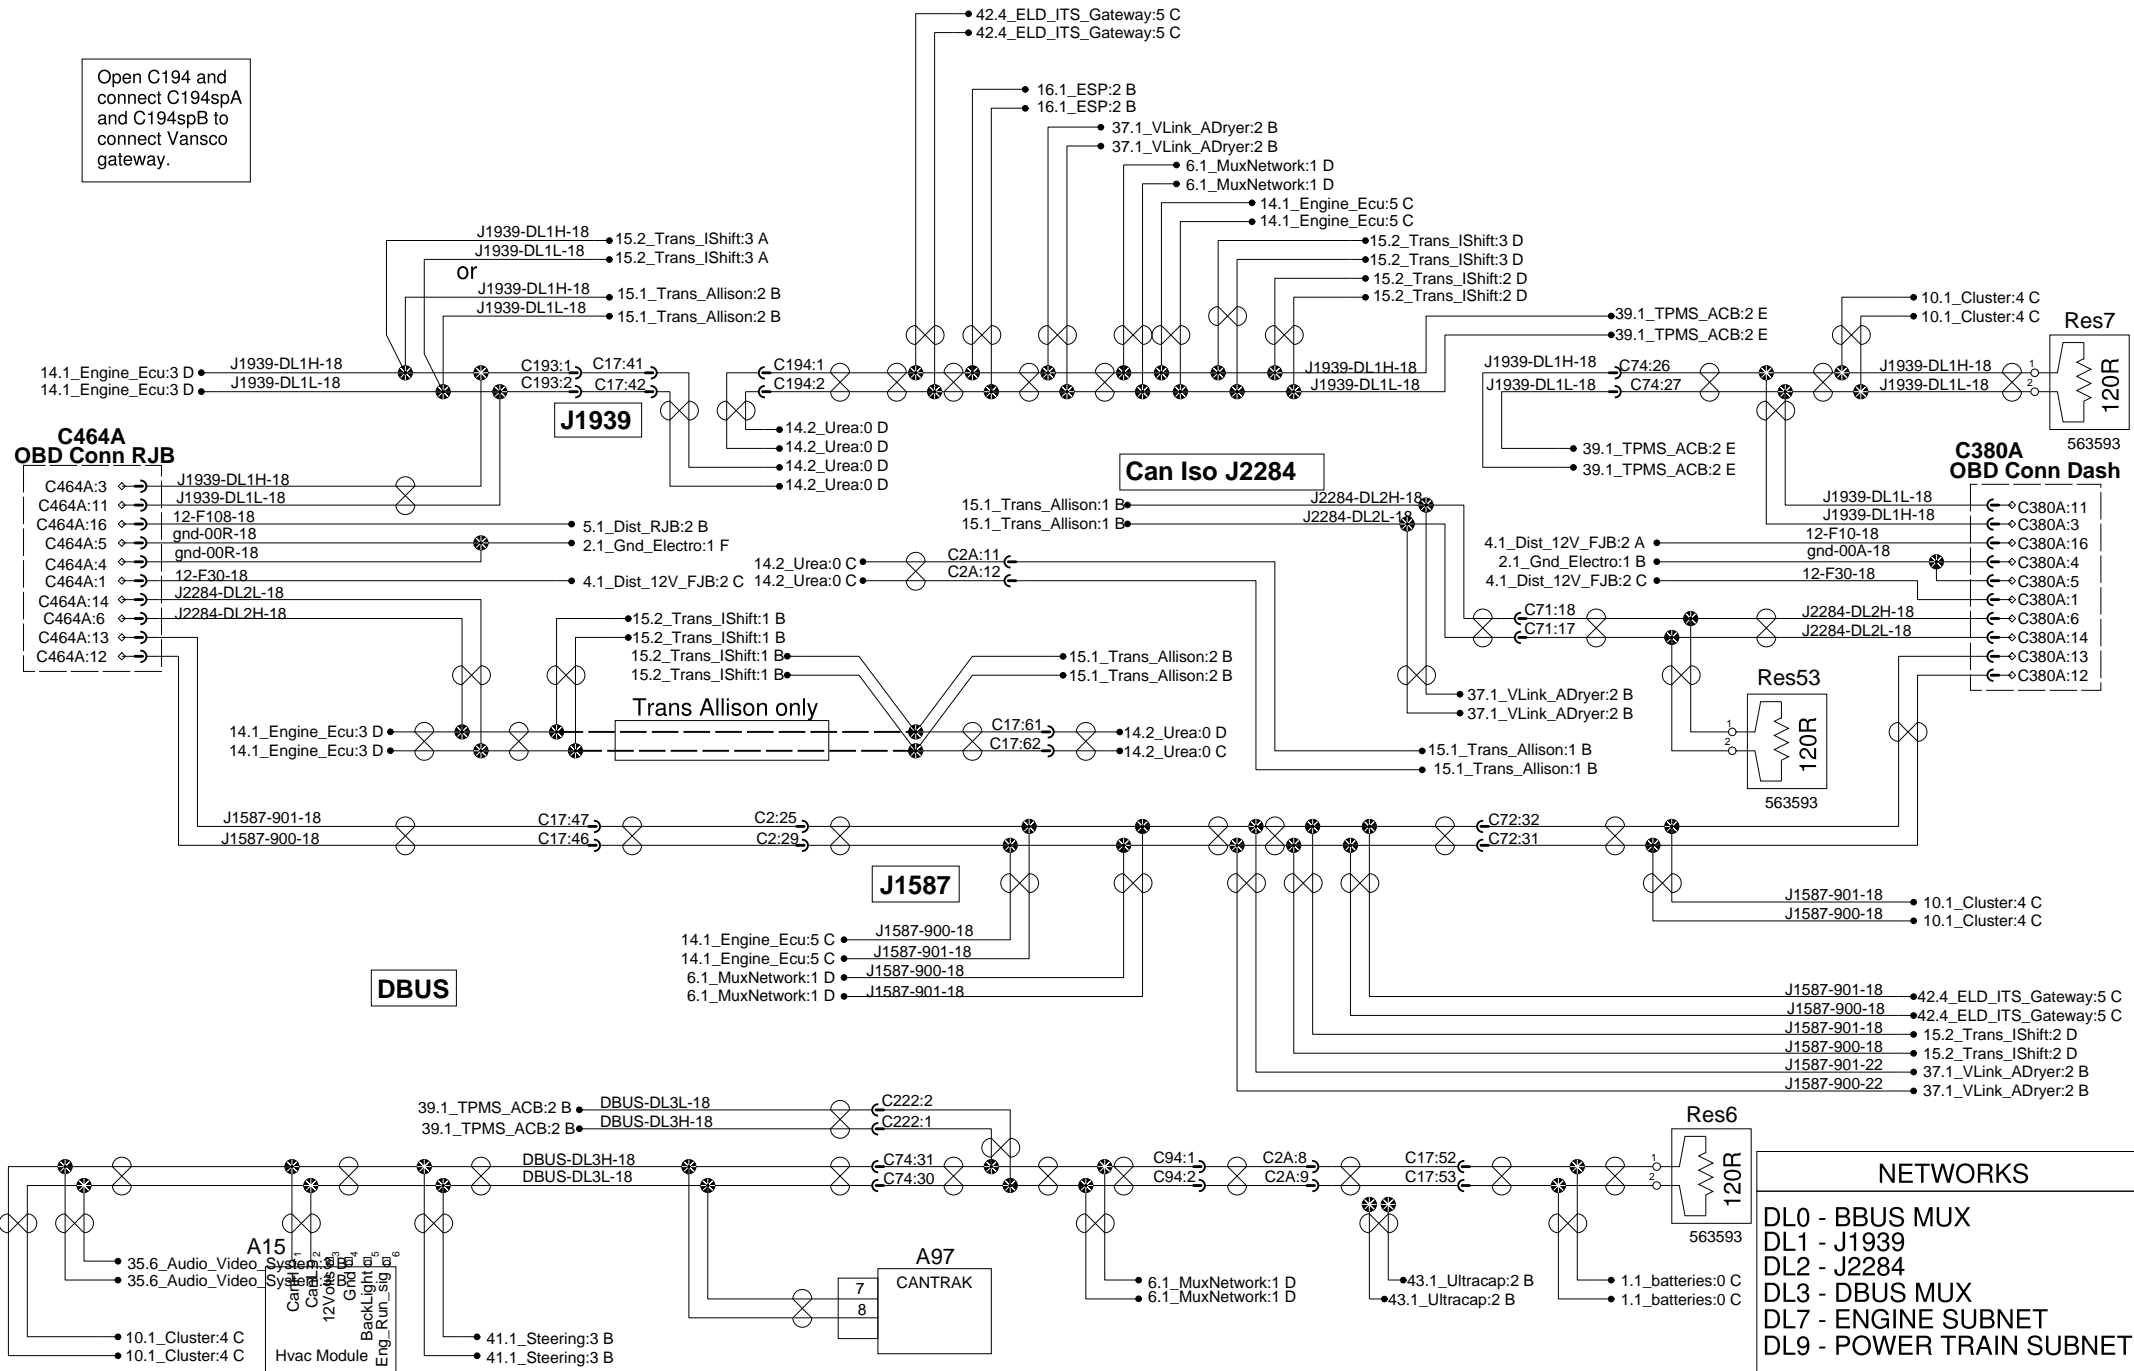

J1939, Can Iso J2284, J1587 and DBUS

Open C194 and connect C194spA and C194spB to connect Vansco gateway.

NETWORKS	
DL0	- BBUS MUX
DL1	- J1939
DL2	- J2284
DL3	- DBUS MUX
DL7	- ENGINE SUBNET
DL9	- POWER TRAIN SUBNET