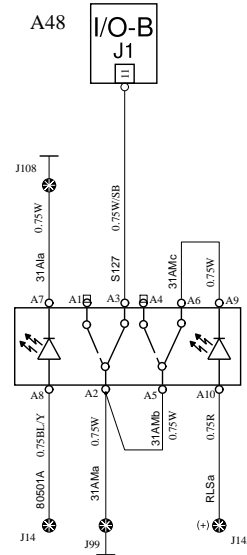

ELECTRIC WINDOW & ROOF HATCHES

JB

WIRING DIAGRAM

S127 SWITCH, WINDOW HEATER

S126 SWITCH, DRIVER WINDOW