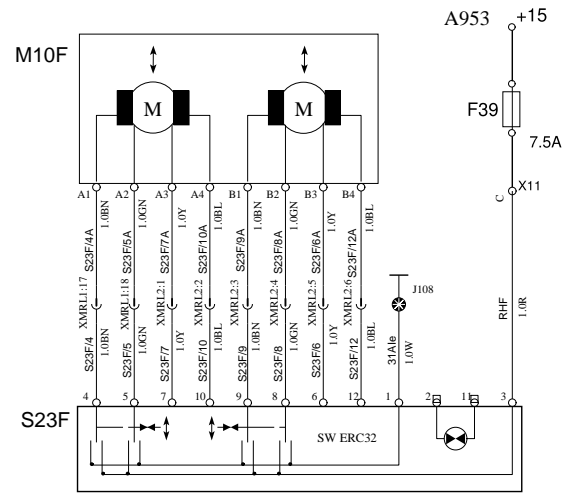

ELECTRIC WINDOW & ROOF HATCHES

JB

WIRING DIAGRAM

S127 SWITCH, WINDOW HEATER

S126 SWITCH, DRIVER WINDOW