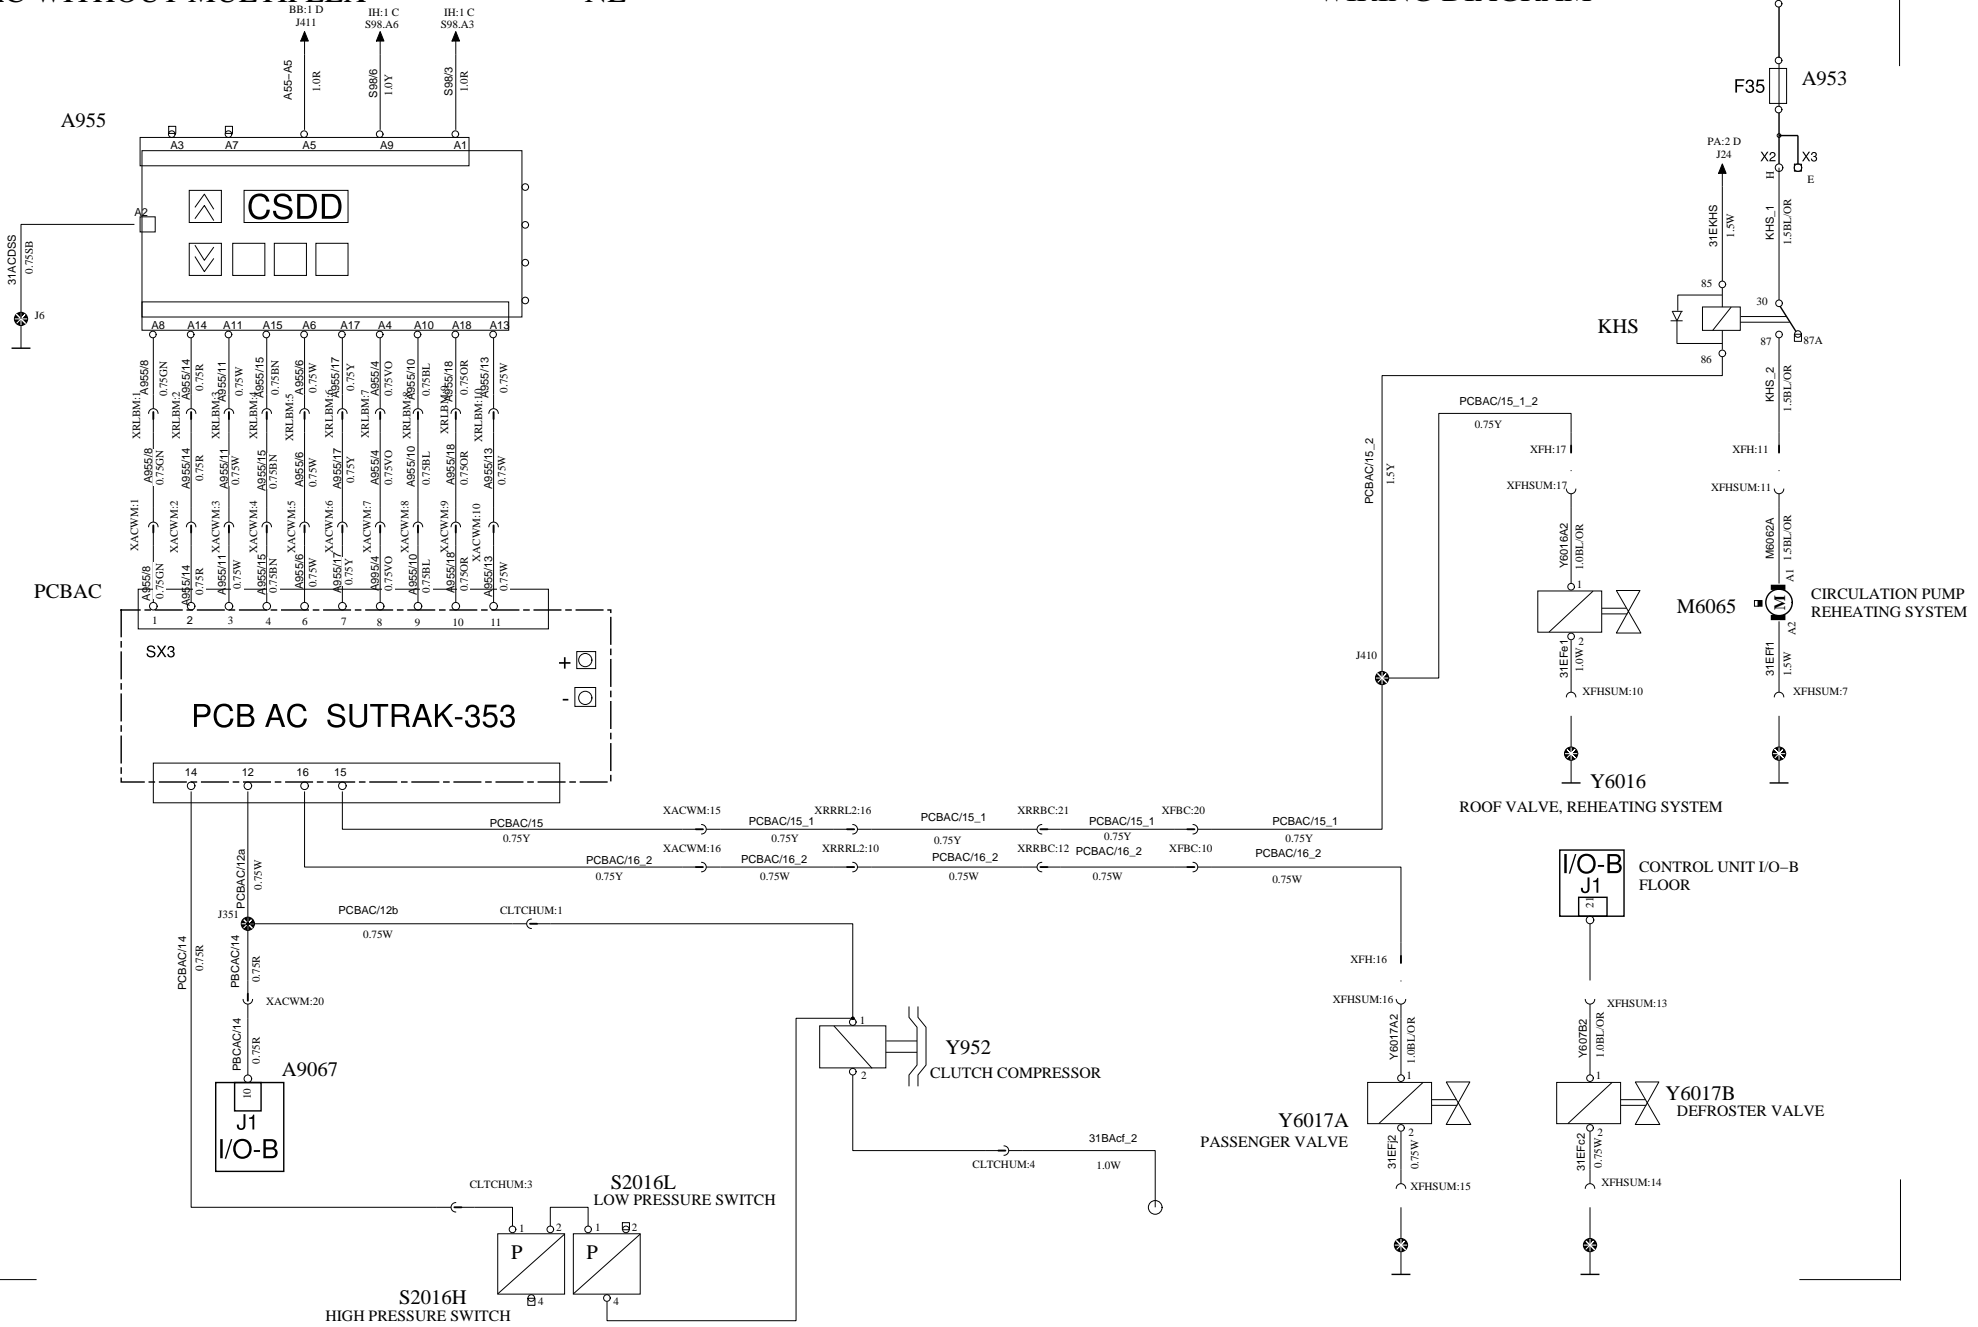

AC WITHOUT MULTIPLEX

NE

WIRING DIAGRAM

Volvo Bus Corporation

Document title WIRING DIAGRAM	Document No 22600119	Issue 04	Volume 01	Page 66/74
Document type PRODUCT SCHEMATIC				