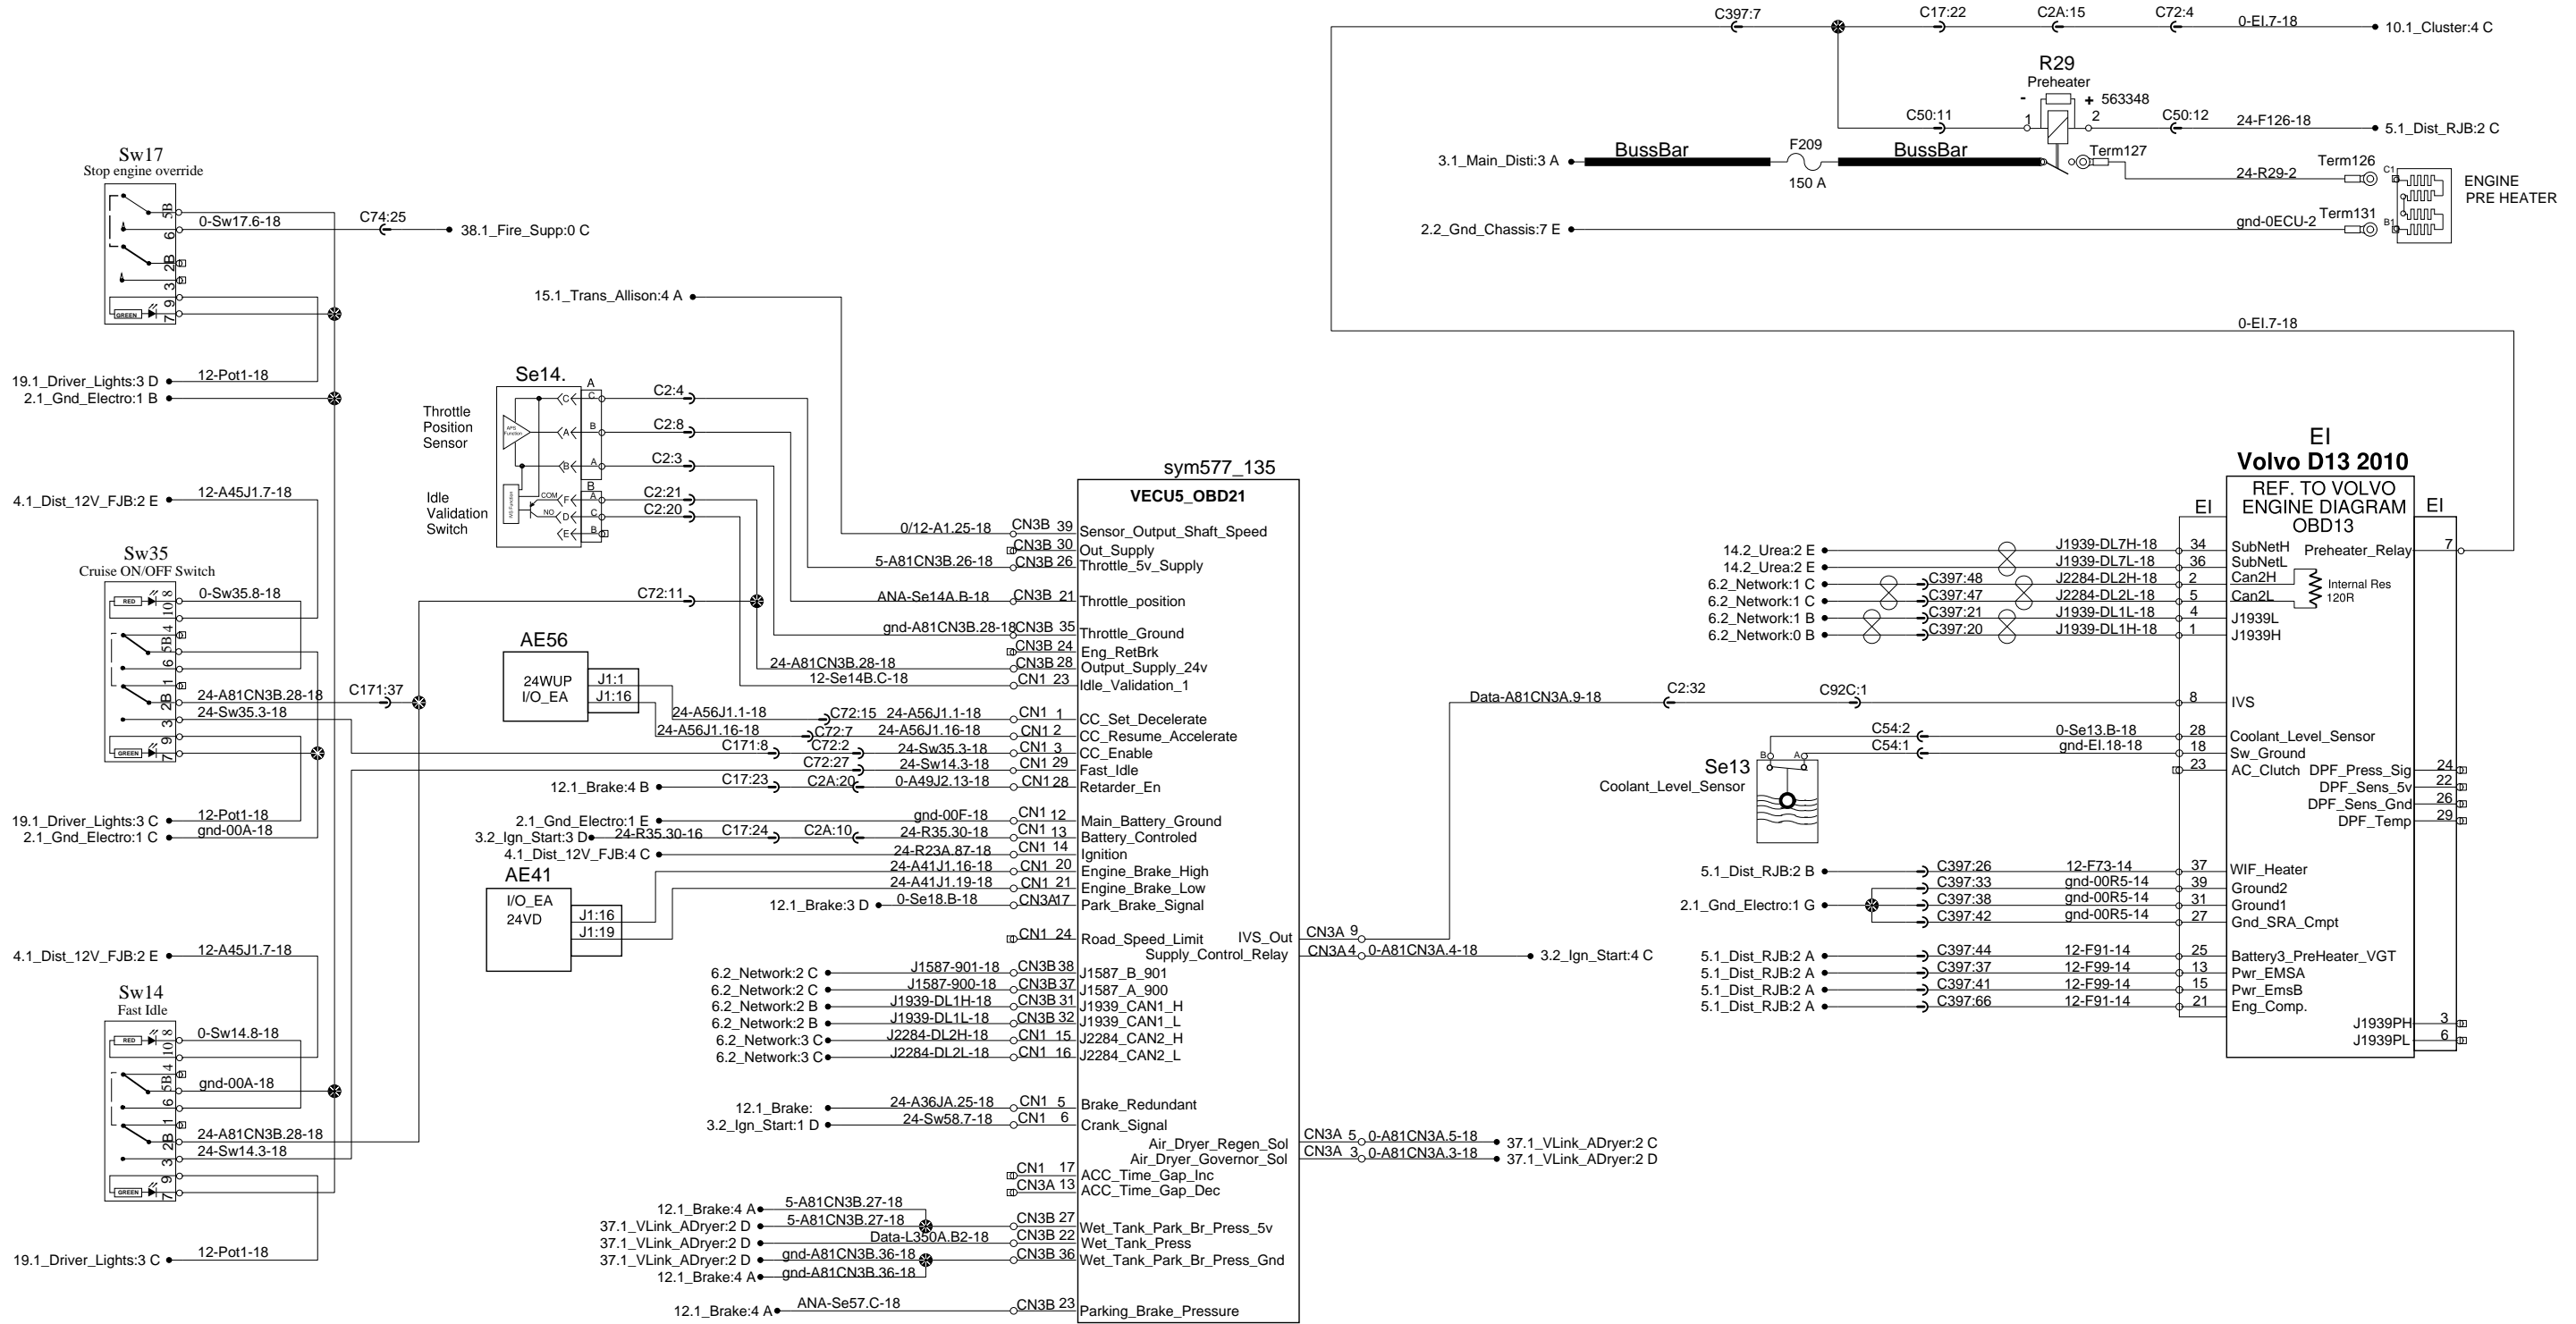

Engine ECU Volvo

OPTION Engine_Heater_Outlet

Catch_Tank_Coolant_Sensor