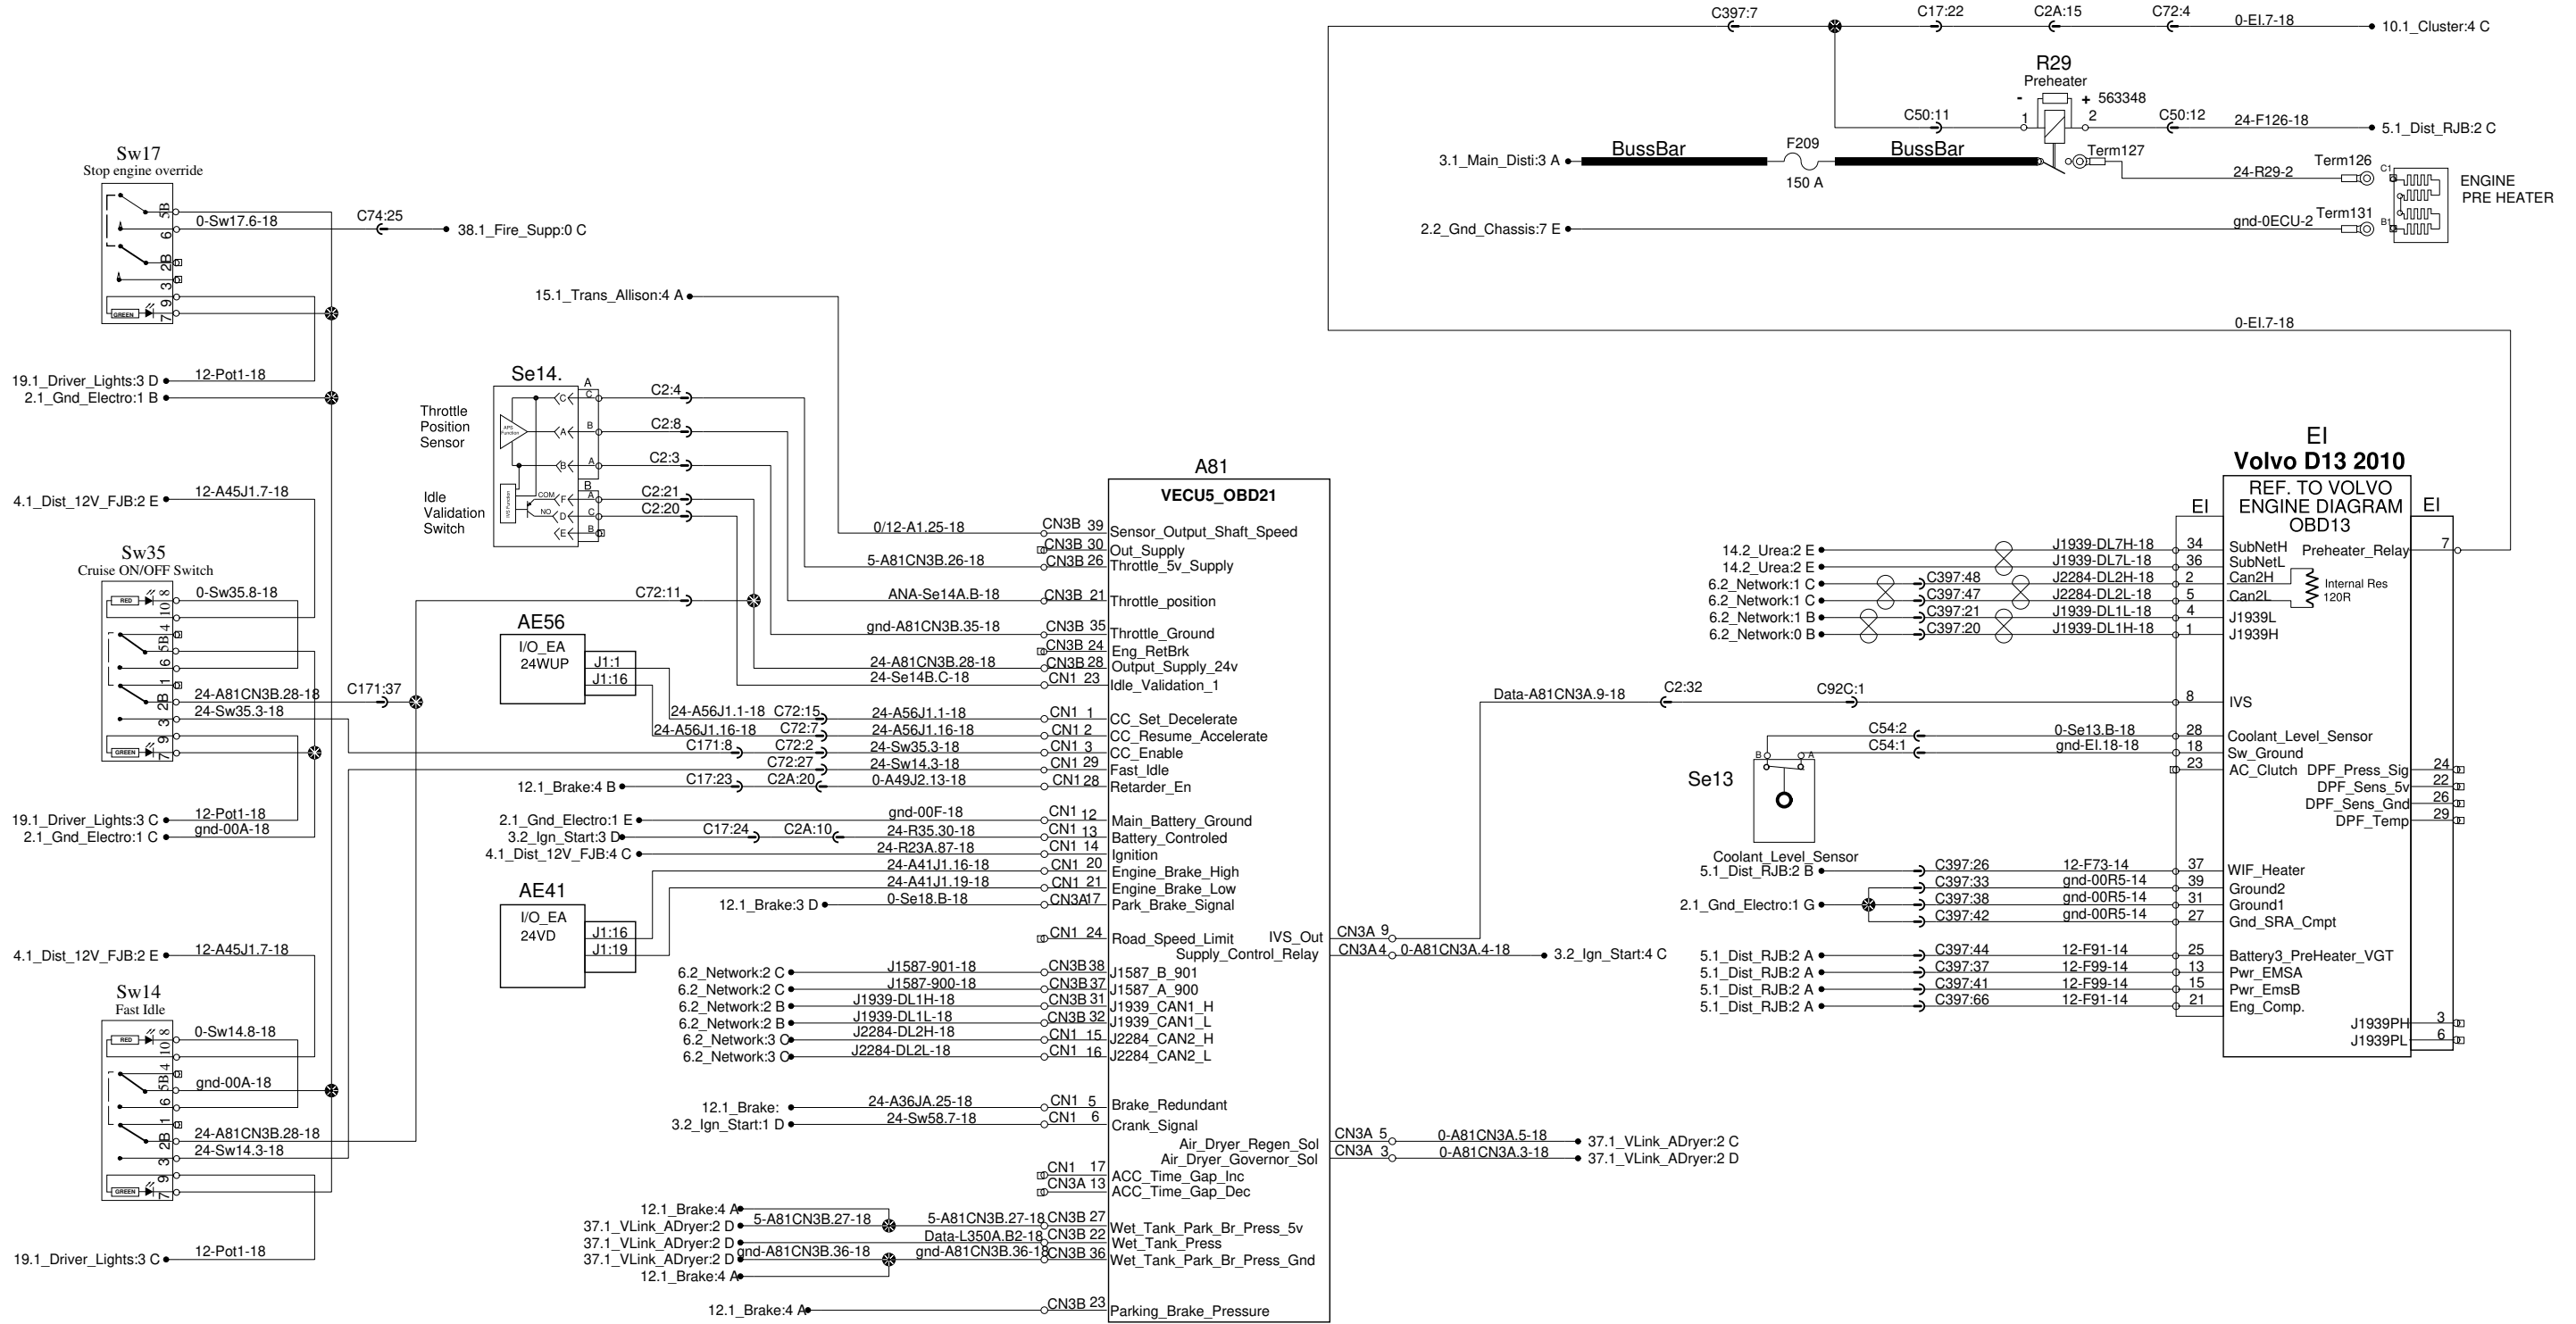

# Engine ECU Volvo

OPTION  
Engine\_Heater\_Outlet

Catch\_Tank\_Coolant\_Sensor